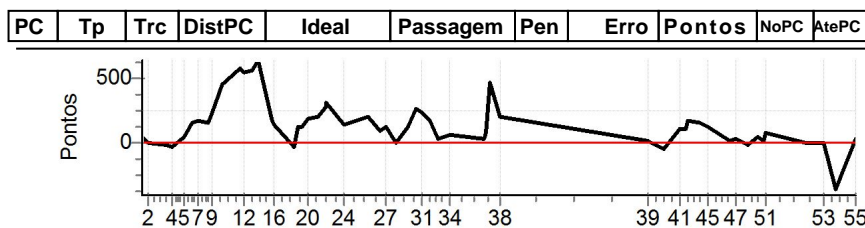

PC	Tp	Trc	DistPC	Ideal	Passagem	Pen	Erro	Pontos	NoPC	AtePC
N u m	258	258 / Diogo Gomes Benfati / Fernanda Genovezzi								
		Cat / NL / Largada Turismo Ligth / 9 / 10:50:00								
		Pinhais								
PC	Tp	Trc	DistPC	Ideal	Passagem	Pen	Erro	Pontos	NoPC	AtePC
1	Tmp	4	297	14:36:26.32	14:36:30.23	0	3.9s	+39	9°	8°
2	Tmp	7	668	14:37:10.08	14:37:10.30	0	0.2s	+2	3°	6°
3	Tmp	15	1528	14:39:04.21	14:39:02.35	0	1.9s	[-19]	8°	8°
4	Tmp	17	1770	14:39:49.56	14:39:46.05	0	3.5s	-35	9°	9°
5	Tmp	21	2177	14:41:05.31	14:41:09.14	0	3.8s	+38	8°	9°
6	Tmp	25	2529	14:42:06.38	14:42:21.56	0	15.2s	+152	9°	9°
7	Tmp	29	2745	14:42:46.16	14:43:02.36	0	16.2s	+162	9°	9°
8	Tmp	36	3121	14:43:52.55	14:44:08.53	0	16.0s	+160	9°	9°
9	Tmp	38	3293	14:44:19.40	14:44:42.72	0	23.3s	+233	9°	9°
10	Tmp	42	3812	14:45:19.19	14:46:04.47	0	45.3s	+453	9°	9°
11	Tmp	53	4672	14:47:23.11	14:48:21.48	0	58.4s	+584	9°	9°
12	Tmp	56	4846	14:47:52.96	14:48:46.89	0	53.9s	+539	9°	9°
13	Tmp	59	5302	14:48:43.40	14:49:39.04	0	55.6s	+556	9°	9°
14	Tmp	63	5563	14:49:21.16	14:50:25.08	0	1m03s	[+639]	9°	9°
15	Tmp	65	5852	14:50:47.71	14:51:05.11	0	17.4s	+174	9°	9°
16	Tmp	65	5953	14:51:02.86	14:51:17.47	0	14.6s	+146	9°	9°
17	Tmp	72	6698	14:53:16.85	14:53:13.69	0	3.2s	-32	9°	9°
18	Tmp	75	6986	14:53:52.60	14:54:05.01	0	12.4s	+124	9°	9°
19	Tmp	75	7151	14:54:09.10	14:54:21.93	0	12.8s	+128	9°	9°
20	Tmp	77	7586	14:54:52.18	14:55:10.69	0	18.5s	+185	9°	9°
21	Tmp	83	8250	14:56:04.04	14:56:24.38	0	20.3s	+203	9°	9°
22	Tmp	87	8762	14:56:53.95	14:57:22.17	0	28.2s	+282	9°	9°
23	Tmp	88	8823	14:56:59.58	14:57:29.99	0	30.4s	+304	9°	9°
24	Tmp	96	9940	14:58:54.84	14:59:08.72	0	13.9s	+139	9°	9°
25	Tmp	103	348	15:01:29.15	15:01:48.87	0	19.7s	+197	9°	9°
26	Tmp	107	779	15:02:57.62	15:03:06.77	0	9.2s	+92	9°	9°
27	Tmp	111	999	15:03:29.06	15:03:40.87	0	11.8s	+118	9°	9°
28	Tmp	115	1452	15:04:39.81	15:04:40.08	0	0.3s	+3	3°	9°
29	Tmp	123	1928	15:06:03.22	15:06:14.99	0	11.8s	+118	8°	9°
30	Tmp	128	2182	15:06:47.92	15:07:13.89	0	26.0s	+260	8°	9°
31	Tmp	130	2449	15:07:36.42	15:07:58.95	0	22.5s	+225	8°	9°
32	Tmp	134	2698	15:08:22.91	15:08:39.62	0	16.7s	+167	8°	9°
33	Tmp	138	3011	15:09:18.96	15:09:22.49	0	3.5s	+35	7°	9°
34	Tmp	142	3537	15:10:33.86	15:10:39.88	0	6.0s	+60	8°	9°
35	Tmp	153	4661	15:14:20.19	15:14:23.64	0	3.5s	+35	9°	9°
36	Tmp	156	4764	15:14:42.69	15:14:50.09	0	7.4s	+74	9°	9°
37	Tmp	159	4851	15:15:02.75	15:15:48.85	0	46.1s	+461	9°	9°
38	Tmp	165	5047	15:16:15.01	15:16:34.95	0	19.9s	+199	8°	9°
39	Tmp	176	666	15:32:38.40	15:32:39.32	0	0.9s	+9	5°	9°
40	Tmp	183	1151	15:34:24.96	15:34:20.27	0	4.7s	-47	8°	9°
41	Tmp	189	1776	15:36:09.31	15:36:19.54	0	10.2s	+102	8°	9°
42	Tmp	194	2136	15:36:57.27	15:37:08.34	0	11.1s	+111	8°	9°
43	Tmp	196	2239	15:37:11.85	15:37:28.78	0	16.9s	+169	8°	9°
44	Tmp	202	2627	15:38:21.10	15:38:36.48	0	15.4s	+154	8°	9°
45	Tmp	208	2980	15:39:23.97	15:39:36.11	0	12.1s	+121	8°	9°
46	Tmp	213	3812	15:41:44.47	15:41:45.69	0	1.2s	+12	7°	9°
47	Tmp	216	4150	15:42:32.59	15:42:35.23	0	2.6s	[+26]	7°	9°
48	Tmp	223	4545	15:43:46.56	15:43:44.33	0	2.2s	[-22]	7°	9°
49	Tmp	226	4854	15:44:47.71	15:44:52.04	0	4.3s	+43	8°	9°
50	Tmp	230	5228	15:45:39.88	15:45:40.58	0	0.7s	+7	2°	9°
51	Tmp	233	5317	15:45:53.63	15:46:00.52	0	6.9s	+69	8°	9°
52	Tmp	241	6431	15:50:19.31	15:50:19.18	0	0.1s	-1	1°	8°
53	Tmp	254	7159	15:52:13.00	15:52:13.12	0	0.1s	+1	1°	8°
54	Tmp	259	7497	15:53:34.96	15:52:58.76	0	36.2s	-362	9°	9°
55	Tmp	271	8299	15:55:47.20	15:55:50.64	0	3.4s	+34	8°	8°

Num	258	Pen	0	PCZ	0	Total PP	7956	Col. Final	8°