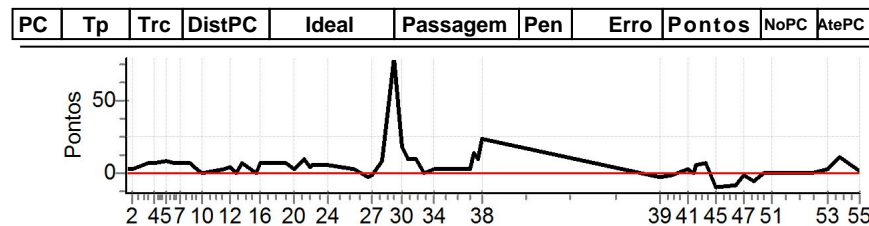

PC	Tp	Trc	DistPC	Ideal	Passagem	Pen	Erro	Pontos	NoPC	AtePC
N u m	114	114 / Ednilso Leonel Borguezani / Leandro Macedo Ferreira								
		Cat / NL / Largada / Graduado / 23 / 09:19:00								
		Curitiba								
PC	Tp	Trc	DistPC	Ideal	Passagem	Pen	Erro	Pontos	NoPC	AtePC
1	Tmp	4	297	12:40:31.69	12:40:31.96	0	0.3s	+3	10 °	10 °
2	Tmp	7	668	12:41:06.04	12:41:06.40	0	0.4s	+4	21 °	17 °
3	Tmp	15	1528	12:42:32.51	12:42:33.20	0	0.7s	+7	23 °	21 °
4	Tmp	17	1770	12:43:08.36	12:43:09.03	0	0.7s	+7	19 °	23 °
5	Tmp	21	2177	12:44:02.65	12:44:03.59	0	0.9s	+9	20 °	23 °
6	Tmp	25	2529	12:44:50.56	12:44:51.35	0	0.8s	+8	16 °	23 °
7	Tmp	29	2745	12:45:24.34	12:45:25.09	0	0.8s	+8	21 °	22 °
8	Tmp	36	3121	12:46:16.96	12:46:17.76	0	0.8s	+8	24 °	22 °
9	Tmp	38	3293	12:46:39.06	12:46:39.55	0	0.5s	+5	19 °	22 °
10	Tmp	42	3812	12:47:25.95	12:47:26.08	0	0.1s	+1	4 °	21 °
11	Tmp	53	4672	12:49:25.91	12:49:26.33	0	0.4s	+4	16 °	22 °
12	Tmp	56	4846	12:49:49.56	12:49:50.09	0	0.5s	+5	15 °	21 °
13	Tmp	59	5302	12:50:29.90	12:50:29.97	0	0.1s	+1	5 °	21 °
14	Tmp	63	5563	12:50:58.93	12:50:59.74	0	0.8s	+8	18 °	21 °
15	Tmp	65	5852	12:52:19.69	12:52:19.72	0	0.0s	0	1 °	22 °
16	Tmp	65	5953	12:52:31.81	12:52:32.47	0	0.7s	+7	21 °	22 °
17	Tmp	72	6698	12:54:18.95	12:54:19.76	0	0.8s	+8	23 °	22 °
18	Tmp	75	6986	12:54:47.43	12:54:48.24	0	0.8s	+8	18 °	22 °
19	Tmp	75	7151	12:55:00.63	12:55:01.46	0	0.8s	+8	20 °	22 °
20	Tmp	77	7586	12:55:35.02	12:55:35.33	0	0.3s	+3	12 °	22 °
21	Tmp	83	8250	12:56:31.40	12:56:32.41	0	1.0s	+10	18 °	22 °
22	Tmp	87	8762	12:57:11.46	12:57:11.98	0	0.5s	+5	17 °	22 °
23	Tmp	88	8823	12:57:15.76	12:57:16.40	0	0.6s	+6	19 °	22 °
24	Tmp	96	9940	12:58:46.03	12:58:46.59	0	0.6s	+6	18 °	22 °
25	Tmp	103	348	13:01:02.96	13:01:03.36	0	0.4s	+4	19 °	22 °
26	Tmp	107	779	13:02:20.00	13:02:19.80	0	0.2s	-2	7 °	22 °
27	Tmp	111	999	13:02:43.69	13:02:43.62	0	0.1s	-1	7 °	22 °
28	Tmp	115	1452	13:03:39.17	13:03:40.06	0	0.9s	+9	21 °	22 °
29	Tmp	123	1928	13:04:45.84	13:04:53.77	0	7.9s	[+79]	24 °	22 °
30	Tmp	128	2182	13:05:22.49	13:05:24.41	0	1.9s	[+19]	17 °	21 °
31	Tmp	130	2449	13:06:00.21	13:06:01.18	0	1.0s	+10	20 °	21 °
32	Tmp	134	2698	13:06:41.32	13:06:42.31	0	1.0s	+10	22 °	21 °
33	Tmp	138	3011	13:07:25.50	13:07:25.56	0	0.1s	+1	6 °	21 °
34	Tmp	142	3537	13:08:21.80	13:08:22.10	0	0.3s	+3	16 °	21 °
35	Tmp	153	4661	13:11:33.17	13:11:33.48	0	0.3s	+3	16 °	21 °
36	Tmp	156	4764	13:11:53.26	13:11:54.62	0	1.4s	[+14]	12 °	21 °
37	Tmp	159	4851	13:12:12.71	13:12:13.68	0	1.0s	+10	15 °	21 °
38	Tmp	165	5047	13:12:40.92	13:12:43.28	0	2.4s	[+24]	19 °	21 °
39	Tmp	176	666	13:28:35.74	13:28:35.58	0	0.2s	-2	7 °	21 °
40	Tmp	183	1151	13:29:44.40	13:29:44.35	0	0.1s	-1	1 °	21 °
41	Tmp	189	1776	13:31:07.76	13:31:08.05	0	0.3s	+3	11 °	21 °
42	Tmp	194	2136	13:31:43.64	13:31:43.66	0	0.0s	0	1 °	21 °
43	Tmp	196	2239	13:31:55.07	13:31:55.66	0	0.6s	+6	16 °	21 °
44	Tmp	202	2627	13:32:49.11	13:32:49.95	0	0.8s	+8	11 °	20 °
45	Tmp	208	2980	13:33:39.82	13:33:38.96	0	0.9s	-9	19 °	20 °
46	Tmp	213	3812	13:35:33.28	13:35:32.48	0	0.8s	-8	17 °	21 °
47	Tmp	216	4150	13:36:10.08	13:36:09.99	0	0.1s	-1	8 °	20 °
48	Tmp	223	4545	13:37:07.61	13:37:07.10	0	0.5s	-5	13 °	20 °
49	Tmp	226	4854	13:37:57.56	13:37:57.67	0	0.1s	+1	3 °	20 °
50	Tmp	230	5228	13:38:37.69	13:38:37.82	0	0.1s	+1	6 °	20 °
51	Tmp	233	5317	13:38:48.14	13:38:48.15	0	0.0s	0	1 °	20 °
52	Tmp	241	6431	13:42:20.19	13:42:20.16	0	0.0s	0	2 °	20 °
53	Tmp	254	7159	13:43:49.51	13:43:49.88	0	0.4s	+4	14 °	20 °
54	Tmp	259	7497	13:44:58.95	13:45:00.07	0	1.1s	+11	22 °	21 °
55	Tmp	271	8299	13:46:41.95	13:46:42.12	0	0.2s	+2	11 °	21 °

Num	114	Pen	0	PCZ	4	Total PP	254	Col. Final	21°