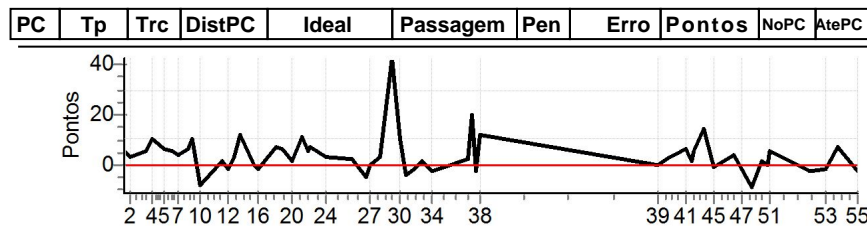

PC	Tp	Trc	DistPC	Ideal	Passagem	Pen	Erro	Pontos	NoPC	AtePC
N	120	120 / Julio Junior (kuka) / Leonardo Agostinho de Melo								
u		Cat / NL / Largada / Graduado / 8 / 09:04:00								
m	16º	Brusque								
PC	Tp	Trc	DistPC	Ideal	Passagem	Pen	Erro	Pontos	NoPC	AtePC
1	Tmp	4	297	12:25:31.69	12:25:32.23	0	0.5s	+5	20 °	20 °
2	Tmp	7	668	12:26:06.04	12:26:06.29	0	0.3s	+3	20 °	20 °
3	Tmp	15	1528	12:27:32.51	12:27:33.02	0	0.5s	+5	20 °	23 °
4	Tmp	17	1770	12:28:08.36	12:28:09.32	0	1.0s	+10	24 °	22 °
5	Tmp	21	2177	12:29:02.65	12:29:03.25	0	0.6s	+6	19 °	21 °
6	Tmp	25	2529	12:29:50.56	12:29:51.02	0	0.5s	+5	13 °	22 °
7	Tmp	29	2745	12:30:24.34	12:30:24.74	0	0.4s	+4	15 °	21 °
8	Tmp	36	3121	12:31:16.96	12:31:17.52	0	0.6s	+6	21 °	21 °
9	Tmp	38	3293	12:31:39.06	12:31:40.03	0	1.0s	+10	24 °	21 °
10	Tmp	42	3812	12:32:25.95	12:32:25.20	0	0.8s	-8	21 °	22 °
11	Tmp	53	4672	12:34:25.91	12:34:26.04	0	0.1s	+1	6 °	21 °
12	Tmp	56	4846	12:34:49.56	12:34:49.37	0	0.2s	-2	10 °	20 °
13	Tmp	59	5302	12:35:29.90	12:35:30.22	0	0.3s	+3	19 °	20 °
14	Tmp	63	5563	12:35:58.93	12:36:00.16	0	1.2s	[+12]	22 °	20 °
15	Tmp	65	5852	12:37:19.69	12:37:19.69	0	0.0s	0	4 °	21 °
16	Tmp	65	5953	12:37:31.81	12:37:31.60	0	0.2s	-2	10 °	21 °
17	Tmp	72	6698	12:39:18.95	12:39:19.67	0	0.7s	+7	22 °	21 °
18	Tmp	75	6986	12:39:47.43	12:39:48.06	0	0.6s	+6	15 °	21 °
19	Tmp	75	7151	12:40:00.63	12:40:01.13	0	0.5s	+5	15 °	20 °
20	Tmp	77	7586	12:40:35.02	12:40:35.10	0	0.1s	+1	4 °	19 °
21	Tmp	83	8250	12:41:31.40	12:41:32.47	0	1.1s	+11	21 °	20 °
22	Tmp	87	8762	12:42:11.46	12:42:11.93	0	0.5s	+5	20 °	20 °
23	Tmp	88	8823	12:42:15.76	12:42:16.48	0	0.7s	+7	23 °	21 °
24	Tmp	96	9940	12:43:46.03	12:43:46.30	0	0.3s	+3	15 °	21 °
25	Tmp	103	348	12:46:02.96	12:46:03.19	0	0.2s	+2	12 °	21 °
26	Tmp	107	779	12:47:20.00	12:47:19.48	0	0.5s	-5	16 °	21 °
27	Tmp	111	999	12:47:43.69	12:47:43.68	0	0.0s	0	4 °	20 °
28	Tmp	115	1452	12:48:39.17	12:48:39.46	0	0.3s	+3	15 °	19 °
29	Tmp	123	1928	12:49:45.84	12:49:50.00	0	4.2s	[+42]	22 °	19 °
30	Tmp	128	2182	12:50:22.49	12:50:23.47	0	1.0s	+10	15 °	19 °
31	Tmp	130	2449	12:51:00.21	12:50:59.86	0	0.4s	-4	9 °	18 °
32	Tmp	134	2698	12:51:41.32	12:51:41.10	0	0.2s	-2	9 °	18 °
33	Tmp	138	3011	12:52:25.50	12:52:25.57	0	0.1s	+1	10 °	17 °
34	Tmp	142	3537	12:53:21.80	12:53:21.46	0	0.3s	-3	19 °	17 °
35	Tmp	153	4661	12:56:33.17	12:56:33.33	0	0.2s	+2	12 °	17 °
36	Tmp	156	4764	12:56:53.26	12:56:55.23	0	2.0s	[+20]	15 °	17 °
37	Tmp	159	4851	12:57:12.71	12:57:12.42	0	0.3s	-3	10 °	17 °
38	Tmp	165	5047	12:57:40.92	12:57:42.12	0	1.2s	+12	5 °	17 °
39	Tmp	176	666	13:13:35.74	13:13:35.76	0	0.0s	0	3 °	17 °
40	Tmp	183	1151	13:14:44.40	13:14:44.72	0	0.3s	+3	14 °	17 °
41	Tmp	189	1776	13:16:07.76	13:16:08.36	0	0.6s	+6	20 °	17 °
42	Tmp	194	2136	13:16:43.64	13:16:43.77	0	0.1s	+1	9 °	16 °
43	Tmp	196	2239	13:16:55.07	13:16:55.59	0	0.5s	+5	15 °	17 °
44	Tmp	202	2627	13:17:49.11	13:17:50.50	0	1.4s	[+14]	22 °	17 °
45	Tmp	208	2980	13:18:39.82	13:18:39.77	0	0.1s	-1	2 °	16 °
46	Tmp	213	3812	13:20:33.28	13:20:33.70	0	0.4s	+4	10 °	16 °
47	Tmp	216	4150	13:21:10.08	13:21:09.86	0	0.2s	-2	17 °	16 °
48	Tmp	223	4545	13:22:07.61	13:22:06.67	0	0.9s	-9	20 °	17 °
49	Tmp	226	4854	13:22:57.56	13:22:57.66	0	0.1s	+1	5 °	16 °
50	Tmp	230	5228	13:23:37.69	13:23:37.69	0	0.0s	0	4 °	16 °
51	Tmp	233	5317	13:23:48.14	13:23:48.67	0	0.5s	+5	12 °	15 °
52	Tmp	241	6431	13:27:20.19	13:27:19.94	0	0.3s	-3	16 °	14 °
53	Tmp	254	7159	13:28:49.51	13:28:49.29	0	0.2s	-2	10 °	14 °
54	Tmp	259	7497	13:29:58.95	13:29:59.65	0	0.7s	+7	21 °	16 °
55	Tmp	271	8299	13:31:41.95	13:31:41.61	0	0.3s	-3	23 °	16 °

Num	120	Pen	0	PCZ	4	Total PP	214	Col. Final	16º