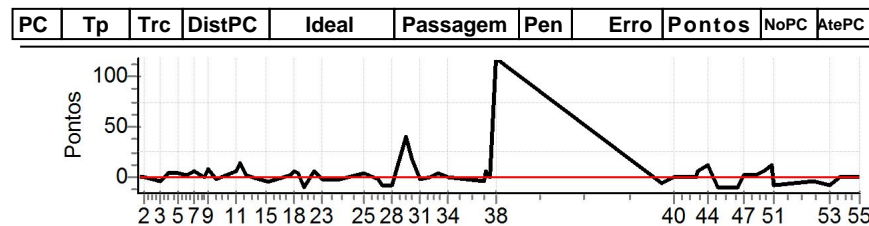

PC	Tp	Trc	DistPC	Ideal	Passagem	Pen	Erro	Pontos	NoPC	AtePC
N u m	224	224 / Marcos Giannoni / Benedito Lopes								
		Cat / NL / Largada Turismo / 10 / 09:56:00								
		Sao Paulo								
PC	Tp	Trc	DistPC	Ideal	Passagem	Pen	Erro	Pontos	NoPC	AtePC
1	Tmp	4	297	13:26:18.07	13:26:18.06	0	0.0s	0	4°	4°
2	Tmp	7	668	13:26:55.34	13:26:55.33	0	0.0s	0	2°	2°
3	Tmp	15	1528	13:28:29.86	13:28:29.47	0	0.4s	-4	14°	2°
4	Tmp	17	1770	13:29:08.20	13:29:08.47	0	0.3s	+3	10°	4°
5	Tmp	21	2177	13:30:08.02	13:30:08.39	0	0.4s	+4	9°	5°
6	Tmp	25	2529	13:31:00.45	13:31:00.69	0	0.2s	+2	7°	4°
7	Tmp	29	2745	13:31:41.76	13:31:42.24	0	0.5s	+5	15°	5°
8	Tmp	36	3121	13:32:38.91	13:32:38.89	0	0.0s	0	1°	3°
9	Tmp	38	3293	13:33:01.66	13:33:02.46	0	0.8s	+8	16°	3°
10	Tmp	42	3812	13:33:52.53	13:33:52.21	0	0.3s	-3	21°	4°
11	Tmp	53	4672	13:35:39.08	13:35:39.55	0	0.5s	+5	14°	6°
12	Tmp	56	4846	13:36:03.81	13:36:05.12	0	1.3s	[+13]	24°	6°
13	Tmp	59	5302	13:36:46.78	13:36:46.89	0	0.1s	+1	9°	6°
14	Tmp	63	5563	13:37:18.87	13:37:18.82	0	0.1s	-1	2°	6°
15	Tmp	65	5852	13:38:42.20	13:38:41.85	0	0.4s	-4	18°	6°
16	Tmp	65	5953	13:38:55.67	13:38:55.29	0	0.4s	-4	17°	6°
17	Tmp	72	6698	13:40:53.19	13:40:53.31	0	0.1s	+1	2°	6°
18	Tmp	75	6986	13:41:23.35	13:41:23.99	0	0.6s	+6	6°	6°
19	Tmp	75	7151	13:41:37.49	13:41:37.78	0	0.3s	+3	6°	6°
20	Tmp	77	7586	13:42:14.35	13:42:13.29	0	1.1s	-11	24°	8°
21	Tmp	83	8250	13:43:15.10	13:43:15.66	0	0.6s	+6	10°	8°
22	Tmp	87	8762	13:43:57.97	13:43:57.75	0	0.2s	-2	8°	8°
23	Tmp	88	8823	13:44:02.85	13:44:02.51	0	0.3s	-3	13°	8°
24	Tmp	96	9940	13:45:41.94	13:45:41.76	0	0.2s	-2	12°	8°
25	Tmp	103	348	13:48:03.26	13:48:03.60	0	0.3s	+3	14°	7°
26	Tmp	107	779	13:49:23.25	13:49:22.94	0	0.3s	-3	11°	7°
27	Tmp	111	999	13:49:49.31	13:49:48.53	0	0.8s	-8	22°	8°
28	Tmp	115	1452	13:50:49.89	13:50:49.11	0	0.8s	-8	22°	9°
29	Tmp	123	1928	13:52:03.28	13:52:07.23	0	4.0s	+40	18°	9°
30	Tmp	128	2182	13:52:42.42	13:52:44.17	0	1.8s	[+18]	13°	8°
31	Tmp	130	2449	13:53:23.16	13:53:22.94	0	0.2s	-2	4°	7°
32	Tmp	134	2698	13:54:21.91	13:54:21.82	0	0.1s	-1	4°	7°
33	Tmp	138	3011	13:55:09.30	13:55:09.57	0	0.3s	+3	6°	6°
34	Tmp	142	3537	13:56:11.22	13:56:11.24	0	0.0s	0	1°	6°
35	Tmp	153	4661	13:59:30.80	13:59:30.45	0	0.4s	-4	17°	6°
36	Tmp	156	4764	13:59:50.89	13:59:51.44	0	0.6s	+6	4°	6°
37	Tmp	159	4851	14:00:10.34	14:00:10.28	0	0.1s	-1	1°	5°
38	Tmp	165	5047	14:00:40.45	14:00:52.28	0	11.8s	[+118]	21°	6°
39	Tmp	176	666	14:16:42.15	14:16:41.50	0	0.7s	-7	21°	6°
40	Tmp	183	1151	14:17:54.36	14:17:54.33	0	0.0s	0	3°	6°
41	Tmp	189	1776	14:19:22.78	14:19:22.69	0	0.1s	-1	4°	6°
42	Tmp	194	2136	14:20:01.94	14:20:01.86	0	0.1s	-1	9°	6°
43	Tmp	196	2239	14:20:14.08	14:20:14.62	0	0.5s	+5	5°	6°
44	Tmp	202	2627	14:21:13.19	14:21:14.35	0	1.2s	[+12]	18°	6°
45	Tmp	208	2980	14:22:06.24	14:22:05.24	0	1.0s	-10	22°	6°
46	Tmp	213	3812	14:23:57.40	14:23:56.45	0	1.0s	-10	18°	6°
47	Tmp	216	4150	14:24:37.99	14:24:38.14	0	0.2s	+2	8°	6°
48	Tmp	223	4545	14:25:41.24	14:25:41.30	0	0.1s	+1	10°	6°
49	Tmp	226	4854	14:26:34.52	14:26:35.04	0	0.5s	+5	17°	6°
50	Tmp	230	5228	14:27:18.66	14:27:19.76	0	1.1s	+11	22°	6°
51	Tmp	233	5317	14:27:30.29	14:27:29.49	0	0.8s	-8	20°	6°
52	Tmp	241	6431	14:31:23.09	14:31:22.55	0	0.5s	-5	17°	7°
53	Tmp	254	7159	14:32:56.73	14:32:55.98	0	0.8s	-8	18°	8°
54	Tmp	259	7497	14:33:56.15	14:33:56.04	0	0.1s	-1	3°	7°
55	Tmp	271	8299	14:35:46.03	14:35:45.95	0	0.1s	-1	13°	7°

Num	224	Pen	0	PCZ	5	Total PP	233	Col. Final	7°