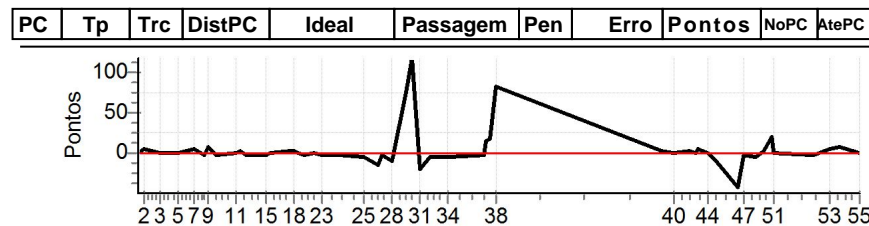

PC	Tp	Trc	DistPC	Ideal	Passagem	Pen	Erro	Pontos	NoPC	AtePC
N u m	222	222 / Dirceu Araujo Salla / Robson Josué Osorio								
	15°	Cat / NL / Largada Turismo / 9 / 09:55:00								
		Curitiba								
PC	Tp	Trc	DistPC	Ideal	Passagem	Pen	Erro	Pontos	NoPC	AtePC
1	Tmp	4	297	13:25:18.07	13:25:18.11	0	0.0s	0	5°	5°
2	Tmp	7	668	13:25:55.34	13:25:55.95	0	0.6s	+6	21°	7°
3	Tmp	15	1528	13:27:29.86	13:27:29.83	0	0.0s	0	1°	3°
4	Tmp	17	1770	13:28:08.20	13:28:08.28	0	0.1s	+1	4°	1°
5	Tmp	21	2177	13:29:08.02	13:29:08.26	0	0.2s	+2	6°	3°
6	Tmp	25	2529	13:30:00.45	13:30:00.83	0	0.4s	+4	10°	2°
7	Tmp	29	2745	13:30:41.76	13:30:42.27	0	0.5s	+5	16°	4°
8	Tmp	36	3121	13:31:38.91	13:31:38.74	0	0.2s	-2	12°	4°
9	Tmp	38	3293	13:32:01.66	13:32:02.44	0	0.8s	+8	17°	4°
10	Tmp	42	3812	13:32:52.53	13:32:52.41	0	0.1s	-1	9°	5°
11	Tmp	53	4672	13:34:39.08	13:34:39.27	0	0.2s	+2	8°	4°
12	Tmp	56	4846	13:35:03.81	13:35:04.18	0	0.4s	+4	11°	4°
13	Tmp	59	5302	13:35:46.78	13:35:46.65	0	0.1s	-1	10°	4°
14	Tmp	63	5563	13:36:18.87	13:36:18.71	0	0.2s	-2	6°	4°
15	Tmp	65	5852	13:37:42.20	13:37:42.11	0	0.1s	-1	7°	3°
16	Tmp	65	5953	13:37:55.67	13:37:55.78	0	0.1s	+1	6°	3°
17	Tmp	72	6698	13:39:53.19	13:39:53.49	0	0.3s	+3	5°	2°
18	Tmp	75	6986	13:40:23.35	13:40:23.78	0	0.4s	+4	3°	2°
19	Tmp	75	7151	13:40:37.49	13:40:37.49	0	0.0s	0	1°	2°
20	Tmp	77	7586	13:41:14.35	13:41:14.14	0	0.2s	-2	10°	2°
21	Tmp	83	8250	13:42:15.10	13:42:15.13	0	0.0s	0	1°	2°
22	Tmp	87	8762	13:42:57.97	13:42:57.75	0	0.2s	-2	9°	2°
23	Tmp	88	8823	13:43:02.85	13:43:02.76	0	0.1s	-1	6°	2°
24	Tmp	96	9940	13:44:41.94	13:44:41.72	0	0.2s	-2	13°	2°
25	Tmp	103	348	13:47:03.26	13:47:02.82	0	0.4s	-4	16°	2°
26	Tmp	107	779	13:48:23.25	13:48:21.71	0	1.5s	-15	22°	2°
27	Tmp	111	999	13:48:49.31	13:48:49.26	0	0.1s	-1	6°	2°
28	Tmp	115	1452	13:49:49.89	13:49:48.89	0	1.0s	-10	24°	2°
29	Tmp	123	1928	13:51:03.28	13:51:10.71	0	7.4s	+74	23°	2°
30	Tmp	128	2182	13:51:42.42	13:51:54.09	0	11.7s	[+117]	26°	13°
31	Tmp	130	2449	13:52:23.16	13:52:21.40	0	1.8s	[-18]	23°	15°
32	Tmp	134	2698	13:53:21.91	13:53:21.39	0	0.5s	-5	9°	12°
33	Tmp	138	3011	13:54:09.30	13:54:08.77	0	0.5s	-5	11°	12°
34	Tmp	142	3537	13:55:11.22	13:55:10.93	0	0.3s	-3	9°	12°
35	Tmp	153	4661	13:58:30.80	13:58:30.73	0	0.1s	-1	8°	11°
36	Tmp	156	4764	13:58:50.89	13:58:52.49	0	1.6s	+16	13°	11°
37	Tmp	159	4851	13:59:10.34	13:59:12.26	0	1.9s	[+19]	15°	12°
38	Tmp	165	5047	13:59:40.45	13:59:48.62	0	8.2s	+82	19°	16°
39	Tmp	176	666	14:15:42.15	14:15:42.59	0	0.4s	+4	15°	16°
40	Tmp	183	1151	14:16:54.36	14:16:54.46	0	0.1s	+1	7°	16°
41	Tmp	189	1776	14:18:22.78	14:18:23.17	0	0.4s	+4	12°	16°
42	Tmp	194	2136	14:19:01.94	14:19:02.11	0	0.2s	+2	14°	16°
43	Tmp	196	2239	14:19:14.08	14:19:14.62	0	0.5s	+5	6°	16°
44	Tmp	202	2627	14:20:13.19	14:20:13.31	0	0.1s	+1	2°	14°
45	Tmp	208	2980	14:21:06.24	14:21:05.00	0	1.2s	-12	24°	15°
46	Tmp	213	3812	14:22:57.40	14:22:53.30	0	4.1s	-41	28°	16°
47	Tmp	216	4150	14:23:37.99	14:23:37.79	0	0.2s	-2	9°	16°
48	Tmp	223	4545	14:24:41.24	14:24:40.87	0	0.4s	-4	15°	16°
49	Tmp	226	4854	14:25:34.52	14:25:34.79	0	0.3s	+3	10°	15°
50	Tmp	230	5228	14:26:18.66	14:26:20.71	0	2.1s	[+21]	25°	15°
51	Tmp	233	5317	14:26:30.29	14:26:30.42	0	0.1s	+1	4°	15°
52	Tmp	241	6431	14:30:23.09	14:30:23.00	0	0.1s	-1	6°	15°
53	Tmp	254	7159	14:31:56.73	14:31:57.45	0	0.7s	+7	16°	15°
54	Tmp	259	7497	14:32:56.15	14:32:56.93	0	0.8s	+8	16°	15°
55	Tmp	271	8299	14:34:46.03	14:34:46.04	0	0.0s	0	5°	15°

Num	222	Pen	0	PCZ	5	Total PP	366	Col. Final	15°