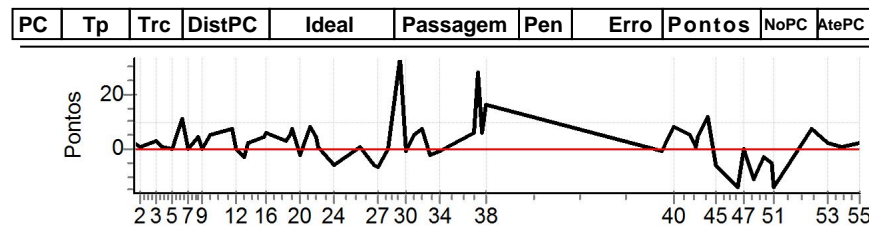

PC	Tp	Trc	DistPC	Ideal	Passagem	Pen	Erro	Pontos	NoPC	AtePC
N	104	104 / Jose Eduardo Guerra / Marcia Maria Esteves Guerra								
u		Cat / NL / Largada / Graduado / 21 / 09:17:00								
m	15°	Uberlandia								
PC	Tp	Trc	DistPC	Ideal	Passagem	Pen	Erro	Pontos	NoPC	AtePC
1	Tmp	4	297	12:38:31.69	12:38:31.88	0	0.2s	+2	7°	7°
2	Tmp	7	668	12:39:06.04	12:39:06.17	0	0.1s	+1	2°	5°
3	Tmp	15	1528	12:40:32.51	12:40:32.79	0	0.3s	+3	8°	7°
4	Tmp	17	1770	12:41:08.36	12:41:08.41	0	0.1s	+1	4°	5°
5	Tmp	21	2177	12:42:02.65	12:42:02.69	0	0.0s	0	2°	3°
6	Tmp	25	2529	12:42:50.56	12:42:51.62	0	1.1s	+11	22°	4°
7	Tmp	29	2745	12:43:24.34	12:43:24.36	0	0.0s	0	1°	2°
8	Tmp	36	3121	12:44:16.96	12:44:17.34	0	0.4s	+4	15°	4°
9	Tmp	38	3293	12:44:39.06	12:44:39.10	0	0.0s	0	1°	2°
10	Tmp	42	3812	12:45:25.95	12:45:26.45	0	0.5s	+5	14°	3°
11	Tmp	53	4672	12:47:25.91	12:47:26.61	0	0.7s	+7	21°	7°
12	Tmp	56	4846	12:47:49.56	12:47:49.52	0	0.0s	0	1°	5°
13	Tmp	59	5302	12:48:29.90	12:48:29.59	0	0.3s	-3	17°	6°
14	Tmp	63	5563	12:48:58.93	12:48:59.11	0	0.2s	+2	2°	5°
15	Tmp	65	5852	12:50:19.69	12:50:20.05	0	0.4s	+4	14°	5°
16	Tmp	65	5953	12:50:31.81	12:50:32.38	0	0.6s	+6	17°	7°
17	Tmp	72	6698	12:52:18.95	12:52:19.22	0	0.3s	+3	8°	7°
18	Tmp	75	6986	12:52:47.43	12:52:47.92	0	0.5s	+5	12°	6°
19	Tmp	75	7151	12:53:00.63	12:53:01.33	0	0.7s	+7	19°	7°
20	Tmp	77	7586	12:53:35.02	12:53:34.84	0	0.2s	-2	8°	8°
21	Tmp	83	8250	12:54:31.40	12:54:32.20	0	0.8s	+8	14°	9°
22	Tmp	87	8762	12:55:11.46	12:55:11.86	0	0.4s	+4	13°	9°
23	Tmp	88	8823	12:55:15.76	12:55:15.89	0	0.1s	+1	5°	8°
24	Tmp	96	9940	12:56:46.03	12:56:45.43	0	0.6s	-6	19°	10°
25	Tmp	103	348	12:59:02.96	12:59:03.08	0	0.1s	+1	3°	9°
26	Tmp	107	779	13:00:20.00	13:00:19.43	0	0.6s	-6	18°	9°
27	Tmp	111	999	13:00:43.69	13:00:42.95	0	0.7s	-7	22°	10°
28	Tmp	115	1452	13:01:39.17	13:01:39.21	0	0.0s	0	1°	10°
29	Tmp	123	1928	13:02:45.84	13:02:49.15	0	3.3s	[+33]	16°	10°
30	Tmp	128	2182	13:03:22.49	13:03:22.35	0	0.1s	-1	2°	9°
31	Tmp	130	2449	13:04:00.21	13:04:00.74	0	0.5s	+5	11°	9°
32	Tmp	134	2698	13:04:41.32	13:04:42.04	0	0.7s	+7	19°	9°
33	Tmp	138	3011	13:05:25.50	13:05:25.35	0	0.2s	-2	13°	11°
34	Tmp	142	3537	13:06:21.80	13:06:21.74	0	0.1s	-1	6°	10°
35	Tmp	153	4661	13:09:33.17	13:09:33.72	0	0.6s	+6	22°	12°
36	Tmp	156	4764	13:09:53.26	13:09:56.04	0	2.8s	[+28]	20°	11°
37	Tmp	159	4851	13:10:12.71	13:10:13.33	0	0.6s	+6	12°	10°
38	Tmp	165	5047	13:10:40.92	13:10:42.56	0	1.6s	[+16]	11°	11°
39	Tmp	176	666	13:26:35.74	13:26:35.60	0	0.1s	-1	4°	10°
40	Tmp	183	1151	13:27:44.40	13:27:45.16	0	0.8s	+8	22°	10°
41	Tmp	189	1776	13:29:07.76	13:29:08.29	0	0.5s	+5	18°	10°
42	Tmp	194	2136	13:29:43.64	13:29:43.69	0	0.1s	+1	4°	10°
43	Tmp	196	2239	13:29:55.07	13:29:55.46	0	0.4s	+4	12°	10°
44	Tmp	202	2627	13:30:49.11	13:30:50.28	0	1.2s	+12	16°	11°
45	Tmp	208	2980	13:31:39.82	13:31:39.23	0	0.6s	-6	12°	12°
46	Tmp	213	3812	13:33:33.28	13:33:31.91	0	1.4s	[-14]	23°	13°
47	Tmp	216	4150	13:34:10.08	13:34:10.06	0	0.0s	0	1°	11°
48	Tmp	223	4545	13:35:07.61	13:35:06.51	0	1.1s	-11	21°	14°
49	Tmp	226	4854	13:35:57.56	13:35:57.23	0	0.3s	-3	11°	13°
50	Tmp	230	5228	13:36:37.69	13:36:37.20	0	0.5s	-5	15°	11°
51	Tmp	233	5317	13:36:48.14	13:36:46.77	0	1.4s	-14	22°	13°
52	Tmp	241	6431	13:40:20.19	13:40:20.90	0	0.7s	+7	21°	15°
53	Tmp	254	7159	13:41:49.51	13:41:49.72	0	0.2s	+2	9°	16°
54	Tmp	259	7497	13:42:58.95	13:42:59.06	0	0.1s	+1	4°	13°
55	Tmp	271	8299	13:44:41.95	13:44:42.17	0	0.2s	+2	12°	15°

Num	104	Pen	0	PCZ	6	Total PP	209	Col. Final	15°