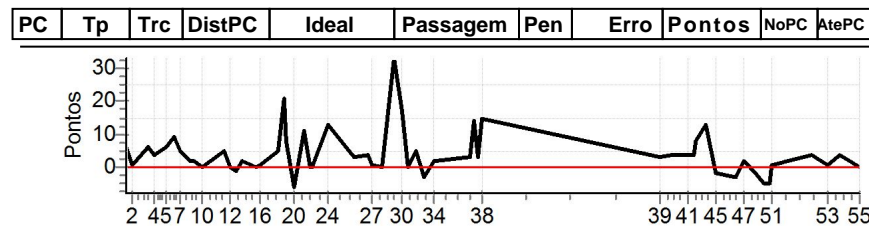

PC	Tp	Trc	DistPC	Ideal	Passagem	Pen	Erro	Pontos	NoPC	AtePC
N	118	118 / Dina Borges de Alencastro / Lourival Roldan								
		Cat / NL / Largada / Graduado / 16 / 09:12:00								
		Goiania								
PC	Tp	Trc	DistPC	Ideal	Passagem	Pen	Erro	Pontos	NoPC	AtePC
1	Tmp	4	297	12:33:31.69	12:33:32.29	0	0.6s	+6	22 °	22 °
2	Tmp	7	668	12:34:06.04	12:34:06.18	0	0.1s	+1	4 °	11 °
3	Tmp	15	1528	12:35:32.51	12:35:33.12	0	0.6s	+6	21 °	20 °
4	Tmp	17	1770	12:36:08.36	12:36:08.80	0	0.4s	+4	12 °	20 °
5	Tmp	21	2177	12:37:02.65	12:37:03.27	0	0.6s	+6	18 °	20 °
6	Tmp	25	2529	12:37:50.56	12:37:51.47	0	0.9s	+9	19 °	21 °
7	Tmp	29	2745	12:38:24.34	12:38:24.86	0	0.5s	+5	17 °	20 °
8	Tmp	36	3121	12:39:16.96	12:39:17.19	0	0.2s	+2	12 °	20 °
9	Tmp	38	3293	12:39:39.06	12:39:39.25	0	0.2s	+2	12 °	20 °
10	Tmp	42	3812	12:40:25.95	12:40:25.92	0	0.0s	0	2 °	17 °
11	Tmp	53	4672	12:42:25.91	12:42:26.43	0	0.5s	+5	18 °	17 °
12	Tmp	56	4846	12:42:49.56	12:42:49.56	0	0.0s	0	3 °	14 °
13	Tmp	59	5302	12:43:29.90	12:43:29.77	0	0.1s	-1	9 °	14 °
14	Tmp	63	5563	12:43:58.93	12:43:59.08	0	0.2s	+2	4 °	13 °
15	Tmp	65	5852	12:45:19.69	12:45:19.67	0	0.0s	0	2 °	11 °
16	Tmp	65	5953	12:45:31.81	12:45:31.89	0	0.1s	+1	4 °	8 °
17	Tmp	72	6698	12:47:18.95	12:47:19.46	0	0.5s	+5	16 °	9 °
18	Tmp	75	6986	12:47:47.43	12:47:49.51	0	2.1s	[+21]	23 °	11 °
19	Tmp	75	7151	12:48:00.63	12:48:01.47	0	0.8s	+8	21 °	11 °
20	Tmp	77	7586	12:48:35.02	12:48:34.46	0	0.6s	-6	21 °	16 °
21	Tmp	83	8250	12:49:31.40	12:49:32.46	0	1.1s	+11	20 °	16 °
22	Tmp	87	8762	12:50:11.46	12:50:11.43	0	0.0s	0	1 °	14 °
23	Tmp	88	8823	12:50:15.76	12:50:15.79	0	0.0s	0	1 °	14 °
24	Tmp	96	9940	12:51:46.03	12:51:47.31	0	1.3s	+13	24 °	16 °
25	Tmp	103	348	12:54:02.96	12:54:03.25	0	0.3s	+3	14 °	16 °
26	Tmp	107	779	12:55:20.00	12:55:20.38	0	0.4s	+4	12 °	15 °
27	Tmp	111	999	12:55:43.69	12:55:43.80	0	0.1s	+1	9 °	15 °
28	Tmp	115	1452	12:56:39.17	12:56:39.16	0	0.0s	0	2 °	14 °
29	Tmp	123	1928	12:57:45.84	12:57:49.14	0	3.3s	[+33]	18 °	14 °
30	Tmp	128	2182	12:58:22.49	12:58:24.17	0	1.7s	[+17]	16 °	16 °
31	Tmp	130	2449	12:59:00.21	12:59:00.18	0	0.0s	0	1 °	15 °
32	Tmp	134	2698	12:59:41.32	12:59:41.78	0	0.5s	+5	16 °	15 °
33	Tmp	138	3011	13:00:25.50	13:00:25.23	0	0.3s	-3	17 °	15 °
34	Tmp	142	3537	13:01:21.80	13:01:21.98	0	0.2s	+2	14 °	15 °
35	Tmp	153	4661	13:04:33.17	13:04:33.48	0	0.3s	+3	19 °	15 °
36	Tmp	156	4764	13:04:53.26	13:04:54.65	0	1.4s	+14	13 °	15 °
37	Tmp	159	4851	13:05:12.71	13:05:13.01	0	0.3s	+3	8 °	15 °
38	Tmp	165	5047	13:05:40.92	13:05:42.37	0	1.5s	[+15]	9 °	15 °
39	Tmp	176	666	13:21:35.74	13:21:36.02	0	0.3s	+3	15 °	14 °
40	Tmp	183	1151	13:22:44.40	13:22:44.80	0	0.4s	+4	16 °	14 °
41	Tmp	189	1776	13:24:07.76	13:24:08.12	0	0.4s	+4	15 °	15 °
42	Tmp	194	2136	13:24:43.64	13:24:44.06	0	0.4s	+4	16 °	15 °
43	Tmp	196	2239	13:24:55.07	13:24:55.88	0	0.8s	+8	20 °	15 °
44	Tmp	202	2627	13:25:49.11	13:25:50.41	0	1.3s	+13	18 °	15 °
45	Tmp	208	2980	13:26:39.82	13:26:39.67	0	0.2s	-2	3 °	15 °
46	Tmp	213	3812	13:28:33.28	13:28:32.96	0	0.3s	-3	7 °	15 °
47	Tmp	216	4150	13:29:10.08	13:29:10.25	0	0.2s	+2	16 °	15 °
48	Tmp	223	4545	13:30:07.61	13:30:07.47	0	0.1s	-1	2 °	13 °
49	Tmp	226	4854	13:30:57.56	13:30:57.06	0	0.5s	-5	19 °	15 °
50	Tmp	230	5228	13:31:37.69	13:31:37.16	0	0.5s	-5	16 °	13 °
51	Tmp	233	5317	13:31:48.14	13:31:48.26	0	0.1s	+1	3 °	11 °
52	Tmp	241	6431	13:35:20.19	13:35:20.62	0	0.4s	+4	18 °	11 °
53	Tmp	254	7159	13:36:49.51	13:36:49.63	0	0.1s	+1	4 °	11 °
54	Tmp	259	7497	13:37:58.95	13:37:59.39	0	0.4s	+4	15 °	11 °
55	Tmp	271	8299	13:39:41.95	13:39:41.95	0	0.0s	0	4 °	11 °

Num	118	Pen	0	PCZ	8	Total PP	195	Col. Final	11°