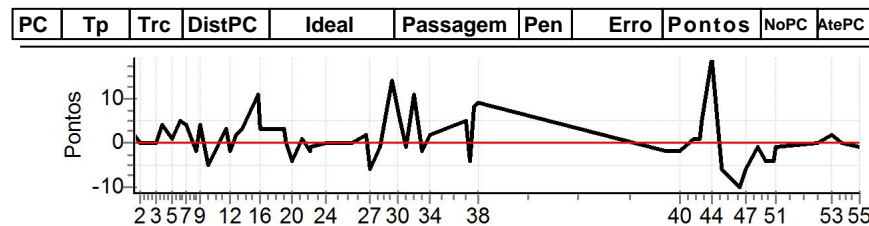

PC	Tp	Trc	DistPC	Ideal	Passagem	Pen	Erro	Pontos	NoPC	AtePC
N	12	12 / Flavio Roberto Kath / Rafain Walendowsky								
		Cat / NL / Largada Master / 9 / 08:29:00								
		Blumenau								
PC	Tp	Trc	DistPC	Ideal	Passagem	Pen	Erro	Pontos	NoPC	AtePC
1	Tmp	4	297	11:40:13.67	11:40:13.84	0	0.2s	+2	2°	2°
2	Tmp	7	668	11:40:43.90	11:40:43.94	0	0.0s	0	2°	1°
3	Tmp	15	1528	11:41:59.46	11:41:59.43	0	0.0s	0	2°	1°
4	Tmp	17	1770	11:42:33.34	11:42:33.70	0	0.4s	+4	12°	2°
5	Tmp	21	2177	11:43:21.71	11:43:21.78	0	0.1s	+1	3°	1°
6	Tmp	25	2529	11:44:04.59	11:44:05.05	0	0.5s	+5	4°	1°
7	Tmp	29	2745	11:44:38.80	11:44:39.19	0	0.4s	+4	10°	2°
8	Tmp	36	3121	11:45:25.89	11:45:25.72	0	0.2s	-2	7°	3°
9	Tmp	38	3293	11:45:45.17	11:45:45.57	0	0.4s	+4	7°	3°
10	Tmp	42	3812	11:46:26.40	11:46:25.92	0	0.5s	-5	9°	4°
11	Tmp	53	4672	11:47:53.18	11:47:53.46	0	0.3s	+3	9°	3°
12	Tmp	56	4846	11:48:13.56	11:48:13.34	0	0.2s	-2	8°	4°
13	Tmp	59	5302	11:48:48.98	11:48:49.16	0	0.2s	+2	9°	4°
14	Tmp	63	5563	11:49:14.57	11:49:14.85	0	0.3s	+3	4°	4°
15	Tmp	65	5852	11:50:33.22	11:50:34.32	0	1.1s	[+11]	15°	6°
16	Tmp	65	5953	11:50:44.24	11:50:44.49	0	0.3s	+3	11°	6°
17	Tmp	72	6698	11:52:20.97	11:52:21.25	0	0.3s	+3	6°	6°
18	Tmp	75	6986	11:52:45.82	11:52:46.13	0	0.3s	+3	5°	5°
19	Tmp	75	7151	11:52:57.47	11:52:57.49	0	0.0s	0	1°	4°
20	Tmp	77	7586	11:53:27.80	11:53:27.40	0	0.4s	-4	12°	4°
21	Tmp	83	8250	11:54:16.78	11:54:16.87	0	0.1s	+1	2°	4°
22	Tmp	87	8762	11:54:51.72	11:54:51.49	0	0.2s	-2	6°	4°
23	Tmp	88	8823	11:54:55.38	11:54:55.28	0	0.1s	-1	4°	4°
24	Tmp	96	9940	11:56:14.09	11:56:14.07	0	0.0s	0	1°	3°
25	Tmp	103	348	11:58:24.71	11:58:24.74	0	0.0s	0	2°	2°
26	Tmp	107	779	11:59:37.45	11:59:37.62	0	0.2s	+2	7°	2°
27	Tmp	111	999	11:59:58.25	11:59:57.62	0	0.6s	-6	12°	2°
28	Tmp	115	1452	12:00:47.31	12:00:47.23	0	0.1s	-1	5°	2°
29	Tmp	123	1928	12:01:48.20	12:01:49.56	0	1.4s	[+14]	4°	2°
30	Tmp	128	2182	12:02:21.76	12:02:22.43	0	0.7s	+7	8°	2°
31	Tmp	130	2449	12:02:54.63	12:02:54.50	0	0.1s	-1	5°	1°
32	Tmp	134	2698	12:03:33.64	12:03:34.76	0	1.1s	[+11]	9°	1°
33	Tmp	138	3011	12:04:12.30	12:04:12.11	0	0.2s	-2	6°	1°
34	Tmp	142	3537	12:05:01.02	12:05:01.21	0	0.2s	+2	7°	1°
35	Tmp	153	4661	12:07:57.13	12:07:57.64	0	0.5s	+5	11°	1°
36	Tmp	156	4764	12:08:15.68	12:08:15.33	0	0.4s	-4	3°	1°
37	Tmp	159	4851	12:08:35.13	12:08:35.93	0	0.8s	+8	13°	2°
38	Tmp	165	5047	12:09:01.12	12:09:02.06	0	0.9s	+9	7°	2°
39	Tmp	176	666	12:24:44.01	12:24:43.86	0	0.2s	-2	10°	2°
40	Tmp	183	1151	12:25:47.64	12:25:47.45	0	0.2s	-2	5°	2°
41	Tmp	189	1776	12:27:03.17	12:27:03.30	0	0.1s	+1	1°	2°
42	Tmp	194	2136	12:27:34.29	12:27:34.35	0	0.1s	+1	6°	2°
43	Tmp	196	2239	12:27:44.20	12:27:44.65	0	0.5s	+5	7°	2°
44	Tmp	202	2627	12:28:32.33	12:28:34.20	0	1.9s	[+19]	15°	2°
45	Tmp	208	2980	12:29:18.34	12:29:17.76	0	0.6s	-6	9°	2°
46	Tmp	213	3812	12:30:53.02	12:30:52.07	0	1.0s	-10	12°	3°
47	Tmp	216	4150	12:31:25.26	12:31:24.62	0	0.6s	-6	14°	4°
48	Tmp	223	4545	12:32:16.62	12:32:16.48	0	0.1s	-1	3°	3°
49	Tmp	226	4854	12:33:02.44	12:33:02.05	0	0.4s	-4	9°	3°
50	Tmp	230	5228	12:33:38.37	12:33:37.95	0	0.4s	-4	5°	3°
51	Tmp	233	5317	12:33:47.58	12:33:47.53	0	0.1s	-1	3°	2°
52	Tmp	241	6431	12:37:17.20	12:37:17.18	0	0.0s	0	2°	2°
53	Tmp	254	7159	12:38:36.16	12:38:36.38	0	0.2s	+2	9°	2°
54	Tmp	259	7497	12:39:19.33	12:39:19.31	0	0.0s	0	1°	2°
55	Tmp	271	8299	12:40:52.28	12:40:52.20	0	0.1s	-1	8°	2°

Num	12	Pen	0	PCZ	7	Total PP	147	Col. Final	2°