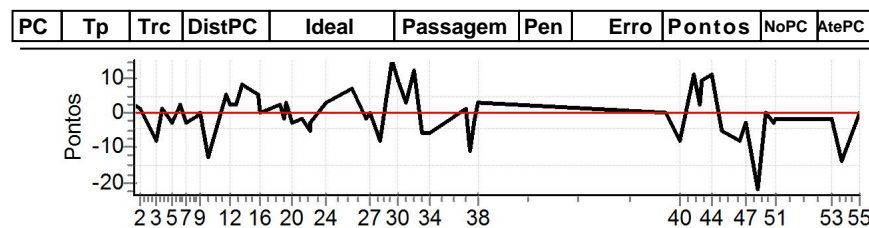

PC	Tp	Trc	DistPC	Ideal	Passagem	Pen	Erro	Pontos	NoPC	AtePC
N u m	6	6 / Victor Pudell / Claudemir Hubner								
		Cat / NL / Largada Master / 8 / 08:28:00								
		Toledo								
PC	Tp	Trc	DistPC	Ideal	Passagem	Pen	Erro	Pontos	NoPC	AtePC
1	Tmp	4	297	11:39:13.67	11:39:13.83	0	0.2s	+2	3°	3°
2	Tmp	7	668	11:39:43.90	11:39:43.96	0	0.1s	+1	5°	4°
3	Tmp	15	1528	11:40:59.46	11:40:58.67	0	0.8s	-8	15°	9°
4	Tmp	17	1770	11:41:33.34	11:41:33.43	0	0.1s	+1	3°	6°
5	Tmp	21	2177	11:42:21.71	11:42:21.40	0	0.3s	-3	6°	5°
6	Tmp	25	2529	11:43:04.59	11:43:04.76	0	0.2s	+2	2°	3°
7	Tmp	29	2745	11:43:38.80	11:43:38.53	0	0.3s	-3	9°	4°
8	Tmp	36	3121	11:44:25.89	11:44:25.76	0	0.1s	-1	5°	4°
9	Tmp	38	3293	11:44:45.17	11:44:45.16	0	0.0s	0	1°	2°
10	Tmp	42	3812	11:45:26.40	11:45:25.08	0	1.3s	[-13]	15°	3°
11	Tmp	53	4672	11:46:53.18	11:46:53.72	0	0.5s	+5	12°	6°
12	Tmp	56	4846	11:47:13.56	11:47:13.77	0	0.2s	+2	9°	6°
13	Tmp	59	5302	11:47:48.98	11:47:49.13	0	0.2s	+2	10°	5°
14	Tmp	63	5563	11:48:14.57	11:48:15.37	0	0.8s	+8	10°	8°
15	Tmp	65	5852	11:49:33.22	11:49:33.67	0	0.5s	+5	10°	8°
16	Tmp	65	5953	11:49:44.24	11:49:44.26	0	0.0s	0	1°	7°
17	Tmp	72	6698	11:51:20.97	11:51:21.14	0	0.2s	+2	4°	5°
18	Tmp	75	6986	11:51:45.82	11:51:45.63	0	0.2s	-2	4°	4°
19	Tmp	75	7151	11:51:57.47	11:51:57.80	0	0.3s	+3	6°	5°
20	Tmp	77	7586	11:52:27.80	11:52:27.49	0	0.3s	-3	9°	5°
21	Tmp	83	8250	11:53:16.78	11:53:16.61	0	0.2s	-2	3°	5°
22	Tmp	87	8762	11:53:51.72	11:53:51.21	0	0.5s	-5	12°	5°
23	Tmp	88	8823	11:53:55.38	11:53:55.10	0	0.3s	-3	10°	5°
24	Tmp	96	9940	11:55:14.09	11:55:14.40	0	0.3s	+3	10°	5°
25	Tmp	103	348	11:57:24.71	11:57:25.40	0	0.7s	+7	10°	6°
26	Tmp	107	779	11:58:37.45	11:58:37.24	0	0.2s	-2	8°	6°
27	Tmp	111	999	11:58:58.25	11:58:58.24	0	0.0s	0	1°	6°
28	Tmp	115	1452	11:59:47.31	11:59:46.54	0	0.8s	-8	12°	6°
29	Tmp	123	1928	12:00:48.20	12:00:49.66	0	1.5s	[+15]	5°	6°
30	Tmp	128	2182	12:01:21.76	12:01:22.67	0	0.9s	+9	10°	6°
31	Tmp	130	2449	12:01:54.63	12:01:54.93	0	0.3s	+3	8°	6°
32	Tmp	134	2698	12:02:33.64	12:02:34.84	0	1.2s	+12	10°	6°
33	Tmp	138	3011	12:03:12.30	12:03:11.71	0	0.6s	-6	15°	7°
34	Tmp	142	3537	12:04:01.02	12:04:00.39	0	0.6s	-6	15°	7°
35	Tmp	153	4661	12:06:57.13	12:06:57.23	0	0.1s	+1	3°	6°
36	Tmp	156	4764	12:07:15.68	12:07:14.60	0	1.1s	-11	13°	7°
37	Tmp	159	4851	12:07:35.13	12:07:34.82	0	0.3s	-3	7°	7°
38	Tmp	165	5047	12:08:01.12	12:08:01.46	0	0.3s	+3	2°	6°
39	Tmp	176	666	12:23:44.01	12:23:43.99	0	0.0s	0	3°	6°
40	Tmp	183	1151	12:24:47.64	12:24:46.89	0	0.8s	-8	15°	7°
41	Tmp	189	1776	12:26:03.17	12:26:04.22	0	1.1s	+11	14°	8°
42	Tmp	194	2136	12:26:34.29	12:26:34.49	0	0.2s	+2	9°	8°
43	Tmp	196	2239	12:26:44.20	12:26:45.09	0	0.9s	+9	13°	8°
44	Tmp	202	2627	12:27:32.33	12:27:33.41	0	1.1s	+11	10°	9°
45	Tmp	208	2980	12:28:18.34	12:28:17.87	0	0.5s	-5	6°	8°
46	Tmp	213	3812	12:29:53.02	12:29:52.20	0	0.8s	-8	8°	8°
47	Tmp	216	4150	12:30:25.26	12:30:24.93	0	0.3s	-3	10°	8°
48	Tmp	223	4545	12:31:16.62	12:31:14.46	0	2.2s	[-22]	15°	8°
49	Tmp	226	4854	12:32:02.44	12:32:02.47	0	0.0s	0	1°	7°
50	Tmp	230	5228	12:32:38.37	12:32:38.05	0	0.3s	-3	3°	7°
51	Tmp	233	5317	12:32:47.58	12:32:47.40	0	0.2s	-2	5°	7°
52	Tmp	241	6431	12:36:17.20	12:36:17.01	0	0.2s	-2	11°	7°
53	Tmp	254	7159	12:37:36.16	12:37:35.94	0	0.2s	-2	10°	7°
54	Tmp	259	7497	12:38:19.33	12:38:17.89	0	1.4s	[-14]	15°	8°
55	Tmp	271	8299	12:39:52.28	12:39:52.28	0	0.0s	0	3°	8°

Num	6	Pen	0	PCZ	6	Total PP	203	Col. Final	8°