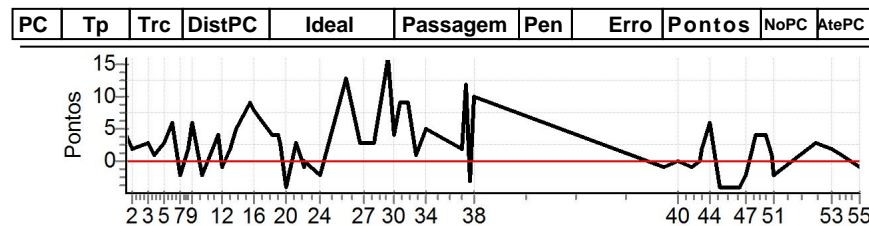

PC	Tp	Trc	DistPC	Ideal	Passagem	Pen	Erro	Pontos	NoPC	AtePC
N u m	14	14 / Gustavo Schmidt / EneDir Silva Junior - Bolacha								
		Cat / NL / Largada		Master / 2 / 08:22:00						
		Sao Jose								
PC	Tp	Trc	DistPC	Ideal	Passagem	Pen	Erro	Pontos	NoPC	AtePC
1	Tmp	4	297	11:33:13.67	11:33:14.04	0	0.4s	+4	7°	7°
2	Tmp	7	668	11:33:43.90	11:33:44.14	0	0.2s	+2	11°	11°
3	Tmp	15	1528	11:34:59.46	11:34:59.75	0	0.3s	+3	10°	12°
4	Tmp	17	1770	11:35:33.34	11:35:33.44	0	0.1s	+1	4°	11°
5	Tmp	21	2177	11:36:21.71	11:36:22.05	0	0.3s	+3	7°	8°
6	Tmp	25	2529	11:37:04.59	11:37:05.22	0	0.6s	+6	8°	8°
7	Tmp	29	2745	11:37:38.80	11:37:38.64	0	0.2s	-2	7°	6°
8	Tmp	36	3121	11:38:25.89	11:38:26.12	0	0.2s	+2	9°	6°
9	Tmp	38	3293	11:38:45.17	11:38:45.76	0	0.6s	+6	11°	8°
10	Tmp	42	3812	11:39:26.40	11:39:26.17	0	0.2s	-2	6°	7°
11	Tmp	53	4672	11:40:53.18	11:40:53.54	0	0.4s	+4	11°	8°
12	Tmp	56	4846	11:41:13.56	11:41:13.48	0	0.1s	-1	6°	7°
13	Tmp	59	5302	11:41:48.98	11:41:49.17	0	0.2s	+2	12°	7°
14	Tmp	63	5563	11:42:14.57	11:42:15.09	0	0.5s	+5	9°	6°
15	Tmp	65	5852	11:43:33.22	11:43:34.08	0	0.9s	+9	14°	10°
16	Tmp	65	5953	11:43:44.24	11:43:45.01	0	0.8s	+8	15°	10°
17	Tmp	72	6698	11:45:20.97	11:45:21.36	0	0.4s	+4	10°	10°
18	Tmp	75	6986	11:45:45.82	11:45:46.21	0	0.4s	+4	9°	10°
19	Tmp	75	7151	11:45:57.47	11:45:57.75	0	0.3s	+3	9°	10°
20	Tmp	77	7586	11:46:27.80	11:46:27.43	0	0.4s	-4	14°	10°
21	Tmp	83	8250	11:47:16.78	11:47:17.11	0	0.3s	+3	5°	9°
22	Tmp	87	8762	11:47:51.72	11:47:51.64	0	0.1s	-1	3°	9°
23	Tmp	88	8823	11:47:55.38	11:47:55.39	0	0.0s	0	2°	8°
24	Tmp	96	9940	11:49:14.09	11:49:13.88	0	0.2s	-2	7°	7°
25	Tmp	103	348	11:51:24.71	11:51:26.04	0	1.3s	[+13]	15°	7°
26	Tmp	107	779	11:52:37.45	11:52:37.71	0	0.3s	+3	11°	8°
27	Tmp	111	999	11:52:58.25	11:52:58.59	0	0.3s	+3	7°	7°
28	Tmp	115	1452	11:53:47.31	11:53:47.62	0	0.3s	+3	9°	8°
29	Tmp	123	1928	11:54:48.20	11:54:49.75	0	1.6s	[+16]	6°	8°
30	Tmp	128	2182	11:55:21.76	11:55:22.19	0	0.4s	+4	2°	7°
31	Tmp	130	2449	11:55:54.63	11:55:55.51	0	0.9s	+9	13°	8°
32	Tmp	134	2698	11:56:33.64	11:56:34.50	0	0.9s	+9	7°	8°
33	Tmp	138	3011	11:57:12.30	11:57:12.37	0	0.1s	+1	4°	8°
34	Tmp	142	3537	11:58:01.02	11:58:01.53	0	0.5s	+5	13°	8°
35	Tmp	153	4661	12:00:57.13	12:00:57.37	0	0.2s	+2	5°	8°
36	Tmp	156	4764	12:01:15.68	12:01:16.85	0	1.2s	[+12]	15°	8°
37	Tmp	159	4851	12:01:35.13	12:01:34.88	0	0.3s	-3	8°	8°
38	Tmp	165	5047	12:02:01.12	12:02:02.15	0	1.0s	[+10]	9°	8°
39	Tmp	176	666	12:17:44.01	12:17:43.88	0	0.1s	-1	9°	8°
40	Tmp	183	1151	12:18:47.64	12:18:47.64	0	0.0s	0	2°	8°
41	Tmp	189	1776	12:20:03.17	12:20:03.08	0	0.1s	-1	3°	6°
42	Tmp	194	2136	12:20:34.29	12:20:34.25	0	0.0s	0	4°	6°
43	Tmp	196	2239	12:20:44.20	12:20:44.42	0	0.2s	+2	2°	6°
44	Tmp	202	2627	12:21:32.33	12:21:32.97	0	0.6s	+6	5°	6°
45	Tmp	208	2980	12:22:18.34	12:22:17.98	0	0.4s	-4	5°	6°
46	Tmp	213	3812	12:23:53.02	12:23:52.64	0	0.4s	-4	4°	6°
47	Tmp	216	4150	12:24:25.26	12:24:25.05	0	0.2s	-2	7°	5°
48	Tmp	223	4545	12:25:16.62	12:25:17.04	0	0.4s	+4	5°	5°
49	Tmp	226	4854	12:26:02.44	12:26:02.83	0	0.4s	+4	12°	5°
50	Tmp	230	5228	12:26:38.37	12:26:38.48	0	0.1s	+1	2°	4°
51	Tmp	233	5317	12:26:47.58	12:26:47.40	0	0.2s	-2	6°	4°
52	Tmp	241	6431	12:30:17.20	12:30:17.51	0	0.3s	+3	14°	4°
53	Tmp	254	7159	12:31:36.16	12:31:36.36	0	0.2s	+2	11°	4°
54	Tmp	259	7497	12:32:19.33	12:32:19.45	0	0.1s	+1	4°	4°
55	Tmp	271	8299	12:33:52.28	12:33:52.19	0	0.1s	-1	10°	4°

Num	14	Pen	0	PCZ	3	Total PP	161	Col. Final	4°