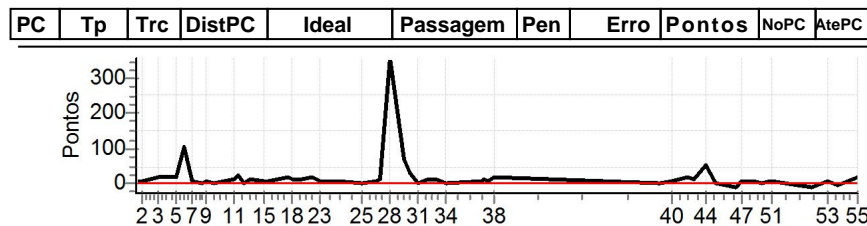

PC	Tp	Trc	DistPC	Ideal	Passagem	Pen	Erro	Pontos	NoPC	AtePC	
N u m	207	207 / Fernando Ferreira / Gessica Thays Alves de Jesus									
		Cat / NL / Largada		Turismo / 6 / 09:52:00							
		Goiania									
PC	Tp	Trc	DistPC	Ideal	Passagem	Pen	Erro	Pontos	NoPC	AtePC	
1	Tmp	4	297	13:22:18.07	13:22:18.80	0	0.7s	+7	23 °	23 °	
2	Tmp	7	668	13:22:55.34	13:22:56.27	0	0.9s	+9	26 °	26 °	
3	Tmp	15	1528	13:24:29.86	13:24:31.97	0	2.1s	[+21]	28 °	26 °	
4	Tmp	17	1770	13:25:08.20	13:25:09.79	0	1.6s	+16	26 °	27 °	
5	Tmp	21	2177	13:26:08.02	13:26:09.73	0	1.7s	+17	26 °	28 °	
6	Tmp	25	2529	13:27:00.45	13:27:10.81	0	10.4s	+104	28 °	28 °	
7	Tmp	29	2745	13:27:41.76	13:27:42.76	0	1.0s	+10	22 °	26 °	
8	Tmp	36	3121	13:28:38.91	13:28:39.10	0	0.2s	+2	15 °	26 °	
9	Tmp	38	3293	13:29:01.66	13:29:02.57	0	0.9s	+9	19 °	26 °	
10	Tmp	42	3812	13:29:52.53	13:29:52.53	0	0.0s	0	2 °	26 °	
11	Tmp	53	4672	13:31:39.08	13:31:40.22	0	1.1s	+11	23 °	26 °	
12	Tmp	56	4846	13:32:03.81	13:32:06.20	0	2.4s	[+24]	26 °	24 °	
13	Tmp	59	5302	13:32:46.78	13:32:47.02	0	0.2s	+2	14 °	24 °	
14	Tmp	63	5563	13:33:18.87	13:33:19.97	0	1.1s	+11	20 °	24 °	
15	Tmp	65	5852	13:34:42.20	13:34:42.76	0	0.6s	+6	22 °	24 °	
16	Tmp	65	5953	13:34:55.67	13:34:56.29	0	0.6s	+6	22 °	24 °	
17	Tmp	72	6698	13:36:53.19	13:36:55.23	0	2.0s	+20	27 °	24 °	
18	Tmp	75	6986	13:37:23.35	13:37:24.84	0	1.5s	+15	22 °	24 °	
19	Tmp	75	7151	13:37:37.49	13:37:38.90	0	1.4s	+14	25 °	25 °	
20	Tmp	77	7586	13:38:14.35	13:38:15.47	0	1.1s	+11	25 °	25 °	
21	Tmp	83	8250	13:39:15.10	13:39:16.84	0	1.7s	+17	27 °	25 °	
22	Tmp	87	8762	13:39:57.97	13:39:58.64	0	0.7s	+7	19 °	24 °	
23	Tmp	88	8823	13:40:02.85	13:40:03.66	0	0.8s	+8	23 °	24 °	
24	Tmp	96	9940	13:41:41.94	13:41:42.84	0	0.9s	+9	26 °	24 °	
25	Tmp	103	348	13:44:03.26	13:44:03.65	0	0.4s	+4	17 °	24 °	
26	Tmp	107	779	13:45:23.25	13:45:23.84	0	0.6s	+6	15 °	24 °	
27	Tmp	111	999	13:45:49.31	13:45:50.65	0	1.3s	+13	23 °	24 °	
28	Tmp	115	1452	13:46:49.89	13:47:25.53	0	35.6s	[+356]	27 °	24 °	
29	Tmp	123	1928	13:48:03.28	13:48:10.17	0	6.9s	+69	21 °	24 °	
30	Tmp	128	2182	13:48:42.42	13:48:45.34	0	2.9s	[+29]	18 °	24 °	
31	Tmp	130	2449	13:49:23.16	13:49:23.52	0	0.4s	+4	12 °	23 °	
32	Tmp	134	2698	13:50:21.91	13:50:23.30	0	1.4s	+14	16 °	23 °	
33	Tmp	138	3011	13:51:09.30	13:51:10.63	0	1.3s	+13	19 °	23 °	
34	Tmp	142	3537	13:52:11.22	13:52:11.55	0	0.3s	+3	10 °	23 °	
35	Tmp	153	4661	13:55:30.80	13:55:31.51	0	0.7s	+7	22 °	23 °	
36	Tmp	156	4764	13:55:50.89	13:55:52.28	0	1.4s	+14	10 °	23 °	
37	Tmp	159	4851	13:56:10.34	13:56:11.22	0	0.9s	+9	10 °	23 °	
38	Tmp	165	5047	13:56:40.45	13:56:42.25	0	1.8s	+18	8 °	20 °	
39	Tmp	176	666	14:12:42.15	14:12:42.44	0	0.3s	+3	12 °	20 °	
40	Tmp	183	1151	14:13:54.36	14:13:54.96	0	0.6s	+6	21 °	19 °	
41	Tmp	189	1776	14:15:22.78	14:15:24.42	0	1.6s	+16	27 °	19 °	
42	Tmp	194	2136	14:16:01.94	14:16:03.24	0	1.3s	+13	26 °	20 °	
43	Tmp	196	2239	14:16:14.08	14:16:15.95	0	1.9s	+19	21 °	20 °	
44	Tmp	202	2627	14:17:13.19	14:17:18.34	0	5.2s	+52	28 °	20 °	
45	Tmp	208	2980	14:18:06.24	14:18:06.53	0	0.3s	+3	8 °	20 °	
46	Tmp	213	3812	14:19:57.40	14:19:56.40	0	1.0s	-10	19 °	20 °	
47	Tmp	216	4150	14:20:37.99	14:20:38.69	0	0.7s	+7	20 °	20 °	
48	Tmp	223	4545	14:21:41.24	14:21:42.27	0	1.0s	+10	21 °	20 °	
49	Tmp	226	4854	14:22:34.52	14:22:34.94	0	0.4s	+4	14 °	20 °	
50	Tmp	230	5228	14:23:18.66	14:23:19.37	0	0.7s	+7	12 °	20 °	
51	Tmp	233	5317	14:23:30.29	14:23:30.89	0	0.6s	+6	18 °	20 °	
52	Tmp	241	6431	14:27:23.09	14:27:22.24	0	0.9s	-9	25 °	20 °	
53	Tmp	254	7159	14:28:56.73	14:28:57.69	0	1.0s	+10	20 °	20 °	
54	Tmp	259	7497	14:29:56.15	14:29:55.91	0	0.2s	-2	8 °	20 °	
55	Tmp	271	8299	14:31:46.03	14:31:48.06	0	2.0s	+20	28 °	20 °	

Num	207	Pen	0	PCZ	1	Total PP	682	Col. Final	20°