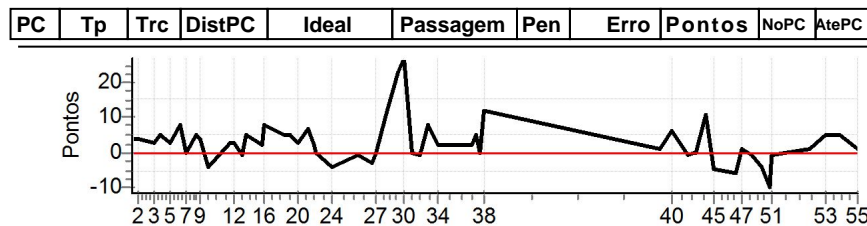

PC	Tp	Trc	DistPC	Ideal	Passagem	Pen	Erro	Pontos	NoPC	AtePC
N u m	111	111 / Sandra Dias / Minae Miyauti								
		Cat / NL / Largada / Graduado / 6 / 09:02:00								
		Santana do Parnaiba								
PC	Tp	Trc	DistPC	Ideal	Passagem	Pen	Erro	Pontos	NoPC	AtePC
1	Tmp	4	297	12:23:31.69	12:23:32.13	0	0.4s	+4	18 °	18 °
2	Tmp	7	668	12:24:06.04	12:24:06.45	0	0.4s	+4	23 °	23 °
3	Tmp	15	1528	12:25:32.51	12:25:32.82	0	0.3s	+3	12 °	19 °
4	Tmp	17	1770	12:26:08.36	12:26:08.90	0	0.5s	+5	15 °	19 °
5	Tmp	21	2177	12:27:02.65	12:27:02.98	0	0.3s	+3	13 °	19 °
6	Tmp	25	2529	12:27:50.56	12:27:51.36	0	0.8s	+8	17 °	18 °
7	Tmp	29	2745	12:28:24.34	12:28:24.32	0	0.0s	0	2 °	15 °
8	Tmp	36	3121	12:29:16.96	12:29:17.48	0	0.5s	+5	20 °	19 °
9	Tmp	38	3293	12:29:39.06	12:29:39.46	0	0.4s	+4	18 °	17 °
10	Tmp	42	3812	12:30:25.95	12:30:25.56	0	0.4s	-4	11 °	16 °
11	Tmp	53	4672	12:32:25.91	12:32:26.23	0	0.3s	+3	14 °	16 °
12	Tmp	56	4846	12:32:49.56	12:32:49.86	0	0.3s	+3	11 °	15 °
13	Tmp	59	5302	12:33:29.90	12:33:29.82	0	0.1s	-1	11 °	15 °
14	Tmp	63	5563	12:33:58.93	12:33:59.40	0	0.5s	+5	13 °	16 °
15	Tmp	65	5852	12:35:19.69	12:35:19.92	0	0.2s	+2	8 °	16 °
16	Tmp	65	5953	12:35:31.81	12:35:32.57	0	0.8s	+8	22 °	15 °
17	Tmp	72	6698	12:37:18.95	12:37:19.40	0	0.5s	+5	17 °	16 °
18	Tmp	75	6986	12:37:47.43	12:37:47.92	0	0.5s	+5	13 °	17 °
19	Tmp	75	7151	12:38:00.63	12:38:01.10	0	0.5s	+5	16 °	17 °
20	Tmp	77	7586	12:38:35.02	12:38:35.30	0	0.3s	+3	15 °	17 °
21	Tmp	83	8250	12:39:31.40	12:39:32.10	0	0.7s	+7	13 °	17 °
22	Tmp	87	8762	12:40:11.46	12:40:11.64	0	0.2s	+2	9 °	17 °
23	Tmp	88	8823	12:40:15.76	12:40:15.77	0	0.0s	0	2 °	15 °
24	Tmp	96	9940	12:41:46.03	12:41:45.65	0	0.4s	-4	17 °	14 °
25	Tmp	103	348	12:44:02.96	12:44:02.91	0	0.1s	-1	5 °	13 °
26	Tmp	107	779	12:45:20.00	12:45:19.67	0	0.3s	-3	11 °	13 °
27	Tmp	111	999	12:45:43.69	12:45:43.71	0	0.0s	0	5 °	12 °
28	Tmp	115	1452	12:46:39.17	12:46:40.29	0	1.1s	[+11]	22 °	15 °
29	Tmp	123	1928	12:47:45.84	12:47:48.10	0	2.3s	[+23]	9 °	15 °
30	Tmp	128	2182	12:48:22.49	12:48:25.15	0	2.7s	[+27]	22 °	15 °
31	Tmp	130	2449	12:49:00.21	12:49:00.24	0	0.0s	0	2 °	14 °
32	Tmp	134	2698	12:49:41.32	12:49:41.25	0	0.1s	-1	4 °	13 °
33	Tmp	138	3011	12:50:25.50	12:50:26.31	0	0.8s	+8	23 °	14 °
34	Tmp	142	3537	12:51:21.80	12:51:22.03	0	0.2s	+2	15 °	14 °
35	Tmp	153	4661	12:54:33.17	12:54:33.32	0	0.2s	+2	13 °	14 °
36	Tmp	156	4764	12:54:53.26	12:54:53.76	0	0.5s	+5	6 °	12 °
37	Tmp	159	4851	12:55:12.71	12:55:12.68	0	0.0s	0	1 °	9 °
38	Tmp	165	5047	12:55:40.92	12:55:42.11	0	1.2s	[+12]	6 °	10 °
39	Tmp	176	666	13:11:35.74	13:11:35.87	0	0.1s	+1	5 °	9 °
40	Tmp	183	1151	13:12:44.40	13:12:45.00	0	0.6s	+6	19 °	9 °
41	Tmp	189	1776	13:14:07.76	13:14:07.64	0	0.1s	-1	3 °	8 °
42	Tmp	194	2136	13:14:43.64	13:14:43.67	0	0.0s	0	2 °	8 °
43	Tmp	196	2239	13:14:55.07	13:14:55.07	0	0.0s	0	2 °	8 °
44	Tmp	202	2627	13:15:49.11	13:15:50.18	0	1.1s	+11	15 °	8 °
45	Tmp	208	2980	13:16:39.82	13:16:39.28	0	0.5s	-5	10 °	7 °
46	Tmp	213	3812	13:18:33.28	13:18:32.69	0	0.6s	-6	14 °	8 °
47	Tmp	216	4150	13:19:10.08	13:19:10.14	0	0.1s	+1	14 °	8 °
48	Tmp	223	4545	13:20:07.61	13:20:07.49	0	0.1s	-1	4 °	6 °
49	Tmp	226	4854	13:20:57.56	13:20:57.14	0	0.4s	-4	16 °	7 °
50	Tmp	230	5228	13:21:37.69	13:21:36.74	0	1.0s	-10	21 °	8 °
51	Tmp	233	5317	13:21:48.14	13:21:48.03	0	0.1s	-1	5 °	7 °
52	Tmp	241	6431	13:25:20.19	13:25:20.30	0	0.1s	+1	8 °	7 °
53	Tmp	254	7159	13:26:49.51	13:26:50.05	0	0.5s	+5	19 °	6 °
54	Tmp	259	7497	13:27:58.95	13:27:59.43	0	0.5s	+5	18 °	8 °
55	Tmp	271	8299	13:29:41.95	13:29:42.02	0	0.1s	+1	9 °	8 °

Num	111	Pen	0	PCZ	7	Total PP	174	Col. Final	8°