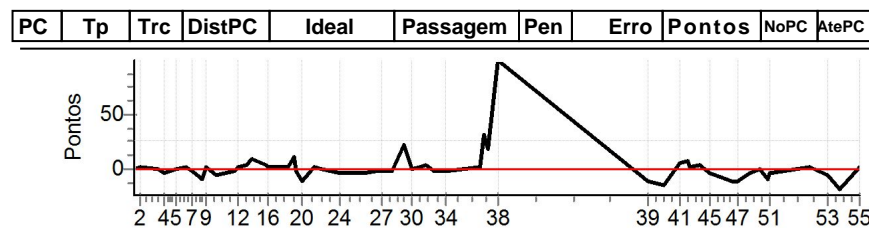

PC	Tp	Trc	DistPC	Ideal	Passagem	Pen	Erro	Pontos	NoPC	AtePC
N u m	255	255 / Jose Andrade Junior / Bernardo Schafer Andrade								
		Cat / NL / Largada Turismo Ligth / 2 / 10:43:00								
		Piratuba								
PC	Tp	Trc	DistPC	Ideal	Passagem	Pen	Erro	Pontos	NoPC	AtePC
1	Tmp	4	297	14:29:26.32	14:29:26.24	0	0.1s	-1	3°	3°
2	Tmp	7	668	14:30:10.08	14:30:10.14	0	0.1s	+1	2°	3°
3	Tmp	15	1528	14:32:04.21	14:32:04.10	0	0.1s	-1	1°	1°
4	Tmp	17	1770	14:32:49.56	14:32:49.07	0	0.5s	-5	5°	1°
5	Tmp	21	2177	14:34:05.31	14:34:05.33	0	0.0s	0	1°	1°
6	Tmp	25	2529	14:35:06.38	14:35:06.49	0	0.1s	+1	1°	1°
7	Tmp	29	2745	14:35:46.16	14:35:45.87	0	0.3s	-3	4°	1°
8	Tmp	36	3121	14:36:52.55	14:36:51.61	0	0.9s	-9	6°	1°
9	Tmp	38	3293	14:37:19.40	14:37:19.64	0	0.2s	+2	1°	1°
10	Tmp	42	3812	14:38:19.19	14:38:18.57	0	0.6s	-6	4°	1°
11	Tmp	53	4672	14:40:23.11	14:40:22.95	0	0.2s	-2	2°	1°
12	Tmp	56	4846	14:40:52.96	14:40:53.14	0	0.2s	+2	2°	1°
13	Tmp	59	5302	14:41:43.40	14:41:43.77	0	0.4s	+4	3°	1°
14	Tmp	63	5563	14:42:21.16	14:42:22.10	0	0.9s	+9	1°	1°
15	Tmp	65	5852	14:43:47.71	14:43:48.06	0	0.4s	+4	2°	1°
16	Tmp	65	5953	14:44:02.86	14:44:02.94	0	0.1s	+1	2°	1°
17	Tmp	72	6698	14:46:16.85	14:46:17.06	0	0.2s	+2	1°	1°
18	Tmp	75	6986	14:46:52.60	14:46:53.63	0	1.0s	+10	2°	1°
19	Tmp	75	7151	14:47:09.10	14:47:08.95	0	0.2s	-2	1°	1°
20	Tmp	77	7586	14:47:52.18	14:47:51.01	0	1.2s	-12	5°	1°
21	Tmp	83	8250	14:49:04.04	14:49:04.23	0	0.2s	+2	2°	1°
22	Tmp	87	8762	14:49:53.95	14:49:53.83	0	0.1s	-1	1°	1°
23	Tmp	88	8823	14:49:59.58	14:49:59.62	0	0.0s	0	1°	1°
24	Tmp	96	9940	14:51:54.84	14:51:54.46	0	0.4s	-4	3°	1°
25	Tmp	103	348	14:54:29.15	14:54:28.64	0	0.5s	-5	2°	1°
26	Tmp	107	779	14:55:57.62	14:55:57.44	0	0.2s	-2	4°	1°
27	Tmp	111	999	14:56:29.06	14:56:28.73	0	0.3s	-3	3°	1°
28	Tmp	115	1452	14:57:39.81	14:57:39.48	0	0.3s	-3	5°	1°
29	Tmp	123	1928	14:59:03.22	14:59:05.35	0	2.1s	[+21]	1°	1°
30	Tmp	128	2182	14:59:47.92	14:59:47.85	0	0.1s	-1	2°	1°
31	Tmp	130	2449	15:00:36.42	15:00:36.53	0	0.1s	+1	1°	1°
32	Tmp	134	2698	15:01:22.91	15:01:23.29	0	0.4s	+4	3°	1°
33	Tmp	138	3011	15:02:18.96	15:02:18.81	0	0.2s	-2	1°	1°
34	Tmp	142	3537	15:03:33.86	15:03:33.56	0	0.3s	-3	4°	1°
35	Tmp	153	4661	15:07:20.19	15:07:20.41	0	0.2s	+2	2°	1°
36	Tmp	156	4764	15:07:42.69	15:07:45.83	0	3.1s	+31	5°	1°
37	Tmp	159	4851	15:08:02.75	15:08:04.45	0	1.7s	[+17]	1°	1°
38	Tmp	165	5047	15:09:15.01	15:09:24.92	0	9.9s	[+99]	6°	1°
39	Tmp	176	666	15:25:38.40	15:25:37.19	0	1.2s	-12	6°	1°
40	Tmp	183	1151	15:27:24.96	15:27:23.47	0	1.5s	-15	6°	1°
41	Tmp	189	1776	15:29:09.31	15:29:09.83	0	0.5s	+5	3°	1°
42	Tmp	194	2136	15:29:57.27	15:29:57.90	0	0.6s	+6	4°	1°
43	Tmp	196	2239	15:30:11.85	15:30:11.96	0	0.1s	+1	1°	1°
44	Tmp	202	2627	15:31:21.10	15:31:21.42	0	0.3s	+3	1°	1°
45	Tmp	208	2980	15:32:23.97	15:32:23.43	0	0.5s	-5	4°	1°
46	Tmp	213	3812	15:34:44.47	15:34:43.34	0	1.1s	-11	6°	1°
47	Tmp	216	4150	15:35:32.59	15:35:31.38	0	1.2s	-12	6°	1°
48	Tmp	223	4545	15:36:46.56	15:36:46.08	0	0.5s	-5	5°	1°
49	Tmp	226	4854	15:37:47.71	15:37:47.60	0	0.1s	-1	1°	1°
50	Tmp	230	5228	15:38:39.88	15:38:38.87	0	1.0s	-10	7°	1°
51	Tmp	233	5317	15:38:53.63	15:38:53.18	0	0.5s	-5	4°	1°
52	Tmp	241	6431	15:43:19.31	15:43:19.38	0	0.1s	+1	2°	1°
53	Tmp	254	7159	15:45:13.00	15:45:12.34	0	0.7s	-7	4°	1°
54	Tmp	259	7497	15:46:34.96	15:46:33.02	0	1.9s	[-19]	3°	1°
55	Tmp	271	8299	15:48:47.20	15:48:47.41	0	0.2s	+2	2°	1°

Num	255	Pen	0	PCZ	2	Total PP	242	Col. Final	1°