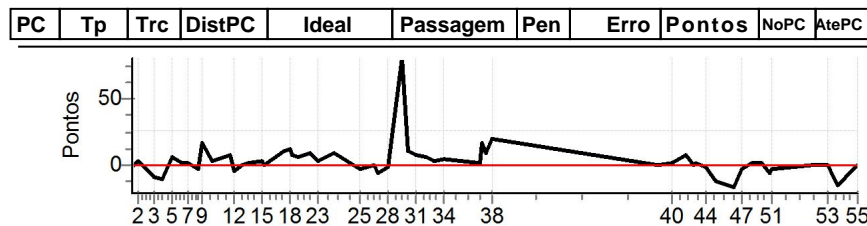

PC	Tp	Trc	DistPC	Ideal	Passagem	Pen	Erro	Pontos	NoPC	AtePC
N	223	223 / Leandro Pereira de Miranda / Andrey Wagner Beiger								
u		Cat / NL / Largada Turismo / 11 / 09:57:00								
m	8º	Sao Bento do Sul								
PC	Tp	Trc	DistPC	Ideal	Passagem	Pen	Erro	Pontos	NoPC	AtePC
1	Tmp	4	297	13:27:18.07	13:27:17.88	0	0.2s	-2	11 °	11 °
2	Tmp	7	668	13:27:55.34	13:27:55.60	0	0.3s	+3	12 °	12 °
3	Tmp	15	1528	13:29:29.86	13:29:28.84	0	1.0s	-10	25 °	13 °
4	Tmp	17	1770	13:30:08.20	13:30:07.07	0	1.1s	-11	21 °	19 °
5	Tmp	21	2177	13:31:08.02	13:31:08.61	0	0.6s	+6	16 °	19 °
6	Tmp	25	2529	13:32:00.45	13:32:00.58	0	0.1s	+1	3 °	13 °
7	Tmp	29	2745	13:32:41.76	13:32:41.90	0	0.1s	+1	4 °	11 °
8	Tmp	36	3121	13:33:38.91	13:33:38.57	0	0.3s	-3	19 °	12 °
9	Tmp	38	3293	13:34:01.66	13:34:03.33	0	1.7s	[+17]	26 °	17 °
10	Tmp	42	3812	13:34:52.53	13:34:52.74	0	0.2s	+2	18 °	15 °
11	Tmp	53	4672	13:36:39.08	13:36:39.88	0	0.8s	+8	19 °	14 °
12	Tmp	56	4846	13:37:03.81	13:37:03.27	0	0.5s	-5	14 °	14 °
13	Tmp	59	5302	13:37:46.78	13:37:46.70	0	0.1s	-1	8 °	14 °
14	Tmp	63	5563	13:38:18.87	13:38:19.00	0	0.1s	+1	1 °	11 °
15	Tmp	65	5852	13:39:42.20	13:39:42.53	0	0.3s	+3	15 °	13 °
16	Tmp	65	5953	13:39:55.67	13:39:55.71	0	0.0s	0	2 °	12 °
17	Tmp	72	6698	13:41:53.19	13:41:54.20	0	1.0s	+10	21 °	13 °
18	Tmp	75	6986	13:42:23.35	13:42:24.53	0	1.2s	+12	17 °	13 °
19	Tmp	75	7151	13:42:37.49	13:42:38.22	0	0.7s	+7	19 °	13 °
20	Tmp	77	7586	13:43:14.35	13:43:14.85	0	0.5s	+5	17 °	13 °
21	Tmp	83	8250	13:44:15.10	13:44:16.00	0	0.9s	+9	16 °	13 °
22	Tmp	87	8762	13:44:57.97	13:44:58.38	0	0.4s	+4	15 °	12 °
23	Tmp	88	8823	13:45:02.85	13:45:03.19	0	0.3s	+3	12 °	12 °
24	Tmp	96	9940	13:46:41.94	13:46:42.84	0	0.9s	+9	25 °	14 °
25	Tmp	103	348	13:49:03.26	13:49:02.89	0	0.4s	-4	15 °	14 °
26	Tmp	107	779	13:50:23.25	13:50:23.22	0	0.0s	0	1 °	12 °
27	Tmp	111	999	13:50:49.31	13:50:48.68	0	0.6s	-6	19 °	12 °
28	Tmp	115	1452	13:51:49.89	13:51:49.65	0	0.2s	-2	8 °	12 °
29	Tmp	123	1928	13:53:03.28	13:53:11.32	0	8.0s	[+80]	24 °	12 °
30	Tmp	128	2182	13:53:42.42	13:53:43.53	0	1.1s	+11	7 °	11 °
31	Tmp	130	2449	13:54:23.16	13:54:23.96	0	0.8s	+8	14 °	11 °
32	Tmp	134	2698	13:55:21.91	13:55:22.55	0	0.6s	+6	12 °	10 °
33	Tmp	138	3011	13:56:09.30	13:56:09.52	0	0.2s	+2	5 °	10 °
34	Tmp	142	3537	13:57:11.22	13:57:11.66	0	0.4s	+4	16 °	10 °
35	Tmp	153	4661	14:00:30.80	14:00:30.85	0	0.1s	+1	7 °	10 °
36	Tmp	156	4764	14:00:50.89	14:00:52.53	0	1.6s	+16	12 °	9 °
37	Tmp	159	4851	14:01:10.34	14:01:11.23	0	0.9s	+9	9 °	9 °
38	Tmp	165	5047	14:01:40.45	14:01:42.34	0	1.9s	[+19]	9 °	9 °
39	Tmp	176	666	14:17:42.15	14:17:42.18	0	0.0s	0	2 °	9 °
40	Tmp	183	1151	14:18:54.36	14:18:54.45	0	0.1s	+1	6 °	9 °
41	Tmp	189	1776	14:20:22.78	14:20:23.45	0	0.7s	+7	17 °	9 °
42	Tmp	194	2136	14:21:01.94	14:21:01.94	0	0.0s	0	2 °	9 °
43	Tmp	196	2239	14:21:14.08	14:21:14.22	0	0.1s	+1	1 °	8 °
44	Tmp	202	2627	14:22:13.19	14:22:13.04	0	0.2s	-2	4 °	7 °
45	Tmp	208	2980	14:23:06.24	14:23:04.98	0	1.3s	-13	26 °	7 °
46	Tmp	213	3812	14:24:57.40	14:24:55.67	0	1.7s	[-17]	25 °	9 °
47	Tmp	216	4150	14:25:37.99	14:25:37.64	0	0.4s	-4	14 °	9 °
48	Tmp	223	4545	14:26:41.24	14:26:41.33	0	0.1s	+1	9 °	8 °
49	Tmp	226	4854	14:27:34.52	14:27:34.64	0	0.1s	+1	5 °	8 °
50	Tmp	230	5228	14:28:18.66	14:28:18.07	0	0.6s	-6	10 °	8 °
51	Tmp	233	5317	14:28:30.29	14:28:29.91	0	0.4s	-4	11 °	8 °
52	Tmp	241	6431	14:32:23.09	14:32:23.08	0	0.0s	0	2 °	8 °
53	Tmp	254	7159	14:33:56.73	14:33:56.64	0	0.1s	-1	6 °	7 °
54	Tmp	259	7497	14:34:56.15	14:34:54.70	0	1.5s	-15	23 °	8 °
55	Tmp	271	8299	14:36:46.03	14:36:46.01	0	0.0s	0	4 °	8 °

Num	223	Pen	0	PCZ	6	Total PP	241	Col. Final	8º