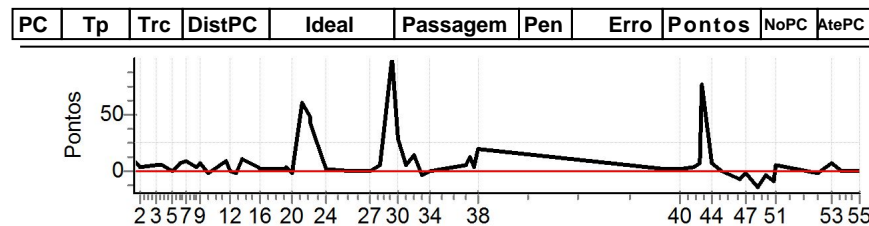

PC	Tp	Trc	DistPC	Ideal	Passagem	Pen	Erro	Pontos	NoPC	AtePC
N	2	2 / Fabio de Lima Carvalho / Jose Aristoteles Fiuza Neto								
u		Cat / NL / Largada Master / 6 / 08:26:00								
m	15°	Belo Horizonte								
PC	Tp	Trc	DistPC	Ideal	Passagem	Pen	Erro	Pontos	NoPC	AtePC
1	Tmp	4	297	11:37:13.67	11:37:14.48	0	0.8s	+8	15°	15°
2	Tmp	7	668	11:37:43.90	11:37:44.08	0	0.2s	+2	10°	12°
3	Tmp	15	1528	11:38:59.46	11:38:59.97	0	0.5s	+5	14°	14°
4	Tmp	17	1770	11:39:33.34	11:39:33.88	0	0.5s	+5	14°	14°
5	Tmp	21	2177	11:40:21.71	11:40:21.69	0	0.0s	0	1°	12°
6	Tmp	25	2529	11:41:04.59	11:41:05.19	0	0.6s	+6	7°	12°
7	Tmp	29	2745	11:41:38.80	11:41:39.61	0	0.8s	+8	14°	14°
8	Tmp	36	3121	11:42:25.89	11:42:26.04	0	0.2s	+2	8°	13°
9	Tmp	38	3293	11:42:45.17	11:42:45.76	0	0.6s	+6	9°	12°
10	Tmp	42	3812	11:43:26.40	11:43:26.25	0	0.2s	-2	3°	11°
11	Tmp	53	4672	11:44:53.18	11:44:53.94	0	0.8s	+8	13°	13°
12	Tmp	56	4846	11:45:13.56	11:45:13.55	0	0.0s	0	1°	11°
13	Tmp	59	5302	11:45:48.98	11:45:48.77	0	0.2s	-2	11°	11°
14	Tmp	63	5563	11:46:14.57	11:46:15.53	0	1.0s	+10	12°	12°
15	Tmp	65	5852	11:47:33.22	11:47:33.53	0	0.3s	+3	5°	12°
16	Tmp	65	5953	11:47:44.24	11:47:44.29	0	0.1s	+1	3°	11°
17	Tmp	72	6698	11:49:20.97	11:49:21.11	0	0.1s	+1	1°	11°
18	Tmp	75	6986	11:49:45.82	11:49:45.91	0	0.1s	+1	1°	11°
19	Tmp	75	7151	11:49:57.47	11:49:57.77	0	0.3s	+3	7°	11°
20	Tmp	77	7586	11:50:27.80	11:50:27.46	0	0.3s	-3	10°	11°
21	Tmp	83	8250	11:51:16.78	11:51:22.69	0	5.9s	+59	15°	11°
22	Tmp	87	8762	11:51:51.72	11:51:56.51	0	4.8s	+48	14°	15°
23	Tmp	88	8823	11:51:55.38	11:51:59.59	0	4.2s	+42	14°	14°
24	Tmp	96	9940	11:53:14.09	11:53:14.22	0	0.1s	+1	3°	14°
25	Tmp	103	348	11:55:24.71	11:55:24.68	0	0.0s	0	3°	14°
26	Tmp	107	779	11:56:37.45	11:56:37.49	0	0.0s	0	3°	14°
27	Tmp	111	999	11:56:58.25	11:56:58.24	0	0.0s	0	2°	14°
28	Tmp	115	1452	11:57:47.31	11:57:47.71	0	0.4s	+4	10°	14°
29	Tmp	123	1928	11:58:48.20	11:58:58.11	0	9.9s	[+99]	15°	14°
30	Tmp	128	2182	11:59:21.76	11:59:24.58	0	2.8s	[+28]	15°	14°
31	Tmp	130	2449	11:59:54.63	11:59:54.98	0	0.4s	+4	10°	14°
32	Tmp	134	2698	12:00:33.64	12:00:35.04	0	1.4s	+14	13°	14°
33	Tmp	138	3011	12:01:12.30	12:01:11.86	0	0.4s	-4	13°	14°
34	Tmp	142	3537	12:02:01.02	12:02:00.96	0	0.1s	-1	6°	14°
35	Tmp	153	4661	12:04:57.13	12:04:57.58	0	0.5s	+5	12°	15°
36	Tmp	156	4764	12:05:15.68	12:05:16.85	0	1.2s	+12	14°	15°
37	Tmp	159	4851	12:05:35.13	12:05:35.29	0	0.2s	+2	4°	15°
38	Tmp	165	5047	12:06:01.12	12:06:03.00	0	1.9s	[+19]	15°	15°
39	Tmp	176	666	12:21:44.01	12:21:44.06	0	0.1s	+1	8°	15°
40	Tmp	183	1151	12:22:47.64	12:22:47.76	0	0.1s	+1	3°	15°
41	Tmp	189	1776	12:24:03.17	12:24:03.49	0	0.3s	+3	5°	15°
42	Tmp	194	2136	12:24:34.29	12:24:34.84	0	0.6s	+6	15°	15°
43	Tmp	196	2239	12:24:44.20	12:24:51.82	0	7.6s	+76	15°	15°
44	Tmp	202	2627	12:25:32.33	12:25:33.01	0	0.7s	+7	7°	15°
45	Tmp	208	2980	12:26:18.34	12:26:18.34	0	0.0s	0	1°	15°
46	Tmp	213	3812	12:27:53.02	12:27:52.22	0	0.8s	-8	9°	15°
47	Tmp	216	4150	12:28:25.26	12:28:24.93	0	0.3s	-3	11°	15°
48	Tmp	223	4545	12:29:16.62	12:29:15.13	0	1.5s	[-15]	13°	15°
49	Tmp	226	4854	12:30:02.44	12:30:02.07	0	0.4s	-4	11°	15°
50	Tmp	230	5228	12:30:38.37	12:30:37.43	0	0.9s	-9	10°	15°
51	Tmp	233	5317	12:30:47.58	12:30:47.96	0	0.4s	+4	8°	15°
52	Tmp	241	6431	12:34:17.20	12:34:16.86	0	0.3s	-3	13°	15°
53	Tmp	254	7159	12:35:36.16	12:35:36.82	0	0.7s	+7	14°	15°
54	Tmp	259	7497	12:36:19.33	12:36:19.23	0	0.1s	-1	2°	15°
55	Tmp	271	8299	12:37:52.28	12:37:52.22	0	0.1s	-1	9°	15°

Num	2	Pen	0	PCZ	6	Total PP	406	Col. Final	15°