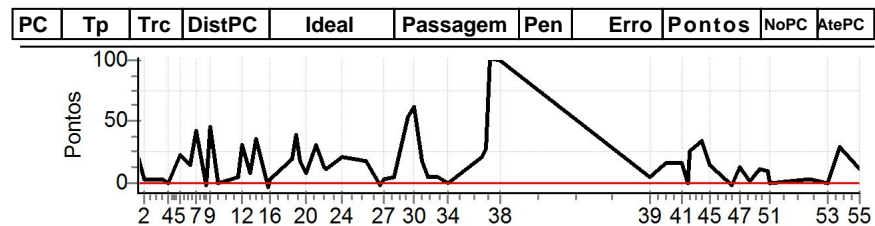

PC	Tp	Trc	DistPC	Ideal	Passagem	Pen	Erro	Pontos	NoPC	AtePC
N u m	256	256 / Marcia Mary Colevati Ferreira / Joao Batista Ferreira								
		Cat / NL / Largada Turismo Ligth / 3 / 10:44:00								
		Sao Paulo								
PC	Tp	Trc	DistPC	Ideal	Passagem	Pen	Erro	Pontos	NoPC	AtePC
1	Tmp	4	297	14:30:26.32	14:30:28.30	0	2.0s	+20	7°	7°
2	Tmp	7	668	14:31:10.08	14:31:10.27	0	0.2s	+2	4°	5°
3	Tmp	15	1528	14:33:04.21	14:33:04.41	0	0.2s	+2	2°	4°
4	Tmp	17	1770	14:33:49.56	14:33:49.53	0	0.0s	0	1°	3°
5	Tmp	21	2177	14:35:05.31	14:35:07.63	0	2.3s	+23	6°	4°
6	Tmp	25	2529	14:36:06.38	14:36:07.79	0	1.4s	+14	7°	4°
7	Tmp	29	2745	14:36:46.16	14:36:50.36	0	4.2s	+42	8°	6°
8	Tmp	36	3121	14:37:52.55	14:37:52.35	0	0.2s	-2	3°	6°
9	Tmp	38	3293	14:38:19.40	14:38:23.97	0	4.6s	+46	8°	6°
10	Tmp	42	3812	14:39:19.19	14:39:19.23	0	0.0s	0	1°	5°
11	Tmp	53	4672	14:41:23.11	14:41:23.56	0	0.5s	+5	4°	5°
12	Tmp	56	4846	14:41:52.96	14:41:56.08	0	3.1s	+31	6°	5°
13	Tmp	59	5302	14:42:43.40	14:42:44.13	0	0.7s	+7	4°	4°
14	Tmp	63	5563	14:43:21.16	14:43:24.72	0	3.6s	+36	5°	4°
15	Tmp	65	5852	14:44:47.71	14:44:47.31	0	0.4s	-4	1°	4°
16	Tmp	65	5953	14:45:02.86	14:45:03.11	0	0.3s	+3	3°	4°
17	Tmp	72	6698	14:47:16.85	14:47:18.76	0	1.9s	+19	7°	4°
18	Tmp	75	6986	14:47:52.60	14:47:56.51	0	3.9s	+39	7°	4°
19	Tmp	75	7151	14:48:09.10	14:48:10.79	0	1.7s	+17	6°	4°
20	Tmp	77	7586	14:48:52.18	14:48:52.98	0	0.8s	+8	3°	4°
21	Tmp	83	8250	14:50:04.04	14:50:07.06	0	3.0s	[+30]	7°	4°
22	Tmp	87	8762	14:50:53.95	14:50:55.24	0	1.3s	+13	5°	4°
23	Tmp	88	8823	14:50:59.58	14:51:00.69	0	1.1s	+11	5°	4°
24	Tmp	96	9940	14:52:54.84	14:52:56.80	0	2.0s	+20	8°	4°
25	Tmp	103	348	14:55:29.15	14:55:30.98	0	1.8s	+18	7°	4°
26	Tmp	107	779	14:56:57.62	14:56:57.43	0	0.2s	-2	3°	4°
27	Tmp	111	999	14:57:29.06	14:57:29.21	0	0.2s	+2	2°	4°
28	Tmp	115	1452	14:58:39.81	14:58:40.18	0	0.4s	+4	6°	4°
29	Tmp	123	1928	15:00:03.22	15:00:08.63	0	5.4s	+54	5°	4°
30	Tmp	128	2182	15:00:47.92	15:00:54.02	0	6.1s	+61	5°	4°
31	Tmp	130	2449	15:01:36.42	15:01:38.12	0	1.7s	+17	4°	3°
32	Tmp	134	2698	15:02:22.91	15:02:23.30	0	0.4s	+4	2°	3°
33	Tmp	138	3011	15:03:18.96	15:03:19.48	0	0.5s	+5	2°	3°
34	Tmp	142	3537	15:04:33.86	15:04:33.88	0	0.0s	0	2°	3°
35	Tmp	153	4661	15:08:20.19	15:08:22.14	0	2.0s	+20	7°	3°
36	Tmp	156	4764	15:08:42.69	15:08:45.41	0	2.7s	[+27]	4°	3°
37	Tmp	159	4851	15:09:02.75	15:09:12.84	0	10.1s	[+101]	6°	3°
38	Tmp	165	5047	15:10:15.01	15:10:25.03	0	10.0s	+100	7°	3°
39	Tmp	176	666	15:26:38.40	15:26:38.85	0	0.5s	+5	3°	3°
40	Tmp	183	1151	15:28:24.96	15:28:26.46	0	1.5s	+15	5°	3°
41	Tmp	189	1776	15:30:09.31	15:30:10.86	0	1.6s	+16	6°	3°
42	Tmp	194	2136	15:30:57.27	15:30:57.31	0	0.0s	0	1°	3°
43	Tmp	196	2239	15:31:11.85	15:31:14.37	0	2.5s	+25	3°	3°
44	Tmp	202	2627	15:32:21.10	15:32:24.44	0	3.3s	+33	6°	3°
45	Tmp	208	2980	15:33:23.97	15:33:25.34	0	1.4s	+14	7°	3°
46	Tmp	213	3812	15:35:44.47	15:35:44.23	0	0.2s	-2	2°	3°
47	Tmp	216	4150	15:36:32.59	15:36:33.79	0	1.2s	+12	5°	3°
48	Tmp	223	4545	15:37:46.56	15:37:46.68	0	0.1s	+1	2°	3°
49	Tmp	226	4854	15:38:47.71	15:38:48.81	0	1.1s	+11	6°	3°
50	Tmp	230	5228	15:39:39.88	15:39:40.73	0	0.9s	+9	5°	3°
51	Tmp	233	5317	15:39:53.63	15:39:53.52	0	0.1s	-1	2°	3°
52	Tmp	241	6431	15:44:19.31	15:44:19.53	0	0.2s	+2	4°	3°
53	Tmp	254	7159	15:46:13.00	15:46:12.90	0	0.1s	-1	2°	3°
54	Tmp	259	7497	15:47:34.96	15:47:37.75	0	2.8s	[+28]	6°	3°
55	Tmp	271	8299	15:49:47.20	15:49:48.27	0	1.1s	+11	6°	3°

Num	256	Pen	0	PCZ	4	Total PP	809	Col. Final	3°