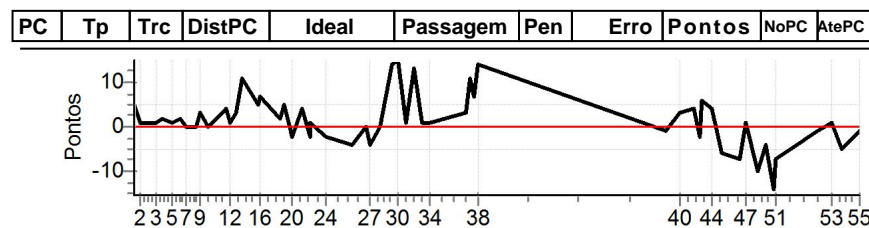

PC	Tp	Trc	DistPC	Ideal	Passagem	Pen	Erro	Pontos	NoPC	AtePC
N	8	8 / Marcio Ruckl / Marcio Ruckl Junior								
		Cat / NL / Largada Master / 11 / 08:31:00								
		Rio Negrinho								
u	5°									
m										
PC	Tp	Trc	DistPC	Ideal	Passagem	Pen	Erro	Pontos	NoPC	AtePC
1	Tmp	4	297	11:42:13.67	11:42:14.18	0	0.5s	+5	8°	8°
2	Tmp	7	668	11:42:43.90	11:42:43.95	0	0.1s	+1	4°	7°
3	Tmp	15	1528	11:43:59.46	11:43:59.60	0	0.1s	+1	6°	5°
4	Tmp	17	1770	11:44:33.34	11:44:33.51	0	0.2s	+2	6°	4°
5	Tmp	21	2177	11:45:21.71	11:45:21.78	0	0.1s	+1	2°	3°
6	Tmp	25	2529	11:46:04.59	11:46:04.76	0	0.2s	+2	1°	2°
7	Tmp	29	2745	11:46:38.80	11:46:38.80	0	0.0s	0	4°	1°
8	Tmp	36	3121	11:47:25.89	11:47:25.92	0	0.0s	0	2°	1°
9	Tmp	38	3293	11:47:45.17	11:47:45.45	0	0.3s	+3	3°	1°
10	Tmp	42	3812	11:48:26.40	11:48:26.36	0	0.0s	0	1°	1°
11	Tmp	53	4672	11:49:53.18	11:49:53.61	0	0.4s	+4	10°	1°
12	Tmp	56	4846	11:50:13.56	11:50:13.67	0	0.1s	+1	5°	1°
13	Tmp	59	5302	11:50:48.98	11:50:49.25	0	0.3s	+3	14°	1°
14	Tmp	63	5563	11:51:14.57	11:51:15.65	0	1.1s	+11	14°	1°
15	Tmp	65	5852	11:52:33.22	11:52:33.69	0	0.5s	+5	9°	1°
16	Tmp	65	5953	11:52:44.24	11:52:44.97	0	0.7s	+7	14°	2°
17	Tmp	72	6698	11:54:20.97	11:54:21.18	0	0.2s	+2	3°	1°
18	Tmp	75	6986	11:54:45.82	11:54:46.28	0	0.5s	+5	11°	3°
19	Tmp	75	7151	11:54:57.47	11:54:57.80	0	0.3s	+3	5°	3°
20	Tmp	77	7586	11:55:27.80	11:55:27.59	0	0.2s	-2	6°	3°
21	Tmp	83	8250	11:56:16.78	11:56:17.21	0	0.4s	+4	7°	3°
22	Tmp	87	8762	11:56:51.72	11:56:51.52	0	0.2s	-2	4°	3°
23	Tmp	88	8823	11:56:55.38	11:56:55.43	0	0.1s	+1	3°	3°
24	Tmp	96	9940	11:58:14.09	11:58:13.88	0	0.2s	-2	5°	4°
25	Tmp	103	348	12:00:24.71	12:00:24.30	0	0.4s	-4	6°	3°
26	Tmp	107	779	12:01:37.45	12:01:37.48	0	0.0s	0	2°	3°
27	Tmp	111	999	12:01:58.25	12:01:57.81	0	0.4s	-4	9°	3°
28	Tmp	115	1452	12:02:47.31	12:02:47.35	0	0.0s	0	1°	3°
29	Tmp	123	1928	12:03:48.20	12:03:49.60	0	1.4s	[+14]	3°	3°
30	Tmp	128	2182	12:04:21.76	12:04:23.26	0	1.5s	[+15]	14°	3°
31	Tmp	130	2449	12:04:54.63	12:04:54.73	0	0.1s	+1	4°	2°
32	Tmp	134	2698	12:05:33.64	12:05:34.93	0	1.3s	+13	12°	3°
33	Tmp	138	3011	12:06:12.30	12:06:12.44	0	0.1s	+1	2°	3°
34	Tmp	142	3537	12:07:01.02	12:07:01.14	0	0.1s	+1	5°	2°
35	Tmp	153	4661	12:09:57.13	12:09:57.45	0	0.3s	+3	8°	3°
36	Tmp	156	4764	12:10:15.68	12:10:16.82	0	1.1s	+11	12°	3°
37	Tmp	159	4851	12:10:35.13	12:10:35.85	0	0.7s	+7	12°	4°
38	Tmp	165	5047	12:11:01.12	12:11:02.49	0	1.4s	[+14]	13°	5°
39	Tmp	176	666	12:26:44.01	12:26:43.92	0	0.1s	-1	6°	5°
40	Tmp	183	1151	12:27:47.64	12:27:47.89	0	0.3s	+3	10°	5°
41	Tmp	189	1776	12:29:03.17	12:29:03.59	0	0.4s	+4	7°	4°
42	Tmp	194	2136	12:29:34.29	12:29:34.05	0	0.2s	-2	8°	5°
43	Tmp	196	2239	12:29:44.20	12:29:44.77	0	0.6s	+6	8°	4°
44	Tmp	202	2627	12:30:32.33	12:30:32.70	0	0.4s	+4	4°	4°
45	Tmp	208	2980	12:31:18.34	12:31:17.76	0	0.6s	-6	8°	4°
46	Tmp	213	3812	12:32:53.02	12:32:52.29	0	0.7s	-7	6°	4°
47	Tmp	216	4150	12:33:25.26	12:33:25.35	0	0.1s	+1	4°	3°
48	Tmp	223	4545	12:34:16.62	12:34:15.65	0	1.0s	-10	12°	4°
49	Tmp	226	4854	12:35:02.44	12:35:02.08	0	0.4s	-4	8°	4°
50	Tmp	230	5228	12:35:38.37	12:35:36.98	0	1.4s	[-14]	14°	5°
51	Tmp	233	5317	12:35:47.58	12:35:46.90	0	0.7s	-7	14°	6°
52	Tmp	241	6431	12:39:17.20	12:39:17.08	0	0.1s	-1	6°	6°
53	Tmp	254	7159	12:40:36.16	12:40:36.22	0	0.1s	+1	4°	6°
54	Tmp	259	7497	12:41:19.33	12:41:18.80	0	0.5s	-5	9°	5°
55	Tmp	271	8299	12:42:52.28	12:42:52.23	0	0.1s	-1	7°	5°

Num	8	Pen	0	PCZ	5	Total PP	175	Col. Final	5°