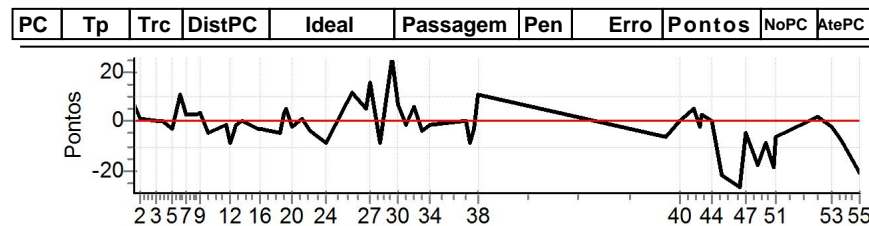

PC	Tp	Trc	DistPC	Ideal	Passagem	Pen	Erro	Pontos	NoPC	AtePC
N u m	7	7 / Eduardo Moser / Ivo Renato Mayer								
		Cat / NL / Largada		Master / 13 / 08:33:00						
		Gaspar								
PC	Tp	Trc	DistPC	Ideal	Passagem	Pen	Erro	Pontos	NoPC	AtePC
1	Tmp	4	297	11:44:13.67	11:44:14.41	0	0.7s	+7	12°	12°
2	Tmp	7	668	11:44:43.90	11:44:43.99	0	0.1s	+1	3°	9°
3	Tmp	15	1528	11:45:59.46	11:45:59.42	0	0.0s	0	1°	3°
4	Tmp	17	1770	11:46:33.34	11:46:33.37	0	0.0s	0	1°	1°
5	Tmp	21	2177	11:47:21.71	11:47:21.37	0	0.3s	-3	5°	2°
6	Tmp	25	2529	11:48:04.59	11:48:05.73	0	1.1s	+11	14°	4°
7	Tmp	29	2745	11:48:38.80	11:48:39.10	0	0.3s	+3	8°	5°
8	Tmp	36	3121	11:49:25.89	11:49:26.20	0	0.3s	+3	10°	7°
9	Tmp	38	3293	11:49:45.17	11:49:45.60	0	0.4s	+4	6°	7°
10	Tmp	42	3812	11:50:26.40	11:50:25.94	0	0.5s	-5	8°	9°
11	Tmp	53	4672	11:51:53.18	11:51:53.08	0	0.1s	-1	3°	7°
12	Tmp	56	4846	11:52:13.56	11:52:12.64	0	0.9s	-9	14°	9°
13	Tmp	59	5302	11:52:48.98	11:52:48.90	0	0.1s	-1	5°	9°
14	Tmp	63	5563	11:53:14.57	11:53:14.60	0	0.0s	0	1°	7°
15	Tmp	65	5852	11:54:33.22	11:54:32.90	0	0.3s	-3	4°	5°
16	Tmp	65	5953	11:54:44.24	11:54:43.96	0	0.3s	-3	10°	5°
17	Tmp	72	6698	11:56:20.97	11:56:20.48	0	0.5s	-5	12°	8°
18	Tmp	75	6986	11:56:45.82	11:56:46.21	0	0.4s	+4	8°	6°
19	Tmp	75	7151	11:56:57.47	11:56:57.96	0	0.5s	+5	10°	7°
20	Tmp	77	7586	11:57:27.80	11:57:27.56	0	0.2s	-2	5°	8°
21	Tmp	83	8250	11:58:16.78	11:58:16.83	0	0.1s	+1	1°	6°
22	Tmp	87	8762	11:58:51.72	11:58:51.34	0	0.4s	-4	10°	6°
23	Tmp	88	8823	11:58:55.38	11:58:54.95	0	0.4s	-4	12°	6°
24	Tmp	96	9940	12:00:14.09	12:00:13.21	0	0.9s	-9	15°	8°
25	Tmp	103	348	12:02:24.71	12:02:25.90	0	1.2s	+12	13°	9°
26	Tmp	107	779	12:03:37.45	12:03:37.95	0	0.5s	+5	12°	9°
27	Tmp	111	999	12:03:58.25	12:03:59.82	0	1.6s	+16	14°	10°
28	Tmp	115	1452	12:04:47.31	12:04:46.44	0	0.9s	-9	14°	10°
29	Tmp	123	1928	12:05:48.20	12:05:50.84	0	2.6s	[+26]	12°	10°
30	Tmp	128	2182	12:06:21.76	12:06:22.49	0	0.7s	+7	7°	10°
31	Tmp	130	2449	12:06:54.63	12:06:54.53	0	0.1s	-1	3°	10°
32	Tmp	134	2698	12:07:33.64	12:07:34.26	0	0.6s	+6	5°	9°
33	Tmp	138	3011	12:08:12.30	12:08:11.88	0	0.4s	-4	11°	10°
34	Tmp	142	3537	12:09:01.02	12:09:00.90	0	0.1s	-1	4°	9°
35	Tmp	153	4661	12:11:57.13	12:11:57.11	0	0.0s	0	1°	9°
36	Tmp	156	4764	12:12:15.68	12:12:14.82	0	0.9s	-9	8°	9°
37	Tmp	159	4851	12:12:35.13	12:12:34.84	0	0.3s	-3	6°	9°
38	Tmp	165	5047	12:13:01.12	12:13:02.24	0	1.1s	+11	10°	9°
39	Tmp	176	666	12:28:44.01	12:28:43.44	0	0.6s	-6	15°	9°
40	Tmp	183	1151	12:29:47.64	12:29:47.64	0	0.0s	0	1°	9°
41	Tmp	189	1776	12:31:03.17	12:31:03.64	0	0.5s	+5	9°	9°
42	Tmp	194	2136	12:31:34.29	12:31:34.14	0	0.2s	-2	7°	9°
43	Tmp	196	2239	12:31:44.20	12:31:44.45	0	0.3s	+3	4°	9°
44	Tmp	202	2627	12:32:32.33	12:32:32.31	0	0.0s	0	1°	8°
45	Tmp	208	2980	12:33:18.34	12:33:16.16	0	2.2s	[-22]	15°	9°
46	Tmp	213	3812	12:34:53.02	12:34:50.36	0	2.7s	[-27]	15°	9°
47	Tmp	216	4150	12:35:25.26	12:35:24.72	0	0.5s	-5	13°	9°
48	Tmp	223	4545	12:36:16.62	12:36:14.85	0	1.8s	-18	14°	11°
49	Tmp	226	4854	12:37:02.44	12:37:01.56	0	0.9s	-9	14°	11°
50	Tmp	230	5228	12:37:38.37	12:37:36.52	0	1.9s	-19	15°	11°
51	Tmp	233	5317	12:37:47.58	12:37:46.99	0	0.6s	-6	12°	11°
52	Tmp	241	6431	12:41:17.20	12:41:17.35	0	0.2s	+2	10°	11°
53	Tmp	254	7159	12:42:36.16	12:42:35.98	0	0.2s	-2	8°	12°
54	Tmp	259	7497	12:43:19.33	12:43:18.57	0	0.8s	-8	13°	12°
55	Tmp	271	8299	12:44:52.28	12:44:50.23	0	2.1s	[-21]	15°	12°

Num	7	Pen	0	PCZ	6	Total PP	257	Col. Final	12°