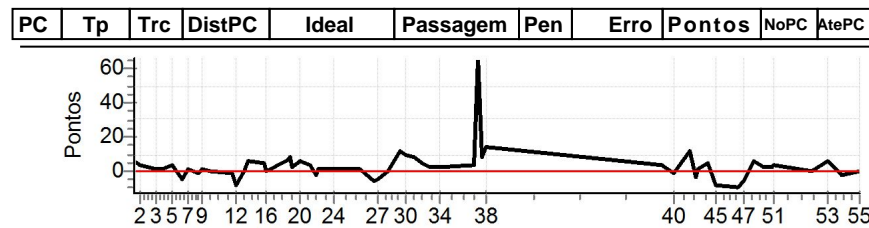

PC	Tp	Trc	DistPC	Ideal	Passagem	Pen	Erro	Pontos	NoPC	AtePC	
N	113	113 / Rafael Olair Fagundes / David Rahd									
		Cat / NL / Largada		Graduado / 25 / 09:21:00							
		Varzea Grande									
PC	Tp	Trc	DistPC	Ideal	Passagem	Pen	Erro	Pontos	NoPC	AtePC	
1	Tmp	4	297	12:42:31.69	12:42:32.21	0	0.5s	+5	19 °	19 °	
2	Tmp	7	668	12:43:06.04	12:43:06.36	0	0.3s	+3	17 °	19 °	
3	Tmp	15	1528	12:44:32.51	12:44:32.63	0	0.1s	+1	1 °	12 °	
4	Tmp	17	1770	12:45:08.36	12:45:08.48	0	0.1s	+1	3 °	8 °	
5	Tmp	21	2177	12:46:02.65	12:46:02.96	0	0.3s	+3	12 °	9 °	
6	Tmp	25	2529	12:46:50.56	12:46:50.11	0	0.5s	-5	10 °	10 °	
7	Tmp	29	2745	12:47:24.34	12:47:24.46	0	0.1s	+1	3 °	8 °	
8	Tmp	36	3121	12:48:16.96	12:48:16.79	0	0.2s	-2	10 °	9 °	
9	Tmp	38	3293	12:48:39.06	12:48:39.15	0	0.1s	+1	5 °	8 °	
10	Tmp	42	3812	12:49:25.95	12:49:25.92	0	0.0s	0	1 °	4 °	
11	Tmp	53	4672	12:51:25.91	12:51:25.71	0	0.2s	-2	8 °	3 °	
12	Tmp	56	4846	12:51:49.56	12:51:48.63	0	0.9s	-9	22 °	6 °	
13	Tmp	59	5302	12:52:29.90	12:52:29.84	0	0.1s	-1	3 °	5 °	
14	Tmp	63	5563	12:52:58.93	12:52:59.57	0	0.6s	+6	15 °	6 °	
15	Tmp	65	5852	12:54:19.69	12:54:20.10	0	0.4s	+4	13 °	7 °	
16	Tmp	65	5953	12:54:31.81	12:54:31.84	0	0.0s	0	1 °	6 °	
17	Tmp	72	6698	12:56:18.95	12:56:19.41	0	0.5s	+5	15 °	6 °	
18	Tmp	75	6986	12:56:47.43	12:56:48.19	0	0.8s	+8	17 °	7 °	
19	Tmp	75	7151	12:57:00.63	12:57:00.84	0	0.2s	+2	3 °	6 °	
20	Tmp	77	7586	12:57:35.02	12:57:35.53	0	0.5s	+5	20 °	6 °	
21	Tmp	83	8250	12:58:31.40	12:58:31.70	0	0.3s	+3	6 °	7 °	
22	Tmp	87	8762	12:59:11.46	12:59:11.13	0	0.3s	-3	10 °	7 °	
23	Tmp	88	8823	12:59:15.76	12:59:15.81	0	0.1s	+1	4 °	6 °	
24	Tmp	96	9940	13:00:46.03	13:00:46.11	0	0.1s	+1	3 °	6 °	
25	Tmp	103	348	13:03:02.96	13:03:03.02	0	0.1s	+1	1 °	5 °	
26	Tmp	107	779	13:04:20.00	13:04:19.41	0	0.6s	-6	17 °	6 °	
27	Tmp	111	999	13:04:43.69	13:04:43.23	0	0.5s	-5	17 °	6 °	
28	Tmp	115	1452	13:05:39.17	13:05:39.10	0	0.1s	-1	4 °	6 °	
29	Tmp	123	1928	13:06:45.84	13:06:46.98	0	1.1s	[+11]	1 °	6 °	
30	Tmp	128	2182	13:07:22.49	13:07:23.36	0	0.9s	+9	14 °	7 °	
31	Tmp	130	2449	13:08:00.21	13:08:00.97	0	0.8s	+8	18 °	7 °	
32	Tmp	134	2698	13:08:41.32	13:08:41.68	0	0.4s	+4	13 °	8 °	
33	Tmp	138	3011	13:09:25.50	13:09:25.74	0	0.2s	+2	12 °	8 °	
34	Tmp	142	3537	13:10:21.80	13:10:22.01	0	0.2s	+2	12 °	8 °	
35	Tmp	153	4661	13:13:33.17	13:13:33.51	0	0.3s	+3	15 °	9 °	
36	Tmp	156	4764	13:13:53.26	13:13:59.83	0	6.6s	[+66]	23 °	8 °	
37	Tmp	159	4851	13:14:12.71	13:14:13.48	0	0.8s	+8	14 °	8 °	
38	Tmp	165	5047	13:14:40.92	13:14:42.36	0	1.4s	[+14]	7 °	8 °	
39	Tmp	176	666	13:30:35.74	13:30:36.08	0	0.3s	+3	13 °	8 °	
40	Tmp	183	1151	13:31:44.40	13:31:44.25	0	0.2s	-2	6 °	8 °	
41	Tmp	189	1776	13:33:07.76	13:33:08.85	0	1.1s	[+11]	24 °	9 °	
42	Tmp	194	2136	13:33:43.64	13:33:43.20	0	0.4s	-4	15 °	9 °	
43	Tmp	196	2239	13:33:55.07	13:33:55.15	0	0.1s	+1	3 °	9 °	
44	Tmp	202	2627	13:34:49.11	13:34:49.54	0	0.4s	+4	5 °	9 °	
45	Tmp	208	2980	13:35:39.82	13:35:38.94	0	0.9s	-9	18 °	9 °	
46	Tmp	213	3812	13:37:33.28	13:37:32.30	0	1.0s	-10	18 °	9 °	
47	Tmp	216	4150	13:38:10.08	13:38:09.37	0	0.7s	-7	23 °	10 °	
48	Tmp	223	4545	13:39:07.61	13:39:08.06	0	0.5s	+5	12 °	11 °	
49	Tmp	226	4854	13:39:57.56	13:39:57.80	0	0.2s	+2	7 °	10 °	
50	Tmp	230	5228	13:40:37.69	13:40:37.90	0	0.2s	+2	9 °	10 °	
51	Tmp	233	5317	13:40:48.14	13:40:48.42	0	0.3s	+3	7 °	9 °	
52	Tmp	241	6431	13:44:20.19	13:44:20.08	0	0.1s	-1	5 °	9 °	
53	Tmp	254	7159	13:45:49.51	13:45:49.97	0	0.5s	+5	18 °	10 °	
54	Tmp	259	7497	13:46:58.95	13:46:58.70	0	0.3s	-3	10 °	10 °	
55	Tmp	271	8299	13:48:41.95	13:48:41.98	0	0.0s	0	1 °	10 °	

Num	113	Pen	0	PCZ	3	Total PP	182	Col. Final	10°