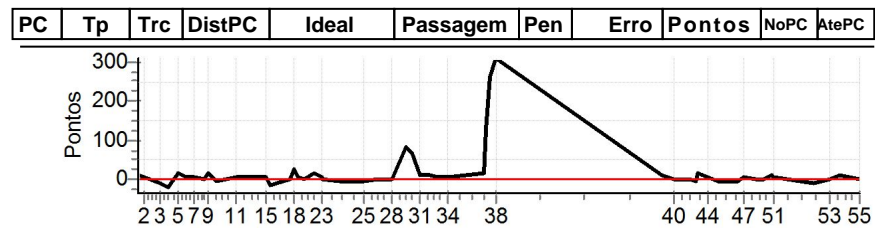

PC	Tp	Trc	DistPC	Ideal	Passagem	Pen	Erro	Pontos	NoPC	AtePC	
N u m	212	212 / Eduardo Pereira Silva / Maria Beatriz de Andrade Silva									
		Cat / NL / Largada		Turismo / 20 / 10:06:00							
		Belo Horizonte									
PC	Tp	Trc	DistPC	Ideal	Passagem	Pen	Erro	Pontos	NoPC	AtePC	
1	Tmp	4	297	13:36:18.07	13:36:18.95	0	0.9s	+9	25 °	25 °	
2	Tmp	7	668	13:36:55.34	13:36:55.72	0	0.4s	+4	16 °	19 °	
3	Tmp	15	1528	13:38:29.86	13:38:28.84	0	1.0s	-10	23 °	24 °	
4	Tmp	17	1770	13:39:08.20	13:39:06.09	0	2.1s	[-21]	27 °	26 °	
5	Tmp	21	2177	13:40:08.02	13:40:09.64	0	1.6s	+16	25 °	26 °	
6	Tmp	25	2529	13:41:00.45	13:41:01.07	0	0.6s	+6	14 °	26 °	
7	Tmp	29	2745	13:41:41.76	13:41:42.28	0	0.5s	+5	12 °	25 °	
8	Tmp	36	3121	13:42:38.91	13:42:39.03	0	0.1s	+1	5 °	25 °	
9	Tmp	38	3293	13:43:01.66	13:43:03.10	0	1.4s	+14	25 °	25 °	
10	Tmp	42	3812	13:43:52.53	13:43:52.11	0	0.4s	-4	23 °	25 °	
11	Tmp	53	4672	13:45:39.08	13:45:39.79	0	0.7s	+7	17 °	25 °	
12	Tmp	56	4846	13:46:03.81	13:46:04.11	0	0.3s	+3	9 °	23 °	
13	Tmp	59	5302	13:46:46.78	13:46:47.05	0	0.3s	+3	18 °	23 °	
14	Tmp	63	5563	13:47:18.87	13:47:19.55	0	0.7s	+7	15 °	23 °	
15	Tmp	65	5852	13:48:42.20	13:48:42.46	0	0.3s	+3	14 °	23 °	
16	Tmp	65	5953	13:48:55.67	13:48:53.87	0	1.8s	[-18]	27 °	23 °	
17	Tmp	72	6698	13:50:53.19	13:50:53.40	0	0.2s	+2	4 °	22 °	
18	Tmp	75	6986	13:51:23.35	13:51:25.78	0	2.4s	[+24]	25 °	23 °	
19	Tmp	75	7151	13:51:37.49	13:51:37.78	0	0.3s	+3	5 °	23 °	
20	Tmp	77	7586	13:52:14.35	13:52:14.31	0	0.0s	0	1 °	21 °	
21	Tmp	83	8250	13:53:15.10	13:53:16.51	0	1.4s	+14	24 °	21 °	
22	Tmp	87	8762	13:53:57.97	13:53:58.34	0	0.4s	+4	14 °	21 °	
23	Tmp	88	8823	13:54:02.85	13:54:03.09	0	0.2s	+2	9 °	21 °	
24	Tmp	96	9940	13:55:41.94	13:55:41.41	0	0.5s	-5	21 °	21 °	
25	Tmp	103	348	13:58:03.26	13:58:02.57	0	0.7s	-7	22 °	21 °	
26	Tmp	107	779	13:59:23.25	13:59:23.40	0	0.2s	+2	7 °	21 °	
27	Tmp	111	999	13:59:49.31	13:59:49.24	0	0.1s	-1	4 °	21 °	
28	Tmp	115	1452	14:00:49.89	14:00:49.70	0	0.2s	-2	7 °	19 °	
29	Tmp	123	1928	14:02:03.28	14:02:11.35	0	8.1s	+81	25 °	20 °	
30	Tmp	128	2182	14:02:42.42	14:02:49.33	0	6.9s	+69	23 °	21 °	
31	Tmp	130	2449	14:03:23.16	14:03:24.14	0	1.0s	+10	17 °	21 °	
32	Tmp	134	2698	14:04:21.91	14:04:22.97	0	1.1s	+11	15 °	21 °	
33	Tmp	138	3011	14:05:09.30	14:05:09.66	0	0.4s	+4	8 °	21 °	
34	Tmp	142	3537	14:06:11.22	14:06:11.85	0	0.6s	+6	21 °	21 °	
35	Tmp	153	4661	14:09:30.80	14:09:32.05	0	1.3s	+13	25 °	21 °	
36	Tmp	156	4764	14:09:50.89	14:10:04.02	0	13.1s	+131	27 °	21 °	
37	Tmp	159	4851	14:10:10.34	14:10:36.87	0	26.5s	+265	24 °	22 °	
38	Tmp	165	5047	14:10:40.45	14:11:11.46	0	31.0s	[+310]	25 °	22 °	
39	Tmp	176	666	14:26:42.15	14:26:43.23	0	1.1s	+11	25 °	22 °	
40	Tmp	183	1151	14:27:54.36	14:27:54.56	0	0.2s	+2	9 °	22 °	
41	Tmp	189	1776	14:29:22.78	14:29:22.78	0	0.0s	0	1 °	22 °	
42	Tmp	194	2136	14:30:01.94	14:30:01.61	0	0.3s	-3	16 °	22 °	
43	Tmp	196	2239	14:30:14.08	14:30:15.33	0	1.3s	+13	15 °	22 °	
44	Tmp	202	2627	14:31:13.19	14:31:13.73	0	0.5s	+5	7 °	22 °	
45	Tmp	208	2980	14:32:06.24	14:32:05.92	0	0.3s	-3	7 °	22 °	
46	Tmp	213	3812	14:33:57.40	14:33:57.02	0	0.4s	-4	8 °	22 °	
47	Tmp	216	4150	14:34:37.99	14:34:38.45	0	0.5s	+5	16 °	22 °	
48	Tmp	223	4545	14:35:41.24	14:35:41.26	0	0.0s	0	2 °	22 °	
49	Tmp	226	4854	14:36:34.52	14:36:34.33	0	0.2s	-2	6 °	22 °	
50	Tmp	230	5228	14:37:18.66	14:37:19.88	0	1.2s	+12	23 °	22 °	
51	Tmp	233	5317	14:37:30.29	14:37:30.82	0	0.5s	+5	16 °	22 °	
52	Tmp	241	6431	14:41:23.09	14:41:22.19	0	0.9s	-9	23 °	22 °	
53	Tmp	254	7159	14:42:56.73	14:42:56.78	0	0.1s	+1	4 °	22 °	
54	Tmp	259	7497	14:43:56.15	14:43:56.95	0	0.8s	+8	15 °	22 °	
55	Tmp	271	8299	14:45:46.03	14:45:46.21	0	0.2s	+2	16 °	22 °	

Num	212	Pen	0	PCZ	3	Total PP	809	Col. Final	22°