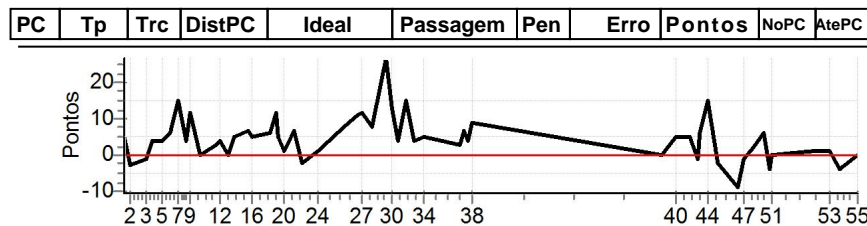

PC	Tp	Trc	DistPC	Ideal	Passagem	Pen	Erro	Pontos	NoPC	AtePC
N	13	13 / Acyr Hideki Rodrigues da Silva / Renan P. Medeiros								
u		Cat / NL / Largada		Master / 10 / 08:30:00						
m	11º	Corupa								
PC	Tp	Trc	DistPC	Ideal	Passagem	Pen	Erro	Pontos	NoPC	AtePC
1	Tmp	4	297	11:41:13.67	11:41:14.13	0	0.5s	+5	9º	9º
2	Tmp	7	668	11:41:43.90	11:41:43.65	0	0.3s	-3	14º	13º
3	Tmp	15	1528	11:42:59.46	11:42:59.37	0	0.1s	-1	7º	10º
4	Tmp	17	1770	11:43:33.34	11:43:33.69	0	0.4s	+4	11º	12º
5	Tmp	21	2177	11:44:21.71	11:44:22.10	0	0.4s	+4	8º	11º
6	Tmp	25	2529	11:45:04.59	11:45:05.16	0	0.6s	+6	6º	11º
7	Tmp	29	2745	11:45:38.80	11:45:40.27	0	1.5s	[+15]	15º	12º
8	Tmp	36	3121	11:46:25.89	11:46:26.27	0	0.4s	+4	13º	12º
9	Tmp	38	3293	11:46:45.17	11:46:46.38	0	1.2s	+12	15º	14º
10	Tmp	42	3812	11:47:26.40	11:47:26.42	0	0.0s	0	2º	12º
11	Tmp	53	4672	11:48:53.18	11:48:53.49	0	0.3s	+3	8º	12º
12	Tmp	56	4846	11:49:13.56	11:49:14.00	0	0.4s	+4	12º	12º
13	Tmp	59	5302	11:49:48.98	11:49:48.94	0	0.0s	0	3º	12º
14	Tmp	63	5563	11:50:14.57	11:50:15.08	0	0.5s	+5	8º	11º
15	Tmp	65	5852	11:51:33.22	11:51:33.93	0	0.7s	+7	12º	11º
16	Tmp	65	5953	11:51:44.24	11:51:44.72	0	0.5s	+5	13º	12º
17	Tmp	72	6698	11:53:20.97	11:53:21.56	0	0.6s	+6	14º	12º
18	Tmp	75	6986	11:53:45.82	11:53:47.03	0	1.2s	+12	15º	13º
19	Tmp	75	7151	11:53:57.47	11:53:57.99	0	0.5s	+5	12º	13º
20	Tmp	77	7586	11:54:27.80	11:54:27.91	0	0.1s	+1	2º	13º
21	Tmp	83	8250	11:55:16.78	11:55:17.47	0	0.7s	+7	10º	13º
22	Tmp	87	8762	11:55:51.72	11:55:51.54	0	0.2s	-2	5º	12º
23	Tmp	88	8823	11:55:55.38	11:55:55.21	0	0.2s	-2	7º	13º
24	Tmp	96	9940	11:57:14.09	11:57:14.19	0	0.1s	+1	2º	12º
25	Tmp	103	348	11:59:24.71	11:59:25.50	0	0.8s	+8	11º	12º
26	Tmp	107	779	12:00:37.45	12:00:38.54	0	1.1s	+11	14º	12º
27	Tmp	111	999	12:00:58.25	12:00:59.43	0	1.2s	+12	13º	13º
28	Tmp	115	1452	12:01:47.31	12:01:48.12	0	0.8s	+8	11º	13º
29	Tmp	123	1928	12:02:48.20	12:02:50.92	0	2.7s	[+27]	13º	13º
30	Tmp	128	2182	12:03:21.76	12:03:23.03	0	1.3s	+13	11º	13º
31	Tmp	130	2449	12:03:54.63	12:03:55.02	0	0.4s	+4	9º	13º
32	Tmp	134	2698	12:04:33.64	12:04:35.14	0	1.5s	[+15]	14º	13º
33	Tmp	138	3011	12:05:12.30	12:05:12.73	0	0.4s	+4	12º	13º
34	Tmp	142	3537	12:06:01.02	12:06:01.47	0	0.5s	+5	10º	13º
35	Tmp	153	4661	12:08:57.13	12:08:57.44	0	0.3s	+3	9º	13º
36	Tmp	156	4764	12:09:15.68	12:09:16.39	0	0.7s	+7	4º	13º
37	Tmp	159	4851	12:09:35.13	12:09:35.56	0	0.4s	+4	9º	13º
38	Tmp	165	5047	12:10:01.12	12:10:01.99	0	0.9s	+9	6º	13º
39	Tmp	176	666	12:25:44.01	12:25:44.00	0	0.0s	0	2º	13º
40	Tmp	183	1151	12:26:47.64	12:26:48.12	0	0.5s	+5	13º	13º
41	Tmp	189	1776	12:28:03.17	12:28:03.71	0	0.5s	+5	10º	13º
42	Tmp	194	2136	12:28:34.29	12:28:34.15	0	0.1s	-1	5º	13º
43	Tmp	196	2239	12:28:44.20	12:28:44.84	0	0.6s	+6	9º	13º
44	Tmp	202	2627	12:29:32.33	12:29:33.82	0	1.5s	[+15]	13º	13º
45	Tmp	208	2980	12:30:18.34	12:30:18.11	0	0.2s	-2	2º	13º
46	Tmp	213	3812	12:31:53.02	12:31:52.11	0	0.9s	-9	10º	13º
47	Tmp	216	4150	12:32:25.26	12:32:25.17	0	0.1s	-1	5º	13º
48	Tmp	223	4545	12:33:16.62	12:33:16.77	0	0.2s	+2	4º	13º
49	Tmp	226	4854	12:34:02.44	12:34:03.04	0	0.6s	+6	13º	13º
50	Tmp	230	5228	12:34:38.37	12:34:38.02	0	0.4s	-4	4º	13º
51	Tmp	233	5317	12:34:47.58	12:34:47.59	0	0.0s	0	1º	12º
52	Tmp	241	6431	12:38:17.20	12:38:17.25	0	0.1s	+1	7º	12º
53	Tmp	254	7159	12:39:36.16	12:39:36.22	0	0.1s	+1	5º	11º
54	Tmp	259	7497	12:40:19.33	12:40:18.95	0	0.4s	-4	8º	11º
55	Tmp	271	8299	12:41:52.28	12:41:52.25	0	0.0s	0	2º	11º

Num	13	Pen	0	PCZ	5	Total PP	234	Col. Final	11º