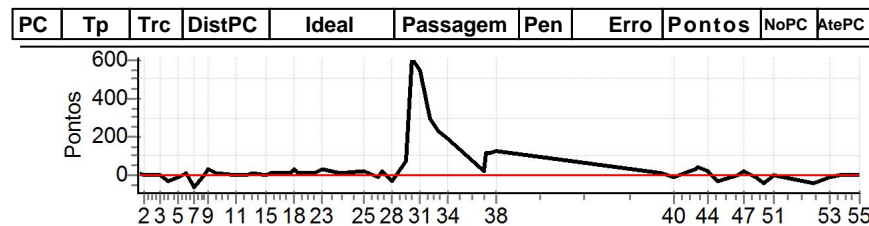

PC	Tp	Trc	DistPC	Ideal	Passagem	Pen	Erro	Pontos	NoPC	AtePC	
N u m	201	201 / Sara Castanheira Fernandes / Paula Andrea Franco Acuna									
		Cat / NL / Largada		Turismo / 21 / 10:07:00							
		Sao Jose dos Campos									
PC	Tp	Trc	DistPC	Ideal	Passagem	Pen	Erro	Pontos	NoPC	AtePC	
1	Tmp	4	297	13:37:18.07	13:37:18.94	0	0.9s	+9	24 °	24 °	
2	Tmp	7	668	13:37:55.34	13:37:55.16	0	0.2s	-2	8 °	14 °	
3	Tmp	15	1528	13:39:29.86	13:39:29.59	0	0.3s	-3	11 °	12 °	
4	Tmp	17	1770	13:40:08.20	13:40:05.09	0	3.1s	-31	28 °	28 °	
5	Tmp	21	2177	13:41:08.02	13:41:07.09	0	0.9s	-9	22 °	27 °	
6	Tmp	25	2529	13:42:00.45	13:42:01.44	0	1.0s	+10	23 °	27 °	
7	Tmp	29	2745	13:42:41.76	13:42:35.02	0	6.7s	-67	27 °	28 °	
8	Tmp	36	3121	13:43:38.91	13:43:38.63	0	0.3s	-3	17 °	28 °	
9	Tmp	38	3293	13:44:01.66	13:44:04.13	0	2.5s	+25	27 °	28 °	
10	Tmp	42	3812	13:44:52.53	13:44:52.81	0	0.3s	+3	20 °	28 °	
11	Tmp	53	4672	13:46:39.08	13:46:38.89	0	0.2s	-2	6 °	28 °	
12	Tmp	56	4846	13:47:03.81	13:47:03.42	0	0.4s	-4	10 °	26 °	
13	Tmp	59	5302	13:47:46.78	13:47:46.79	0	0.0s	0	2 °	26 °	
14	Tmp	63	5563	13:48:18.87	13:48:19.84	0	1.0s	+10	18 °	25 °	
15	Tmp	65	5852	13:49:42.20	13:49:42.09	0	0.1s	-1	3 °	25 °	
16	Tmp	65	5953	13:49:55.67	13:49:55.95	0	0.3s	+3	13 °	25 °	
17	Tmp	72	6698	13:51:53.19	13:51:53.84	0	0.7s	+7	14 °	25 °	
18	Tmp	75	6986	13:52:23.35	13:52:26.03	0	2.7s	[+27]	26 °	25 °	
19	Tmp	75	7151	13:52:37.49	13:52:38.61	0	1.1s	+11	22 °	24 °	
20	Tmp	77	7586	13:53:14.35	13:53:15.36	0	1.0s	+10	23 °	24 °	
21	Tmp	83	8250	13:54:15.10	13:54:16.26	0	1.2s	+12	21 °	24 °	
22	Tmp	87	8762	13:54:57.97	13:55:00.96	0	3.0s	[+30]	26 °	25 °	
23	Tmp	88	8823	13:55:02.85	13:55:05.48	0	2.6s	+26	27 °	25 °	
24	Tmp	96	9940	13:56:41.94	13:56:42.22	0	0.3s	+3	18 °	25 °	
25	Tmp	103	348	13:59:03.26	13:59:05.15	0	1.9s	+19	25 °	25 °	
26	Tmp	107	779	14:00:23.25	14:00:21.55	0	1.7s	-17	23 °	25 °	
27	Tmp	111	999	14:00:49.31	14:00:51.37	0	2.1s	+21	25 °	25 °	
28	Tmp	115	1452	14:01:49.89	14:01:46.23	0	3.7s	-37	25 °	23 °	
29	Tmp	123	1928	14:03:03.28	14:03:10.67	0	7.4s	+74	22 °	23 °	
30	Tmp	128	2182	14:03:42.42	14:04:43.51	0	1m01s	[+611]	27 °	23 °	
31	Tmp	130	2449	14:04:23.16	14:05:18.34	0	55.2s	+552	27 °	26 °	
32	Tmp	134	2698	14:05:21.91	14:05:51.52	0	29.6s	+296	27 °	26 °	
33	Tmp	138	3011	14:06:09.30	14:06:31.82	0	22.5s	+225	27 °	26 °	
34	Tmp	142	3537	14:07:11.22	14:07:29.47	0	18.3s	+183	27 °	26 °	
35	Tmp	153	4661	14:10:30.80	14:10:32.22	0	1.4s	+14	26 °	26 °	
36	Tmp	156	4764	14:10:50.89	14:11:01.92	0	11.0s	+110	26 °	26 °	
37	Tmp	159	4851	14:11:10.34	14:11:21.95	0	11.6s	+116	23 °	26 °	
38	Tmp	165	5047	14:11:40.45	14:11:52.67	0	12.2s	+122	22 °	26 °	
39	Tmp	176	666	14:27:42.15	14:27:42.52	0	0.4s	+4	14 °	26 °	
40	Tmp	183	1151	14:28:54.36	14:28:52.60	0	1.8s	-18	25 °	26 °	
41	Tmp	189	1776	14:30:22.78	14:30:24.09	0	1.3s	+13	24 °	26 °	
42	Tmp	194	2136	14:31:01.94	14:31:04.77	0	2.8s	[+28]	28 °	26 °	
43	Tmp	196	2239	14:31:14.08	14:31:17.50	0	3.4s	+34	25 °	26 °	
44	Tmp	202	2627	14:32:13.19	14:32:15.14	0	2.0s	+20	22 °	26 °	
45	Tmp	208	2980	14:33:06.24	14:33:02.31	0	3.9s	-39	28 °	26 °	
46	Tmp	213	3812	14:34:57.40	14:34:57.13	0	0.3s	-3	5 °	26 °	
47	Tmp	216	4150	14:35:37.99	14:35:40.19	0	2.2s	+22	28 °	26 °	
48	Tmp	223	4545	14:36:41.24	14:36:39.69	0	1.6s	-16	25 °	26 °	
49	Tmp	226	4854	14:37:34.52	14:37:29.60	0	4.9s	-49	28 °	26 °	
50	Tmp	230	5228	14:38:18.66	14:38:17.17	0	1.5s	-15	24 °	26 °	
51	Tmp	233	5317	14:38:30.29	14:38:29.92	0	0.4s	-4	10 °	26 °	
52	Tmp	241	6431	14:42:23.09	14:42:18.74	0	4.4s	-44	28 °	26 °	
53	Tmp	254	7159	14:43:56.73	14:43:54.85	0	1.9s	-19	26 °	26 °	
54	Tmp	259	7497	14:44:56.15	14:44:55.54	0	0.6s	-6	12 °	26 °	
55	Tmp	271	8299	14:46:46.03	14:46:46.05	0	0.0s	0	2 °	26 °	

Num	201	Pen	0	PCZ	2	Total PP	2343	Col. Final	26°