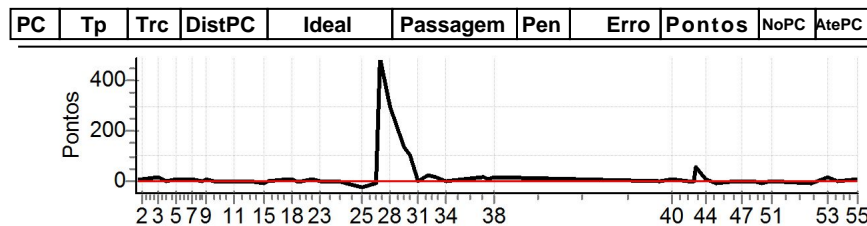

PC	Tp	Trc	DistPC	Ideal	Passagem	Pen	Erro	Pontos	NoPC	AtePC
N u m	210	210 / Antonio Enio dos Santos Filho / Diego Fernando E Sa dos Santos								
	23º	Cat / NL / Largada Turismo / 7 / 09:53:00								
	Lages									
PC	Tp	Trc	DistPC	Ideal	Passagem	Pen	Erro	Pontos	NoPC	AtePC
1	Tmp	4	297	13:23:18.07	13:23:18.78	0	0.7s	+7	22º	22º
2	Tmp	7	668	13:23:55.34	13:23:56.46	0	1.1s	+11	28º	27º
3	Tmp	15	1528	13:25:29.86	13:25:31.59	0	1.7s	+17	27º	27º
4	Tmp	17	1770	13:26:08.20	13:26:08.70	0	0.5s	+5	16º	25º
5	Tmp	21	2177	13:27:08.02	13:27:08.68	0	0.7s	+7	18º	25º
6	Tmp	25	2529	13:28:00.45	13:28:01.20	0	0.8s	+8	19º	25º
7	Tmp	29	2745	13:28:41.76	13:28:42.58	0	0.8s	+8	21º	23º
8	Tmp	36	3121	13:29:38.91	13:29:39.09	0	0.2s	+2	14º	23º
9	Tmp	38	3293	13:30:01.66	13:30:02.61	0	1.0s	+10	22º	23º
10	Tmp	42	3812	13:30:52.53	13:30:52.32	0	0.2s	-2	19º	23º
11	Tmp	53	4672	13:32:39.08	13:32:39.41	0	0.3s	+3	11º	22º
12	Tmp	56	4846	13:33:03.81	13:33:04.23	0	0.4s	+4	12º	21º
13	Tmp	59	5302	13:33:46.78	13:33:47.10	0	0.3s	+3	20º	21º
14	Tmp	63	5563	13:34:18.87	13:34:18.75	0	0.1s	-1	3º	17º
15	Tmp	65	5852	13:35:42.20	13:35:41.58	0	0.6s	-6	21º	17º
16	Tmp	65	5953	13:35:55.67	13:35:55.71	0	0.0s	0	3º	16º
17	Tmp	72	6698	13:37:53.19	13:37:53.81	0	0.6s	+6	12º	15º
18	Tmp	75	6986	13:38:23.35	13:38:24.35	0	1.0s	+10	14º	16º
19	Tmp	75	7151	13:38:37.49	13:38:37.94	0	0.5s	+5	15º	15º
20	Tmp	77	7586	13:39:14.35	13:39:14.41	0	0.1s	+1	7º	14º
21	Tmp	83	8250	13:40:15.10	13:40:16.03	0	0.9s	+9	17º	15º
22	Tmp	87	8762	13:40:57.97	13:40:58.01	0	0.0s	0	2º	15º
23	Tmp	88	8823	13:41:02.85	13:41:02.91	0	0.1s	+1	7º	14º
24	Tmp	96	9940	13:42:41.94	13:42:41.71	0	0.2s	-2	14º	12º
25	Tmp	103	348	13:45:03.26	13:45:00.97	0	2.3s	[-23]	26º	15º
26	Tmp	107	779	13:46:23.25	13:46:22.83	0	0.4s	-4	13º	14º
27	Tmp	111	999	13:46:49.31	13:47:38.43	0	49.1s	[+491]	28º	18º
28	Tmp	115	1452	13:47:49.89	13:48:19.57	0	29.7s	+297	26º	26º
29	Tmp	123	1928	13:49:03.28	13:49:16.64	0	13.4s	+134	27º	26º
30	Tmp	128	2182	13:49:42.42	13:49:52.75	0	10.3s	+103	24º	26º
31	Tmp	130	2449	13:50:23.16	13:50:23.57	0	0.4s	+4	11º	25º
32	Tmp	134	2698	13:51:21.91	13:51:24.18	0	2.3s	[+23]	24º	25º
33	Tmp	138	3011	13:52:09.30	13:52:10.87	0	1.6s	+16	24º	25º
34	Tmp	142	3537	13:53:11.22	13:53:11.65	0	0.4s	+4	17º	25º
35	Tmp	153	4661	13:56:30.80	13:56:32.47	0	1.7s	+17	28º	25º
36	Tmp	156	4764	13:56:50.89	13:56:52.53	0	1.6s	+16	14º	25º
37	Tmp	159	4851	13:57:10.34	13:57:11.48	0	1.1s	+11	12º	25º
38	Tmp	165	5047	13:57:40.45	13:57:42.26	0	1.8s	[+18]	7º	23º
39	Tmp	176	666	14:13:42.15	14:13:42.63	0	0.5s	+5	18º	23º
40	Tmp	183	1151	14:14:54.36	14:14:54.95	0	0.6s	+6	20º	23º
41	Tmp	189	1776	14:16:22.78	14:16:22.77	0	0.0s	0	2º	23º
42	Tmp	194	2136	14:17:01.94	14:17:02.24	0	0.3s	+3	17º	23º
43	Tmp	196	2239	14:17:14.08	14:17:20.04	0	6.0s	+60	28º	23º
44	Tmp	202	2627	14:18:13.19	14:18:14.00	0	0.8s	+8	12º	23º
45	Tmp	208	2980	14:19:06.24	14:19:05.48	0	0.8s	-8	20º	23º
46	Tmp	213	3812	14:20:57.40	14:20:57.66	0	0.3s	+3	6º	23º
47	Tmp	216	4150	14:21:37.99	14:21:38.23	0	0.2s	+2	10º	23º
48	Tmp	223	4545	14:22:41.24	14:22:41.20	0	0.0s	0	5º	23º
49	Tmp	226	4854	14:23:34.52	14:23:34.06	0	0.5s	-5	18º	23º
50	Tmp	230	5228	14:24:18.66	14:24:18.98	0	0.3s	+3	4º	23º
51	Tmp	233	5317	14:24:30.29	14:24:30.70	0	0.4s	+4	12º	23º
52	Tmp	241	6431	14:28:23.09	14:28:22.47	0	0.6s	-6	20º	23º
53	Tmp	254	7159	14:29:56.73	14:29:58.11	0	1.4s	+14	24º	23º
54	Tmp	259	7497	14:30:56.15	14:30:56.06	0	0.1s	-1	4º	23º
55	Tmp	271	8299	14:32:46.03	14:32:47.16	0	1.1s	+11	27º	23º

Num	210	Pen	0	PCZ	4	Total PP	873	Col. Final	23º