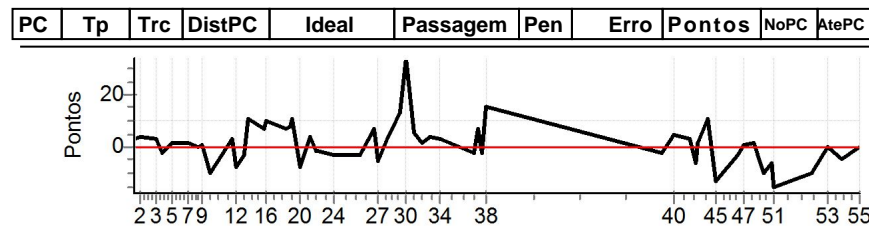

PC	Tp	Trc	DistPC	Ideal	Passagem	Pen	Erro	Pontos	NoPC	AtePC		
N	u	115	115 / Paula Breves / Vilma Rafael Quintaes									
			Cat / NL / Largada		Graduado / 20 / 09:16:00							
			Rio de Janeiro									
m	19°											
PC	Tp	Trc	DistPC	Ideal	Passagem	Pen	Erro	Pontos	NoPC	AtePC		
1	Tmp	4	297	12:37:31.69	12:37:32.03	0	0.3s	+3	11 °	11 °		
2	Tmp	7	668	12:38:06.04	12:38:06.43	0	0.4s	+4	22 °	18 °		
3	Tmp	15	1528	12:39:32.51	12:39:32.80	0	0.3s	+3	9 °	18 °		
4	Tmp	17	1770	12:40:08.36	12:40:08.13	0	0.2s	-2	8 °	14 °		
5	Tmp	21	2177	12:41:02.65	12:41:02.88	0	0.2s	+2	7 °	14 °		
6	Tmp	25	2529	12:41:50.56	12:41:50.80	0	0.2s	+2	6 °	9 °		
7	Tmp	29	2745	12:42:24.34	12:42:24.55	0	0.2s	+2	7 °	7 °		
8	Tmp	36	3121	12:43:16.96	12:43:16.97	0	0.0s	0	1 °	5 °		
9	Tmp	38	3293	12:43:39.06	12:43:39.15	0	0.1s	+1	6 °	6 °		
10	Tmp	42	3812	12:44:25.95	12:44:24.91	0	1.0s	-10	23 °	8 °		
11	Tmp	53	4672	12:46:25.91	12:46:26.16	0	0.3s	+3	12 °	6 °		
12	Tmp	56	4846	12:46:49.56	12:46:48.90	0	0.7s	-7	20 °	10 °		
13	Tmp	59	5302	12:47:29.90	12:47:29.65	0	0.3s	-3	18 °	11 °		
14	Tmp	63	5563	12:47:58.93	12:48:00.02	0	1.1s	+11	21 °	15 °		
15	Tmp	65	5852	12:49:19.69	12:49:20.35	0	0.7s	+7	20 °	14 °		
16	Tmp	65	5953	12:49:31.81	12:49:32.85	0	1.0s	+10	23 °	17 °		
17	Tmp	72	6698	12:51:18.95	12:51:19.65	0	0.7s	+7	21 °	19 °		
18	Tmp	75	6986	12:51:47.43	12:51:48.25	0	0.8s	+8	19 °	19 °		
19	Tmp	75	7151	12:52:00.63	12:52:01.77	0	1.1s	+11	23 °	19 °		
20	Tmp	77	7586	12:52:35.02	12:52:34.29	0	0.7s	-7	22 °	20 °		
21	Tmp	83	8250	12:53:31.40	12:53:31.84	0	0.4s	+4	7 °	19 °		
22	Tmp	87	8762	12:54:11.46	12:54:11.36	0	0.1s	-1	3 °	18 °		
23	Tmp	88	8823	12:54:15.76	12:54:15.62	0	0.1s	-1	6 °	18 °		
24	Tmp	96	9940	12:55:46.03	12:55:45.71	0	0.3s	-3	13 °	18 °		
25	Tmp	103	348	12:58:02.96	12:58:02.67	0	0.3s	-3	13 °	19 °		
26	Tmp	107	779	12:59:20.00	12:59:20.69	0	0.7s	+7	20 °	19 °		
27	Tmp	111	999	12:59:43.69	12:59:43.19	0	0.5s	-5	18 °	19 °		
28	Tmp	115	1452	13:00:39.17	13:00:39.56	0	0.4s	+4	16 °	18 °		
29	Tmp	123	1928	13:01:45.84	13:01:47.18	0	1.3s	[+13]	3 °	18 °		
30	Tmp	128	2182	13:02:22.49	13:02:25.91	0	3.4s	[+34]	23 °	18 °		
31	Tmp	130	2449	13:03:00.21	13:03:00.81	0	0.6s	+6	15 °	17 °		
32	Tmp	134	2698	13:03:41.32	13:03:41.50	0	0.2s	+2	6 °	17 °		
33	Tmp	138	3011	13:04:25.50	13:04:25.93	0	0.4s	+4	20 °	18 °		
34	Tmp	142	3537	13:05:21.80	13:05:22.10	0	0.3s	+3	17 °	18 °		
35	Tmp	153	4661	13:08:33.17	13:08:33.01	0	0.2s	-2	9 °	18 °		
36	Tmp	156	4764	13:08:53.26	13:08:53.91	0	0.7s	+7	9 °	16 °		
37	Tmp	159	4851	13:09:12.71	13:09:12.50	0	0.2s	-2	5 °	16 °		
38	Tmp	165	5047	13:09:40.92	13:09:42.49	0	1.6s	[+16]	12 °	16 °		
39	Tmp	176	666	13:25:35.74	13:25:35.56	0	0.2s	-2	9 °	16 °		
40	Tmp	183	1151	13:26:44.40	13:26:44.89	0	0.5s	+5	17 °	16 °		
41	Tmp	189	1776	13:28:07.76	13:28:08.04	0	0.3s	+3	12 °	16 °		
42	Tmp	194	2136	13:28:43.64	13:28:43.06	0	0.6s	-6	20 °	17 °		
43	Tmp	196	2239	13:28:55.07	13:28:55.29	0	0.2s	+2	9 °	16 °		
44	Tmp	202	2627	13:29:49.11	13:29:50.21	0	1.1s	+11	14 °	16 °		
45	Tmp	208	2980	13:30:39.82	13:30:38.51	0	1.3s	-13	24 °	17 °		
46	Tmp	213	3812	13:32:33.28	13:32:32.97	0	0.3s	-3	6 °	17 °		
47	Tmp	216	4150	13:33:10.08	13:33:10.18	0	0.1s	+1	10 °	17 °		
48	Tmp	223	4545	13:34:07.61	13:34:07.83	0	0.2s	+2	6 °	16 °		
49	Tmp	226	4854	13:34:57.56	13:34:56.59	0	1.0s	-10	24 °	17 °		
50	Tmp	230	5228	13:35:37.69	13:35:37.05	0	0.6s	-6	17 °	17 °		
51	Tmp	233	5317	13:35:48.14	13:35:46.68	0	1.5s	[-15]	24 °	18 °		
52	Tmp	241	6431	13:39:20.19	13:39:19.18	0	1.0s	-10	24 °	19 °		
53	Tmp	254	7159	13:40:49.51	13:40:49.48	0	0.0s	0	1 °	19 °		
54	Tmp	259	7497	13:41:58.95	13:41:58.53	0	0.4s	-4	13 °	19 °		
55	Tmp	271	8299	13:43:41.95	13:43:41.91	0	0.0s	0	2 °	19 °		

Num	115	Pen	0	PCZ	3	Total PP	235	Col. Final	19°