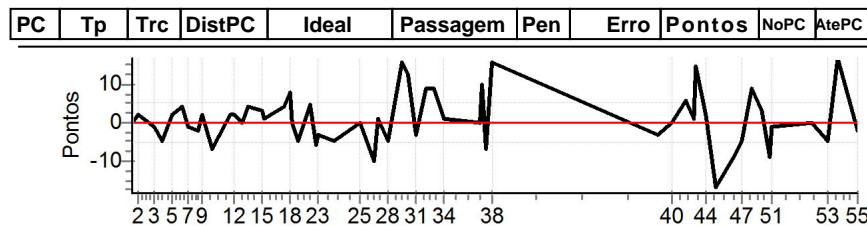

PC	Tp	Trc	DistPC	Ideal	Passagem	Pen	Erro	Pontos	NoPC	AtePC
N	u	206	206 / Adilson Melo / Ivan Roberto Laidens							
			Cat / NL / Largada		Turismo / 8 / 09:54:00					
			Campo Magro							
m	5°									
PC	Tp	Trc	DistPC	Ideal	Passagem	Pen	Erro	Pontos	NoPC	AtePC
1	Tmp	4	297	13:24:18.07	13:24:18.03	0	0.0s	0	6°	6°
2	Tmp	7	668	13:24:55.34	13:24:55.52	0	0.2s	+2	9°	5°
3	Tmp	15	1528	13:26:29.86	13:26:29.77	0	0.1s	-1	4°	5°
4	Tmp	17	1770	13:27:08.20	13:27:07.73	0	0.5s	-5	15°	5°
5	Tmp	21	2177	13:28:08.02	13:28:08.26	0	0.2s	+2	7°	4°
6	Tmp	25	2529	13:29:00.45	13:29:00.83	0	0.4s	+4	11°	6°
7	Tmp	29	2745	13:29:41.76	13:29:41.68	0	0.1s	-1	5°	2°
8	Tmp	36	3121	13:30:38.91	13:30:38.73	0	0.2s	-2	13°	2°
9	Tmp	38	3293	13:31:01.66	13:31:01.85	0	0.2s	+2	5°	2°
10	Tmp	42	3812	13:31:52.53	13:31:51.84	0	0.7s	-7	26°	2°
11	Tmp	53	4672	13:33:39.08	13:33:39.24	0	0.2s	+2	9°	2°
12	Tmp	56	4846	13:34:03.81	13:34:04.05	0	0.2s	+2	8°	2°
13	Tmp	59	5302	13:34:46.78	13:34:46.81	0	0.0s	0	5°	2°
14	Tmp	63	5563	13:35:18.87	13:35:19.22	0	0.4s	+4	10°	2°
15	Tmp	65	5852	13:36:42.20	13:36:42.49	0	0.3s	+3	16°	2°
16	Tmp	65	5953	13:36:55.67	13:36:55.80	0	0.1s	+1	7°	2°
17	Tmp	72	6698	13:38:53.19	13:38:53.57	0	0.4s	+4	7°	3°
18	Tmp	75	6986	13:39:23.35	13:39:24.16	0	0.8s	+8	10°	3°
19	Tmp	75	7151	13:39:37.49	13:39:37.47	0	0.0s	0	2°	3°
20	Tmp	77	7586	13:40:14.35	13:40:13.83	0	0.5s	-5	18°	3°
21	Tmp	83	8250	13:41:15.10	13:41:15.64	0	0.5s	+5	6°	3°
22	Tmp	87	8762	13:41:57.97	13:41:57.34	0	0.6s	-6	18°	3°
23	Tmp	88	8823	13:42:02.85	13:42:02.57	0	0.3s	-3	14°	4°
24	Tmp	96	9940	13:43:41.94	13:43:41.44	0	0.5s	-5	22°	5°
25	Tmp	103	348	13:46:03.26	13:46:03.24	0	0.0s	0	3°	3°
26	Tmp	107	779	13:47:23.25	13:47:22.21	0	1.0s	-10	19°	5°
27	Tmp	111	999	13:47:49.31	13:47:49.42	0	0.1s	+1	7°	4°
28	Tmp	115	1452	13:48:49.89	13:48:49.44	0	0.5s	-5	18°	4°
29	Tmp	123	1928	13:50:03.28	13:50:04.83	0	1.6s	[+16]	3°	4°
30	Tmp	128	2182	13:50:42.42	13:50:43.73	0	1.3s	+13	10°	3°
31	Tmp	130	2449	13:51:23.16	13:51:22.89	0	0.3s	-3	8°	4°
32	Tmp	134	2698	13:52:21.91	13:52:22.82	0	0.9s	+9	13°	5°
33	Tmp	138	3011	13:53:09.30	13:53:10.18	0	0.9s	+9	16°	5°
34	Tmp	142	3537	13:54:11.22	13:54:11.27	0	0.1s	+1	2°	5°
35	Tmp	153	4661	13:57:30.80	13:57:30.83	0	0.0s	0	1°	5°
36	Tmp	156	4764	13:57:50.89	13:57:51.87	0	1.0s	+10	7°	5°
37	Tmp	159	4851	13:58:10.34	13:58:09.64	0	0.7s	-7	8°	6°
38	Tmp	165	5047	13:58:40.45	13:58:42.02	0	1.6s	[+16]	6°	5°
39	Tmp	176	666	14:14:42.15	14:14:41.83	0	0.3s	-3	11°	5°
40	Tmp	183	1151	14:15:54.36	14:15:54.34	0	0.0s	0	4°	5°
41	Tmp	189	1776	14:17:22.78	14:17:23.40	0	0.6s	+6	16°	4°
42	Tmp	194	2136	14:18:01.94	14:18:02.00	0	0.1s	+1	10°	4°
43	Tmp	196	2239	14:18:14.08	14:18:15.55	0	1.5s	+15	17°	4°
44	Tmp	202	2627	14:19:13.19	14:19:13.40	0	0.2s	+2	5°	3°
45	Tmp	208	2980	14:20:06.24	14:20:04.52	0	1.7s	[-17]	27°	5°
46	Tmp	213	3812	14:21:57.40	14:21:56.48	0	0.9s	-9	17°	5°
47	Tmp	216	4150	14:22:37.99	14:22:37.45	0	0.5s	-5	17°	5°
48	Tmp	223	4545	14:23:41.24	14:23:42.13	0	0.9s	+9	20°	5°
49	Tmp	226	4854	14:24:34.52	14:24:34.84	0	0.3s	+3	11°	5°
50	Tmp	230	5228	14:25:18.66	14:25:17.75	0	0.9s	-9	17°	5°
51	Tmp	233	5317	14:25:30.29	14:25:30.22	0	0.1s	-1	5°	5°
52	Tmp	241	6431	14:29:23.09	14:29:23.10	0	0.0s	0	3°	5°
53	Tmp	254	7159	14:30:56.73	14:30:56.27	0	0.5s	-5	13°	5°
54	Tmp	259	7497	14:31:56.15	14:31:57.82	0	1.7s	[+17]	24°	5°
55	Tmp	271	8299	14:33:46.03	14:33:45.84	0	0.2s	-2	21°	5°

Num	206	Pen	0	PCZ	7	Total PP	212	Col. Final	5°