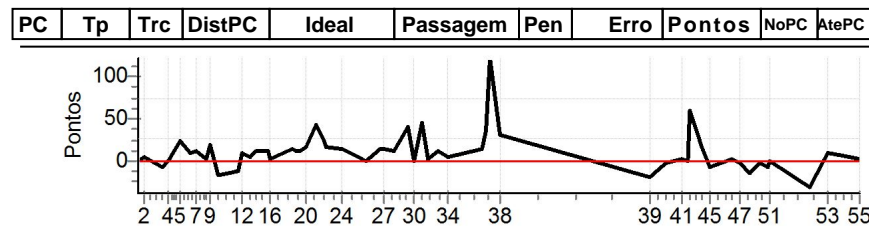

PC	Tp	Trc	DistPC	Ideal	Passagem	Pen	Erro	Pontos	NoPC	AtePC
N	u	253	253 / Ricardo Hoffmann / Guilherme dos Santos Hoffmann							
			Cat / NL / Largada		Turismo Ligth / 8 / 10:49:00					
			Sao Jose							
PC	Tp	Trc	DistPC	Ideal	Passagem	Pen	Erro	Pontos	NoPC	AtePC
1	Tmp	4	297	14:35:26.32	14:35:26.36	0	0.0s	0	1°	1°
2	Tmp	7	668	14:36:10.08	14:36:10.41	0	0.3s	+3	5°	1°
3	Tmp	15	1528	14:38:04.21	14:38:03.32	0	0.9s	-9	5°	3°
4	Tmp	17	1770	14:38:49.56	14:38:49.44	0	0.1s	-1	2°	2°
5	Tmp	21	2177	14:40:05.31	14:40:07.56	0	2.3s	[+23]	5°	2°
6	Tmp	25	2529	14:41:06.38	14:41:07.13	0	0.8s	+8	5°	2°
7	Tmp	29	2745	14:41:46.16	14:41:47.28	0	1.1s	+11	5°	3°
8	Tmp	36	3121	14:42:52.55	14:42:52.64	0	0.1s	+1	1°	2°
9	Tmp	38	3293	14:43:19.40	14:43:21.27	0	1.9s	+19	4°	2°
10	Tmp	42	3812	14:44:19.19	14:44:17.36	0	1.8s	-18	7°	4°
11	Tmp	53	4672	14:46:23.11	14:46:21.96	0	1.2s	-12	6°	4°
12	Tmp	56	4846	14:46:52.96	14:46:53.74	0	0.8s	+8	4°	3°
13	Tmp	59	5302	14:47:43.40	14:47:43.67	0	0.3s	+3	2°	3°
14	Tmp	63	5563	14:48:21.16	14:48:22.19	0	1.0s	+10	2°	3°
15	Tmp	65	5852	14:49:47.71	14:49:48.70	0	1.0s	+10	4°	3°
16	Tmp	65	5953	14:50:02.86	14:50:02.93	0	0.1s	+1	1°	3°
17	Tmp	72	6698	14:52:16.85	14:52:18.25	0	1.4s	+14	3°	2°
18	Tmp	75	6986	14:52:52.60	14:52:53.59	0	1.0s	+10	1°	2°
19	Tmp	75	7151	14:53:09.10	14:53:10.25	0	1.2s	+12	4°	2°
20	Tmp	77	7586	14:53:52.18	14:53:53.79	0	1.6s	+16	7°	3°
21	Tmp	83	8250	14:55:04.04	14:55:08.13	0	4.1s	+41	8°	3°
22	Tmp	87	8762	14:55:53.95	14:55:56.21	0	2.3s	[+23]	6°	3°
23	Tmp	88	8823	14:55:59.58	14:56:01.12	0	1.5s	+15	6°	3°
24	Tmp	96	9940	14:57:54.84	14:57:56.15	0	1.3s	+13	4°	3°
25	Tmp	103	348	15:00:29.15	15:00:29.05	0	0.1s	-1	1°	3°
26	Tmp	107	779	15:01:57.62	15:01:58.92	0	1.3s	+13	6°	3°
27	Tmp	111	999	15:02:29.06	15:02:30.38	0	1.3s	+13	6°	3°
28	Tmp	115	1452	15:03:39.81	15:03:40.88	0	1.1s	+11	8°	3°
29	Tmp	123	1928	15:05:03.22	15:05:07.10	0	3.9s	+39	3°	3°
30	Tmp	128	2182	15:05:47.92	15:05:47.84	0	0.1s	-1	1°	3°
31	Tmp	130	2449	15:06:36.42	15:06:40.88	0	4.5s	+45	6°	2°
32	Tmp	134	2698	15:07:22.91	15:07:23.04	0	0.1s	+1	1°	2°
33	Tmp	138	3011	15:08:18.96	15:08:19.98	0	1.0s	+10	4°	2°
34	Tmp	142	3537	15:09:33.86	15:09:34.35	0	0.5s	+5	5°	2°
35	Tmp	153	4661	15:13:20.19	15:13:21.51	0	1.3s	+13	4°	2°
36	Tmp	156	4764	15:13:42.69	15:13:46.05	0	3.4s	+34	6°	2°
37	Tmp	159	4851	15:14:02.75	15:14:14.83	0	12.1s	[+121]	7°	2°
38	Tmp	165	5047	15:15:15.01	15:15:17.94	0	2.9s	[+29]	1°	2°
39	Tmp	176	666	15:31:38.40	15:31:36.41	0	2.0s	-20	8°	2°
40	Tmp	183	1151	15:33:24.96	15:33:24.71	0	0.3s	-3	1°	2°
41	Tmp	189	1776	15:35:09.31	15:35:09.44	0	0.1s	+1	1°	2°
42	Tmp	194	2136	15:35:57.27	15:35:57.04	0	0.2s	-2	2°	2°
43	Tmp	196	2239	15:36:11.85	15:36:17.74	0	5.9s	+59	7°	2°
44	Tmp	202	2627	15:37:21.10	15:37:22.80	0	1.7s	+17	3°	2°
45	Tmp	208	2980	15:38:23.97	15:38:23.28	0	0.7s	-7	5°	2°
46	Tmp	213	3812	15:40:44.47	15:40:44.58	0	0.1s	+1	1°	2°
47	Tmp	216	4150	15:41:32.59	15:41:32.26	0	0.3s	-3	3°	2°
48	Tmp	223	4545	15:42:46.56	15:42:45.10	0	1.5s	-15	6°	2°
49	Tmp	226	4854	15:43:47.71	15:43:47.36	0	0.4s	-4	3°	2°
50	Tmp	230	5228	15:44:39.88	15:44:39.07	0	0.8s	-8	4°	2°
51	Tmp	233	5317	15:44:53.63	15:44:53.39	0	0.2s	-2	3°	2°
52	Tmp	241	6431	15:49:19.31	15:49:16.09	0	3.2s	-32	8°	2°
53	Tmp	254	7159	15:51:13.00	15:51:13.81	0	0.8s	+8	5°	2°
54	Tmp	259	7497	15:52:34.96	15:52:35.55	0	0.6s	+6	2°	2°
55	Tmp	271	8299	15:54:47.20	15:54:47.31	0	0.1s	+1	1°	2°

Num	253	Pen	0	PCZ	1	Total PP	610	Col. Final	2°