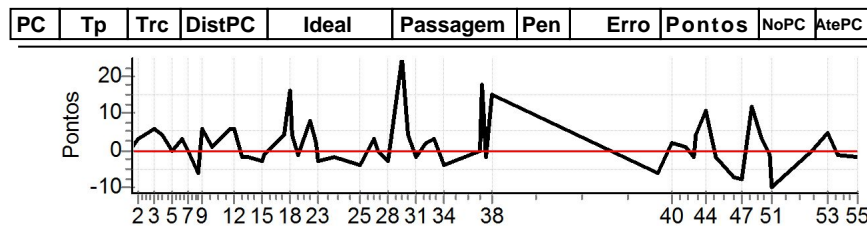

PC	Tp	Trc	DistPC	Ideal	Passagem	Pen	Erro	Pontos	NoPC	AtePC
N u m	225	225 / Denilson Bonfanti / Leandro Jose Machado								
		Cat / NL / Largada Turismo / 4 / 09:50:00								
		Sao Bento do Sul								
PC	Tp	Trc	DistPC	Ideal	Passagem	Pen	Erro	Pontos	NoPC	AtePC
1	Tmp	4	297	13:20:18.07	13:20:18.13	0	0.1s	+1	9°	9°
2	Tmp	7	668	13:20:55.34	13:20:55.68	0	0.3s	+3	13°	9°
3	Tmp	15	1528	13:22:29.86	13:22:30.50	0	0.6s	+6	17°	11°
4	Tmp	17	1770	13:23:08.20	13:23:08.58	0	0.4s	+4	13°	9°
5	Tmp	21	2177	13:24:08.02	13:24:07.99	0	0.0s	0	1°	7°
6	Tmp	25	2529	13:25:00.45	13:25:00.70	0	0.3s	+3	9°	7°
7	Tmp	29	2745	13:25:41.76	13:25:41.77	0	0.0s	0	1°	3°
8	Tmp	36	3121	13:26:38.91	13:26:38.34	0	0.6s	-6	28°	6°
9	Tmp	38	3293	13:27:01.66	13:27:02.29	0	0.6s	+6	12°	6°
10	Tmp	42	3812	13:27:52.53	13:27:52.65	0	0.1s	+1	10°	6°
11	Tmp	53	4672	13:29:39.08	13:29:39.68	0	0.6s	+6	15°	7°
12	Tmp	56	4846	13:30:03.81	13:30:04.45	0	0.6s	+6	16°	7°
13	Tmp	59	5302	13:30:46.78	13:30:46.54	0	0.2s	-2	15°	7°
14	Tmp	63	5563	13:31:18.87	13:31:18.70	0	0.2s	-2	7°	7°
15	Tmp	65	5852	13:32:42.20	13:32:41.91	0	0.3s	-3	17°	8°
16	Tmp	65	5953	13:32:55.67	13:32:55.59	0	0.1s	-1	9°	8°
17	Tmp	72	6698	13:34:53.19	13:34:53.61	0	0.4s	+4	8°	8°
18	Tmp	75	6986	13:35:23.35	13:35:24.94	0	1.6s	[+16]	23°	8°
19	Tmp	75	7151	13:35:37.49	13:35:37.91	0	0.4s	+4	11°	8°
20	Tmp	77	7586	13:36:14.35	13:36:14.21	0	0.1s	-1	9°	7°
21	Tmp	83	8250	13:37:15.10	13:37:15.91	0	0.8s	+8	15°	7°
22	Tmp	87	8762	13:37:57.97	13:37:58.15	0	0.2s	+2	10°	7°
23	Tmp	88	8823	13:38:02.85	13:38:02.55	0	0.3s	-3	15°	7°
24	Tmp	96	9940	13:39:41.94	13:39:41.70	0	0.2s	-2	15°	7°
25	Tmp	103	348	13:42:03.26	13:42:02.82	0	0.4s	-4	19°	8°
26	Tmp	107	779	13:43:23.25	13:43:23.51	0	0.3s	+3	12°	8°
27	Tmp	111	999	13:43:49.31	13:43:49.34	0	0.0s	0	1°	6°
28	Tmp	115	1452	13:44:49.89	13:44:49.60	0	0.3s	-3	15°	6°
29	Tmp	123	1928	13:46:03.28	13:46:05.76	0	2.5s	[+25]	12°	7°
30	Tmp	128	2182	13:46:42.42	13:46:42.83	0	0.4s	+4	2°	4°
31	Tmp	130	2449	13:47:23.16	13:47:22.96	0	0.2s	-2	5°	3°
32	Tmp	134	2698	13:48:21.91	13:48:22.13	0	0.2s	+2	7°	4°
33	Tmp	138	3011	13:49:09.30	13:49:09.57	0	0.3s	+3	7°	3°
34	Tmp	142	3537	13:50:11.22	13:50:10.83	0	0.4s	-4	18°	3°
35	Tmp	153	4661	13:53:30.80	13:53:30.78	0	0.0s	0	2°	3°
36	Tmp	156	4764	13:53:50.89	13:53:52.73	0	1.8s	[+18]	16°	2°
37	Tmp	159	4851	13:54:10.34	13:54:10.14	0	0.2s	-2	2°	2°
38	Tmp	165	5047	13:54:40.45	13:54:41.96	0	1.5s	[+15]	4°	2°
39	Tmp	176	666	14:10:42.15	14:10:41.57	0	0.6s	-6	19°	2°
40	Tmp	183	1151	14:11:54.36	14:11:54.58	0	0.2s	+2	12°	3°
41	Tmp	189	1776	14:13:22.78	14:13:22.92	0	0.1s	+1	5°	2°
42	Tmp	194	2136	14:14:01.94	14:14:01.71	0	0.2s	-2	15°	2°
43	Tmp	196	2239	14:14:14.08	14:14:14.50	0	0.4s	+4	3°	2°
44	Tmp	202	2627	14:15:13.19	14:15:14.32	0	1.1s	+11	15°	2°
45	Tmp	208	2980	14:16:06.24	14:16:06.02	0	0.2s	-2	6°	1°
46	Tmp	213	3812	14:17:57.40	14:17:56.75	0	0.7s	-7	15°	1°
47	Tmp	216	4150	14:18:37.99	14:18:37.22	0	0.8s	-8	24°	2°
48	Tmp	223	4545	14:19:41.24	14:19:42.47	0	1.2s	+12	23°	4°
49	Tmp	226	4854	14:20:34.52	14:20:34.79	0	0.3s	+3	12°	3°
50	Tmp	230	5228	14:21:18.66	14:21:18.56	0	0.1s	-1	3°	2°
51	Tmp	233	5317	14:21:30.29	14:21:29.25	0	1.0s	-10	23°	3°
52	Tmp	241	6431	14:25:23.09	14:25:23.05	0	0.0s	0	4°	3°
53	Tmp	254	7159	14:26:56.73	14:26:57.24	0	0.5s	+5	14°	2°
54	Tmp	259	7497	14:27:56.15	14:27:56.03	0	0.1s	-1	5°	2°
55	Tmp	271	8299	14:29:46.03	14:29:45.82	0	0.2s	-2	22°	3°

Num	225	Pen	0	PCZ	5	Total PP	178	Col. Final	3°