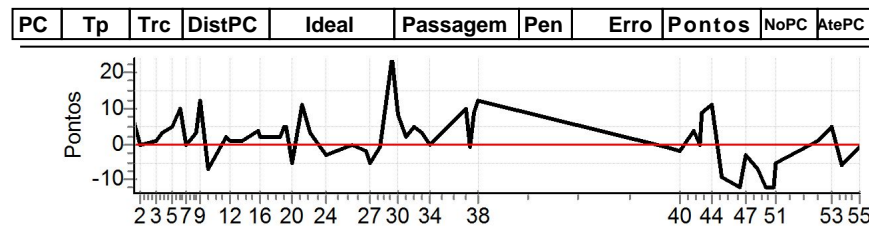

PC	Tp	Trc	DistPC	Ideal	Passagem	Pen	Erro	Pontos	NoPC	AtePC	
N u m	9	9 / Ricardo Barra / Cristiano Serpa (pezinho)									
		Cat / NL / Largada		Master / 12 / 08:32:00							
		Niteroi									
PC	Tp	Trc	DistPC	Ideal	Passagem	Pen	Erro	Pontos	NoPC	AtePC	
1	Tmp	4	297	11:43:13.67	11:43:14.22	0	0.6s	+6	11 °	11 °	
2	Tmp	7	668	11:43:43.90	11:43:43.94	0	0.0s	0	1 °	3 °	
3	Tmp	15	1528	11:44:59.46	11:44:59.59	0	0.1s	+1	5 °	2 °	
4	Tmp	17	1770	11:45:33.34	11:45:33.64	0	0.3s	+3	10 °	5 °	
5	Tmp	21	2177	11:46:21.71	11:46:22.25	0	0.5s	+5	11 °	9 °	
6	Tmp	25	2529	11:47:04.59	11:47:05.58	0	1.0s	+10	13 °	9 °	
7	Tmp	29	2745	11:47:38.80	11:47:38.76	0	0.0s	0	3 °	7 °	
8	Tmp	36	3121	11:48:25.89	11:48:26.17	0	0.3s	+3	11 °	10 °	
9	Tmp	38	3293	11:48:45.17	11:48:46.37	0	1.2s	[+12]	14 °	10 °	
10	Tmp	42	3812	11:49:26.40	11:49:25.74	0	0.7s	-7	12 °	10 °	
11	Tmp	53	4672	11:50:53.18	11:50:53.40	0	0.2s	+2	5 °	10 °	
12	Tmp	56	4846	11:51:13.56	11:51:13.61	0	0.1s	+1	4 °	10 °	
13	Tmp	59	5302	11:51:48.98	11:51:49.11	0	0.1s	+1	6 °	10 °	
14	Tmp	63	5563	11:52:14.57	11:52:14.67	0	0.1s	+1	2 °	9 °	
15	Tmp	65	5852	11:53:33.22	11:53:33.63	0	0.4s	+4	7 °	7 °	
16	Tmp	65	5953	11:53:44.24	11:53:44.47	0	0.2s	+2	6 °	8 °	
17	Tmp	72	6698	11:55:20.97	11:55:21.19	0	0.2s	+2	2 °	7 °	
18	Tmp	75	6986	11:55:45.82	11:55:46.36	0	0.5s	+5	10 °	7 °	
19	Tmp	75	7151	11:55:57.47	11:55:57.96	0	0.5s	+5	11 °	8 °	
20	Tmp	77	7586	11:56:27.80	11:56:27.34	0	0.5s	-5	15 °	9 °	
21	Tmp	83	8250	11:57:16.78	11:57:17.89	0	1.1s	+11	14 °	10 °	
22	Tmp	87	8762	11:57:51.72	11:57:51.99	0	0.3s	+3	9 °	10 °	
23	Tmp	88	8823	11:57:55.38	11:57:55.72	0	0.3s	+3	9 °	10 °	
24	Tmp	96	9940	11:59:14.09	11:59:13.84	0	0.3s	-3	9 °	10 °	
25	Tmp	103	348	12:01:24.71	12:01:24.68	0	0.0s	0	1 °	8 °	
26	Tmp	107	779	12:02:37.45	12:02:37.25	0	0.2s	-2	6 °	7 °	
27	Tmp	111	999	12:02:58.25	12:02:57.79	0	0.5s	-5	10 °	8 °	
28	Tmp	115	1452	12:03:47.31	12:03:47.20	0	0.1s	-1	4 °	7 °	
29	Tmp	123	1928	12:04:48.20	12:04:50.64	0	2.4s	[+24]	11 °	7 °	
30	Tmp	128	2182	12:05:21.76	12:05:22.52	0	0.8s	+8	9 °	8 °	
31	Tmp	130	2449	12:05:54.63	12:05:54.84	0	0.2s	+2	7 °	7 °	
32	Tmp	134	2698	12:06:33.64	12:06:34.11	0	0.5s	+5	2 °	7 °	
33	Tmp	138	3011	12:07:12.30	12:07:12.59	0	0.3s	+3	9 °	6 °	
34	Tmp	142	3537	12:08:01.02	12:08:01.01	0	0.0s	0	2 °	6 °	
35	Tmp	153	4661	12:10:57.13	12:10:58.13	0	1.0s	+10	14 °	7 °	
36	Tmp	156	4764	12:11:15.68	12:11:15.59	0	0.1s	-1	1 °	6 °	
37	Tmp	159	4851	12:11:35.13	12:11:36.03	0	0.9s	+9	14 °	6 °	
38	Tmp	165	5047	12:12:01.12	12:12:02.28	0	1.2s	[+12]	11 °	7 °	
39	Tmp	176	666	12:27:44.01	12:27:43.93	0	0.1s	-1	5 °	7 °	
40	Tmp	183	1151	12:28:47.64	12:28:47.47	0	0.2s	-2	4 °	6 °	
41	Tmp	189	1776	12:30:03.17	12:30:03.61	0	0.4s	+4	6 °	7 °	
42	Tmp	194	2136	12:30:34.29	12:30:34.27	0	0.0s	0	2 °	7 °	
43	Tmp	196	2239	12:30:44.20	12:30:45.13	0	0.9s	+9	12 °	7 °	
44	Tmp	202	2627	12:31:32.33	12:31:33.40	0	1.1s	+11	9 °	7 °	
45	Tmp	208	2980	12:32:18.34	12:32:17.48	0	0.9s	-9	12 °	7 °	
46	Tmp	213	3812	12:33:53.02	12:33:51.79	0	1.2s	[-12]	13 °	7 °	
47	Tmp	216	4150	12:34:25.26	12:34:24.96	0	0.3s	-3	9 °	7 °	
48	Tmp	223	4545	12:35:16.62	12:35:15.90	0	0.7s	-7	8 °	7 °	
49	Tmp	226	4854	12:36:02.44	12:36:01.20	0	1.2s	-12	15 °	8 °	
50	Tmp	230	5228	12:36:38.37	12:36:37.13	0	1.2s	-12	13 °	9 °	
51	Tmp	233	5317	12:36:47.58	12:36:47.09	0	0.5s	-5	10 °	10 °	
52	Tmp	241	6431	12:40:17.20	12:40:17.27	0	0.1s	+1	5 °	10 °	
53	Tmp	254	7159	12:41:36.16	12:41:36.64	0	0.5s	+5	12 °	10 °	
54	Tmp	259	7497	12:42:19.33	12:42:18.72	0	0.6s	-6	11 °	10 °	
55	Tmp	271	8299	12:43:52.28	12:43:52.20	0	0.1s	-1	6 °	9 °	

Num	9	Pen	0	PCZ	5	Total PP	217	Col. Final	9°