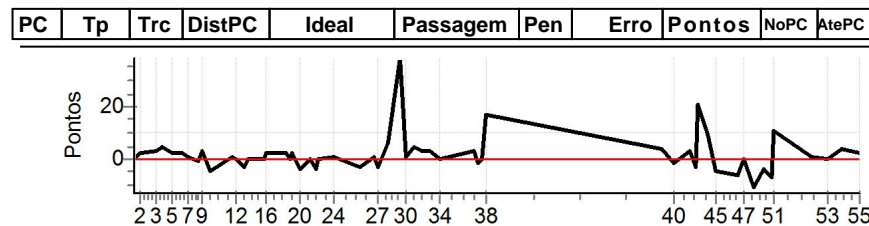

PC	Tp	Trc	DistPC	Ideal	Passagem	Pen	Erro	Pontos	NoPC	AtePC
N u m	107	107 / Leonardo Borges Menarim / Adriana Micheli								
		Cat / NL / Largada / Graduado / 2 / 08:58:00								
		Castro								
PC	Tp	Trc	DistPC	Ideal	Passagem	Pen	Erro	Pontos	NoPC	AtePC
1	Tmp	4	297	12:19:31.69	12:19:31.73	0	0.0s	0	1°	1°
2	Tmp	7	668	12:20:06.04	12:20:06.28	0	0.2s	+2	15°	2°
3	Tmp	15	1528	12:21:32.51	12:21:32.77	0	0.3s	+3	13°	3°
4	Tmp	17	1770	12:22:08.36	12:22:08.86	0	0.5s	+5	16°	7°
5	Tmp	21	2177	12:23:02.65	12:23:02.81	0	0.2s	+2	10°	7°
6	Tmp	25	2529	12:23:50.56	12:23:50.75	0	0.2s	+2	8°	5°
7	Tmp	29	2745	12:24:24.34	12:24:24.48	0	0.1s	+1	5°	5°
8	Tmp	36	3121	12:25:16.96	12:25:16.86	0	0.1s	-1	9°	3°
9	Tmp	38	3293	12:25:39.06	12:25:39.37	0	0.3s	+3	16°	5°
10	Tmp	42	3812	12:26:25.95	12:26:25.43	0	0.5s	-5	17°	6°
11	Tmp	53	4672	12:28:25.91	12:28:26.00	0	0.1s	+1	7°	5°
12	Tmp	56	4846	12:28:49.56	12:28:49.54	0	0.0s	0	5°	4°
13	Tmp	59	5302	12:29:29.90	12:29:29.62	0	0.3s	-3	20°	4°
14	Tmp	63	5563	12:29:58.93	12:29:58.97	0	0.0s	0	1°	1°
15	Tmp	65	5852	12:31:19.69	12:31:19.65	0	0.0s	0	5°	1°
16	Tmp	65	5953	12:31:31.81	12:31:32.00	0	0.2s	+2	11°	1°
17	Tmp	72	6698	12:33:18.95	12:33:19.11	0	0.2s	+2	7°	2°
18	Tmp	75	6986	12:33:47.43	12:33:47.40	0	0.0s	0	2°	1°
19	Tmp	75	7151	12:34:00.63	12:34:00.83	0	0.2s	+2	6°	1°
20	Tmp	77	7586	12:34:35.02	12:34:34.64	0	0.4s	-4	19°	1°
21	Tmp	83	8250	12:35:31.40	12:35:31.38	0	0.0s	0	3°	1°
22	Tmp	87	8762	12:36:11.46	12:36:11.07	0	0.4s	-4	16°	1°
23	Tmp	88	8823	12:36:15.76	12:36:15.78	0	0.0s	0	3°	1°
24	Tmp	96	9940	12:37:46.03	12:37:46.11	0	0.1s	+1	9°	1°
25	Tmp	103	348	12:40:02.96	12:40:02.69	0	0.3s	-3	18°	1°
26	Tmp	107	779	12:41:20.00	12:41:20.06	0	0.1s	+1	6°	1°
27	Tmp	111	999	12:41:43.69	12:41:43.40	0	0.3s	-3	15°	1°
28	Tmp	115	1452	12:42:39.17	12:42:39.74	0	0.6s	+6	20°	1°
29	Tmp	123	1928	12:43:45.84	12:43:49.69	0	3.9s	[+39]	21°	1°
30	Tmp	128	2182	12:44:22.49	12:44:22.60	0	0.1s	+1	6°	1°
31	Tmp	130	2449	12:45:00.21	12:45:00.73	0	0.5s	+5	13°	1°
32	Tmp	134	2698	12:45:41.32	12:45:41.58	0	0.3s	+3	11°	1°
33	Tmp	138	3011	12:46:25.50	12:46:25.82	0	0.3s	+3	19°	1°
34	Tmp	142	3537	12:47:21.80	12:47:21.84	0	0.0s	0	5°	1°
35	Tmp	153	4661	12:50:33.17	12:50:33.48	0	0.3s	+3	20°	1°
36	Tmp	156	4764	12:50:53.26	12:50:53.08	0	0.2s	-2	4°	1°
37	Tmp	159	4851	12:51:12.71	12:51:12.70	0	0.0s	0	2°	1°
38	Tmp	165	5047	12:51:40.92	12:51:42.65	0	1.7s	[+17]	15°	1°
39	Tmp	176	666	13:07:35.74	13:07:36.18	0	0.4s	+4	18°	1°
40	Tmp	183	1151	13:08:44.40	13:08:44.19	0	0.2s	-2	10°	1°
41	Tmp	189	1776	13:10:07.76	13:10:08.02	0	0.3s	+3	14°	1°
42	Tmp	194	2136	13:10:43.64	13:10:43.33	0	0.3s	-3	14°	1°
43	Tmp	196	2239	13:10:55.07	13:10:57.18	0	2.1s	[+21]	24°	1°
44	Tmp	202	2627	13:11:49.11	13:11:49.98	0	0.9s	+9	12°	1°
45	Tmp	208	2980	13:12:39.82	13:12:39.28	0	0.5s	-5	11°	1°
46	Tmp	213	3812	13:14:33.28	13:14:32.73	0	0.6s	-6	15°	1°
47	Tmp	216	4150	13:15:10.08	13:15:10.10	0	0.0s	0	5°	1°
48	Tmp	223	4545	13:16:07.61	13:16:06.56	0	1.1s	[-11]	22°	2°
49	Tmp	226	4854	13:16:57.56	13:16:57.13	0	0.4s	-4	17°	3°
50	Tmp	230	5228	13:17:37.69	13:17:36.99	0	0.7s	-7	19°	2°
51	Tmp	233	5317	13:17:48.14	13:17:49.22	0	1.1s	+11	20°	3°
52	Tmp	241	6431	13:21:20.19	13:21:20.33	0	0.1s	+1	10°	3°
53	Tmp	254	7159	13:22:49.51	13:22:49.48	0	0.0s	0	3°	3°
54	Tmp	259	7497	13:23:58.95	13:23:59.32	0	0.4s	+4	17°	3°
55	Tmp	271	8299	13:25:41.95	13:25:42.18	0	0.2s	+2	19°	3°

Num	107	Pen	0	PCZ	11	Total PP	134	Col. Final	3°