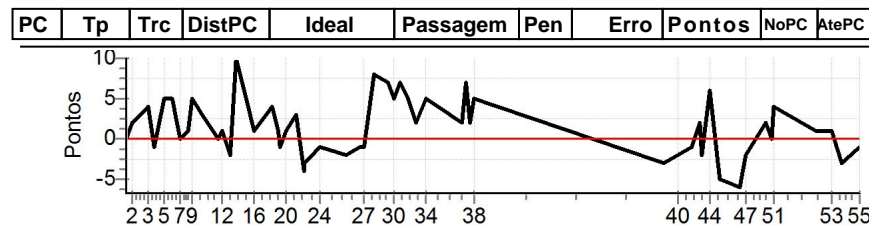

PC	Tp	Trc	DistPC	Ideal	Passagem	Pen	Erro	Pontos	NoPC	AtePC
N	3	3 / Olair Fagundes / Vanderlei Hirt Marques								
		Cat / NL / Largada Master / 1 / 08:21:00								
		Cuiaba								
PC	Tp	Trc	DistPC	Ideal	Passagem	Pen	Erro	Pontos	NoPC	AtePC
1	Tmp	4	297	11:32:13.67	11:32:13.70	0	0.0s	0	1°	1°
2	Tmp	7	668	11:32:43.90	11:32:44.14	0	0.2s	+2	12°	2°
3	Tmp	15	1528	11:33:59.46	11:33:59.90	0	0.4s	+4	12°	4°
4	Tmp	17	1770	11:34:33.34	11:34:33.27	0	0.1s	-1	5°	3°
5	Tmp	21	2177	11:35:21.71	11:35:22.18	0	0.5s	+5	12°	4°
6	Tmp	25	2529	11:36:04.59	11:36:05.07	0	0.5s	+5	5°	5°
7	Tmp	29	2745	11:36:38.80	11:36:38.81	0	0.0s	0	5°	3°
8	Tmp	36	3121	11:37:25.89	11:37:26.03	0	0.1s	+1	6°	2°
9	Tmp	38	3293	11:37:45.17	11:37:45.67	0	0.5s	+5	8°	4°
10	Tmp	42	3812	11:38:26.40	11:38:26.66	0	0.3s	+3	7°	2°
11	Tmp	53	4672	11:39:53.18	11:39:53.20	0	0.0s	0	1°	2°
12	Tmp	56	4846	11:40:13.56	11:40:13.66	0	0.1s	+1	7°	2°
13	Tmp	59	5302	11:40:48.98	11:40:48.76	0	0.2s	-2	13°	2°
14	Tmp	63	5563	11:41:14.57	11:41:15.57	0	1.0s	[+10]	13°	2°
15	Tmp	65	5852	11:42:33.22	11:42:33.54	0	0.3s	+3	6°	2°
16	Tmp	65	5953	11:42:44.24	11:42:44.36	0	0.1s	+1	4°	1°
17	Tmp	72	6698	11:44:20.97	11:44:21.39	0	0.4s	+4	11°	2°
18	Tmp	75	6986	11:44:45.82	11:44:45.94	0	0.1s	+1	3°	1°
19	Tmp	75	7151	11:44:57.47	11:44:57.40	0	0.1s	-1	3°	1°
20	Tmp	77	7586	11:45:27.80	11:45:27.87	0	0.1s	+1	3°	1°
21	Tmp	83	8250	11:46:16.78	11:46:17.06	0	0.3s	+3	6°	1°
22	Tmp	87	8762	11:46:51.72	11:46:51.32	0	0.4s	-4	11°	1°
23	Tmp	88	8823	11:46:55.38	11:46:55.11	0	0.3s	-3	11°	2°
24	Tmp	96	9940	11:48:14.09	11:48:13.99	0	0.1s	-1	4°	1°
25	Tmp	103	348	11:50:24.71	11:50:24.51	0	0.2s	-2	5°	1°
26	Tmp	107	779	11:51:37.45	11:51:37.31	0	0.1s	-1	4°	1°
27	Tmp	111	999	11:51:58.25	11:51:58.15	0	0.1s	-1	5°	1°
28	Tmp	115	1452	11:52:47.31	11:52:48.11	0	0.8s	[+8]	13°	1°
29	Tmp	123	1928	11:53:48.20	11:53:48.89	0	0.7s	[+7]	1°	1°
30	Tmp	128	2182	11:54:21.76	11:54:22.29	0	0.5s	+5	3°	1°
31	Tmp	130	2449	11:54:54.63	11:54:55.32	0	0.7s	[+7]	12°	3°
32	Tmp	134	2698	11:55:33.64	11:55:34.11	0	0.5s	+5	4°	2°
33	Tmp	138	3011	11:56:12.30	11:56:12.52	0	0.2s	+2	8°	2°
34	Tmp	142	3537	11:57:01.02	11:57:01.49	0	0.5s	+5	14°	3°
35	Tmp	153	4661	11:59:57.13	11:59:57.32	0	0.2s	+2	6°	2°
36	Tmp	156	4764	12:00:15.68	12:00:16.34	0	0.7s	+7	6°	2°
37	Tmp	159	4851	12:00:35.13	12:00:35.34	0	0.2s	+2	5°	1°
38	Tmp	165	5047	12:01:01.12	12:01:01.63	0	0.5s	+5	3°	1°
39	Tmp	176	666	12:16:44.01	12:16:43.68	0	0.3s	-3	14°	1°
40	Tmp	183	1151	12:17:47.64	12:17:47.49	0	0.2s	-2	7°	1°
41	Tmp	189	1776	12:19:03.17	12:19:03.12	0	0.1s	-1	4°	1°
42	Tmp	194	2136	12:19:34.29	12:19:34.46	0	0.2s	+2	12°	1°
43	Tmp	196	2239	12:19:44.20	12:19:44.01	0	0.2s	-2	3°	1°
44	Tmp	202	2627	12:20:32.33	12:20:32.92	0	0.6s	+6	6°	1°
45	Tmp	208	2980	12:21:18.34	12:21:17.84	0	0.5s	-5	7°	1°
46	Tmp	213	3812	12:22:53.02	12:22:52.43	0	0.6s	-6	5°	1°
47	Tmp	216	4150	12:23:25.26	12:23:25.02	0	0.2s	-2	8°	1°
48	Tmp	223	4545	12:24:16.62	12:24:16.61	0	0.0s	0	2°	1°
49	Tmp	226	4854	12:25:02.44	12:25:02.66	0	0.2s	+2	6°	1°
50	Tmp	230	5228	12:25:38.37	12:25:38.41	0	0.0s	0	1°	1°
51	Tmp	233	5317	12:25:47.58	12:25:48.02	0	0.4s	+4	9°	1°
52	Tmp	241	6431	12:29:17.20	12:29:17.32	0	0.1s	+1	9°	1°
53	Tmp	254	7159	12:30:36.16	12:30:36.26	0	0.1s	+1	7°	1°
54	Tmp	259	7497	12:31:19.33	12:31:18.99	0	0.3s	-3	7°	1°
55	Tmp	271	8299	12:32:52.28	12:32:52.21	0	0.1s	-1	11°	1°

Num	3	Pen	0	PCZ	5	Total PP	129	Col. Final	1°