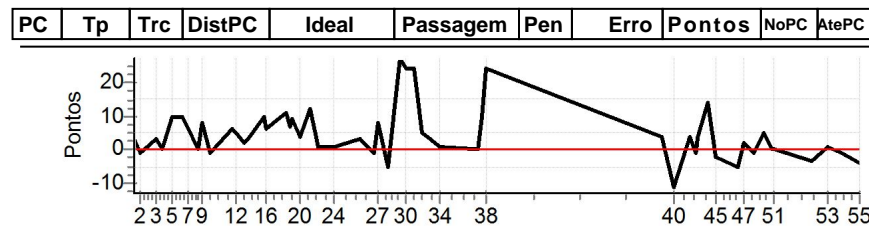

PC	Tp	Trc	DistPC	Ideal	Passagem	Pen	Erro	Pontos	NoPC	AtePC	
N u m	101	101 / Marcelo Prevideli / Rafael Augusto Avelar E Pinto									
		Cat / NL / Largada		Graduado / 7 / 09:03:00							
		Rio Negrinho									
PC	Tp	Trc	DistPC	Ideal	Passagem	Pen	Erro	Pontos	NoPC	AtePC	
1	Tmp	4	297	12:24:31.69	12:24:31.98	0	0.3s	+3	15 °	15 °	
2	Tmp	7	668	12:25:06.04	12:25:05.98	0	0.1s	-1	8 °	9 °	
3	Tmp	15	1528	12:26:32.51	12:26:32.79	0	0.3s	+3	11 °	11 °	
4	Tmp	17	1770	12:27:08.36	12:27:08.40	0	0.0s	0	1 °	4 °	
5	Tmp	21	2177	12:28:02.65	12:28:03.64	0	1.0s	+10	21 °	8 °	
6	Tmp	25	2529	12:28:50.56	12:28:51.55	0	1.0s	+10	21 °	16 °	
7	Tmp	29	2745	12:29:24.34	12:29:24.98	0	0.6s	+6	20 °	18 °	
8	Tmp	36	3121	12:30:16.96	12:30:16.96	0	0.0s	0	2 °	16 °	
9	Tmp	38	3293	12:30:39.06	12:30:39.81	0	0.8s	+8	21 °	19 °	
10	Tmp	42	3812	12:31:25.95	12:31:25.87	0	0.1s	-1	5 °	19 °	
11	Tmp	53	4672	12:33:25.91	12:33:26.49	0	0.6s	+6	20 °	18 °	
12	Tmp	56	4846	12:33:49.56	12:33:50.03	0	0.5s	+5	17 °	18 °	
13	Tmp	59	5302	12:34:29.90	12:34:30.05	0	0.2s	+2	14 °	18 °	
14	Tmp	63	5563	12:34:58.93	12:34:59.25	0	0.3s	+3	9 °	18 °	
15	Tmp	65	5852	12:36:19.69	12:36:20.67	0	1.0s	+10	22 °	20 °	
16	Tmp	65	5953	12:36:31.81	12:36:32.36	0	0.6s	+6	18 °	20 °	
17	Tmp	72	6698	12:38:18.95	12:38:20.01	0	1.1s	+11	24 °	20 °	
18	Tmp	75	6986	12:38:47.43	12:38:48.16	0	0.7s	+7	16 °	20 °	
19	Tmp	75	7151	12:39:00.63	12:39:01.53	0	0.9s	+9	22 °	21 °	
20	Tmp	77	7586	12:39:35.02	12:39:35.40	0	0.4s	+4	18 °	21 °	
21	Tmp	83	8250	12:40:31.40	12:40:32.56	0	1.2s	+12	22 °	21 °	
22	Tmp	87	8762	12:41:11.46	12:41:11.90	0	0.4s	+4	14 °	21 °	
23	Tmp	88	8823	12:41:15.76	12:41:15.85	0	0.1s	+1	10 °	20 °	
24	Tmp	96	9940	12:42:46.03	12:42:46.16	0	0.1s	+1	7 °	20 °	
25	Tmp	103	348	12:45:02.96	12:45:03.21	0	0.3s	+3	17 °	20 °	
26	Tmp	107	779	12:46:20.00	12:46:19.91	0	0.1s	-1	5 °	20 °	
27	Tmp	111	999	12:46:43.69	12:46:44.53	0	0.8s	+8	23 °	21 °	
28	Tmp	115	1452	12:47:39.17	12:47:38.70	0	0.5s	-5	17 °	20 °	
29	Tmp	123	1928	12:48:45.84	12:48:48.52	0	2.7s	[+27]	11 °	20 °	
30	Tmp	128	2182	12:49:22.49	12:49:24.86	0	2.4s	[+24]	21 °	20 °	
31	Tmp	130	2449	12:50:00.21	12:50:02.59	0	2.4s	[+24]	23 °	19 °	
32	Tmp	134	2698	12:50:41.32	12:50:41.86	0	0.5s	+5	17 °	19 °	
33	Tmp	138	3011	12:51:25.50	12:51:25.81	0	0.3s	+3	18 °	19 °	
34	Tmp	142	3537	12:52:21.80	12:52:21.87	0	0.1s	+1	9 °	19 °	
35	Tmp	153	4661	12:55:33.17	12:55:33.15	0	0.0s	0	1 °	19 °	
36	Tmp	156	4764	12:55:53.26	12:55:53.30	0	0.0s	0	1 °	18 °	
37	Tmp	159	4851	12:56:12.71	12:56:13.66	0	1.0s	+10	16 °	18 °	
38	Tmp	165	5047	12:56:40.92	12:56:43.29	0	2.4s	[+24]	20 °	18 °	
39	Tmp	176	666	13:12:35.74	13:12:36.14	0	0.4s	+4	17 °	18 °	
40	Tmp	183	1151	13:13:44.40	13:13:43.28	0	1.1s	-11	24 °	18 °	
41	Tmp	189	1776	13:15:07.76	13:15:08.17	0	0.4s	+4	17 °	18 °	
42	Tmp	194	2136	13:15:43.64	13:15:43.57	0	0.1s	-1	10 °	18 °	
43	Tmp	196	2239	13:15:55.07	13:15:55.47	0	0.4s	+4	14 °	18 °	
44	Tmp	202	2627	13:16:49.11	13:16:50.55	0	1.4s	+14	23 °	18 °	
45	Tmp	208	2980	13:17:39.82	13:17:39.67	0	0.2s	-2	4 °	18 °	
46	Tmp	213	3812	13:19:33.28	13:19:32.81	0	0.5s	-5	13 °	18 °	
47	Tmp	216	4150	13:20:10.08	13:20:10.26	0	0.2s	+2	18 °	18 °	
48	Tmp	223	4545	13:21:07.61	13:21:07.55	0	0.1s	-1	3 °	18 °	
49	Tmp	226	4854	13:21:57.56	13:21:58.08	0	0.5s	+5	21 °	18 °	
50	Tmp	230	5228	13:22:37.69	13:22:37.66	0	0.0s	0	5 °	18 °	
51	Tmp	233	5317	13:22:48.14	13:22:48.16	0	0.0s	0	2 °	17 °	
52	Tmp	241	6431	13:26:20.19	13:26:19.88	0	0.3s	-3	17 °	17 °	
53	Tmp	254	7159	13:27:49.51	13:27:49.63	0	0.1s	+1	6 °	17 °	
54	Tmp	259	7497	13:28:58.95	13:28:58.82	0	0.1s	-1	7 °	17 °	
55	Tmp	271	8299	13:30:41.95	13:30:41.59	0	0.4s	-4	24 °	17 °	

Num	101	Pen	0	PCZ	6	Total PP	221	Col. Final	17°