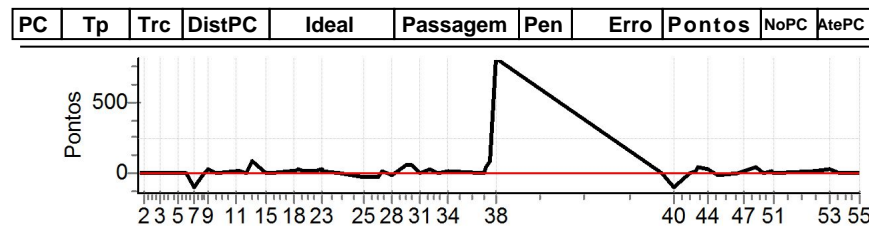

PC	Tp	Trc	DistPC	Ideal	Passagem	Pen	Erro	Pontos	NoPC	AtePC		
N	u	219	219 / Marcelo Vandresen / Carlos Alberto									
			Cat / NL / Largada		Turismo / 12 / 09:58:00							
			Florianopolis									
PC	Tp	Trc	DistPC	Ideal	Passagem	Pen	Erro	Pontos	NoPC	AtePC		
1	Tmp	4	297	13:28:18.07	13:28:18.58	0	0.5s	+5	17 °	17 °		
2	Tmp	7	668	13:28:55.34	13:28:55.24	0	0.1s	-1	6 °	11 °		
3	Tmp	15	1528	13:30:29.86	13:30:30.09	0	0.2s	+2	9 °	9 °		
4	Tmp	17	1770	13:31:08.20	13:31:08.56	0	0.4s	+4	12 °	7 °		
5	Tmp	21	2177	13:32:08.02	13:32:08.41	0	0.4s	+4	8 °	10 °		
6	Tmp	25	2529	13:33:00.45	13:33:01.17	0	0.7s	+7	17 °	11 °		
7	Tmp	29	2745	13:33:41.76	13:33:33.03	0	8.7s	-87	28 °	27 °		
8	Tmp	36	3121	13:34:38.91	13:34:39.05	0	0.1s	+1	9 °	27 °		
9	Tmp	38	3293	13:35:01.66	13:35:04.99	0	3.3s	+33	28 °	27 °		
10	Tmp	42	3812	13:35:52.53	13:35:52.68	0	0.2s	+2	17 °	27 °		
11	Tmp	53	4672	13:37:39.08	13:37:40.31	0	1.2s	+12	25 °	27 °		
12	Tmp	56	4846	13:38:03.81	13:38:05.17	0	1.4s	+14	25 °	25 °		
13	Tmp	59	5302	13:38:46.78	13:38:46.75	0	0.0s	0	4 °	25 °		
14	Tmp	63	5563	13:39:18.87	13:39:27.51	0	8.6s	+86	26 °	26 °		
15	Tmp	65	5852	13:40:42.20	13:40:42.43	0	0.2s	+2	10 °	26 °		
16	Tmp	65	5953	13:40:55.67	13:40:56.61	0	0.9s	+9	25 °	26 °		
17	Tmp	72	6698	13:42:53.19	13:42:54.56	0	1.4s	+14	25 °	26 °		
18	Tmp	75	6986	13:43:23.35	13:43:24.77	0	1.4s	+14	20 °	26 °		
19	Tmp	75	7151	13:43:37.49	13:43:40.90	0	3.4s	+34	27 °	26 °		
20	Tmp	77	7586	13:44:14.35	13:44:16.66	0	2.3s	[+23]	27 °	26 °		
21	Tmp	83	8250	13:45:15.10	13:45:16.29	0	1.2s	+12	22 °	26 °		
22	Tmp	87	8762	13:45:57.97	13:46:01.60	0	3.6s	+36	27 °	26 °		
23	Tmp	88	8823	13:46:02.85	13:46:04.98	0	2.1s	+21	26 °	26 °		
24	Tmp	96	9940	13:47:41.94	13:47:42.03	0	0.1s	+1	7 °	26 °		
25	Tmp	103	348	13:50:03.26	13:50:00.48	0	2.8s	[-28]	27 °	26 °		
26	Tmp	107	779	13:51:23.25	13:51:21.14	0	2.1s	-21	27 °	26 °		
27	Tmp	111	999	13:51:49.31	13:51:51.39	0	2.1s	+21	26 °	26 °		
28	Tmp	115	1452	13:52:49.89	13:52:48.86	0	1.0s	-10	23 °	25 °		
29	Tmp	123	1928	13:54:03.28	13:54:09.39	0	6.1s	+61	20 °	25 °		
30	Tmp	128	2182	13:54:42.42	13:54:48.82	0	6.4s	+64	22 °	25 °		
31	Tmp	130	2449	13:55:23.16	13:55:23.04	0	0.1s	-1	3 °	24 °		
32	Tmp	134	2698	13:56:21.91	13:56:24.87	0	3.0s	[+30]	25 °	24 °		
33	Tmp	138	3011	13:57:09.30	13:57:09.27	0	0.0s	0	1 °	24 °		
34	Tmp	142	3537	13:58:11.22	13:58:12.74	0	1.5s	+15	26 °	24 °		
35	Tmp	153	4661	14:01:30.80	14:01:31.40	0	0.6s	+6	20 °	24 °		
36	Tmp	156	4764	14:01:50.89	14:01:55.47	0	4.6s	+46	25 °	24 °		
37	Tmp	159	4851	14:02:10.34	14:02:18.76	0	8.4s	+84	22 °	24 °		
38	Tmp	165	5047	14:02:40.45	14:04:00.97	0	1m20s	[+805]	27 °	24 °		
39	Tmp	176	666	14:18:42.15	14:18:43.06	0	0.9s	+9	23 °	24 °		
40	Tmp	183	1151	14:19:54.36	14:19:44.97	0	9.4s	-94	28 °	24 °		
41	Tmp	189	1776	14:21:22.78	14:21:23.05	0	0.3s	+3	9 °	24 °		
42	Tmp	194	2136	14:22:01.94	14:22:03.96	0	2.0s	+20	27 °	24 °		
43	Tmp	196	2239	14:22:14.08	14:22:18.27	0	4.2s	+42	26 °	24 °		
44	Tmp	202	2627	14:23:13.19	14:23:17.09	0	3.9s	+39	27 °	24 °		
45	Tmp	208	2980	14:24:06.24	14:24:05.28	0	1.0s	-10	21 °	24 °		
46	Tmp	213	3812	14:25:57.40	14:25:57.79	0	0.4s	+4	10 °	24 °		
47	Tmp	216	4150	14:26:37.99	14:26:39.37	0	1.4s	+14	26 °	24 °		
48	Tmp	223	4545	14:27:41.24	14:27:46.04	0	4.8s	+48	28 °	24 °		
49	Tmp	226	4854	14:28:34.52	14:28:35.18	0	0.7s	+7	22 °	24 °		
50	Tmp	230	5228	14:29:18.66	14:29:20.99	0	2.3s	+23	26 °	24 °		
51	Tmp	233	5317	14:29:30.29	14:29:31.42	0	1.1s	+11	25 °	24 °		
52	Tmp	241	6431	14:33:23.09	14:33:24.96	0	1.9s	+19	27 °	24 °		
53	Tmp	254	7159	14:34:56.73	14:35:00.32	0	3.6s	+36	28 °	24 °		
54	Tmp	259	7497	14:35:56.15	14:35:56.73	0	0.6s	+6	13 °	24 °		
55	Tmp	271	8299	14:37:46.03	14:37:46.08	0	0.1s	+1	12 °	24 °		

Num	219	Pen	0	PCZ	2	Total PP	1116	Col. Final	24°