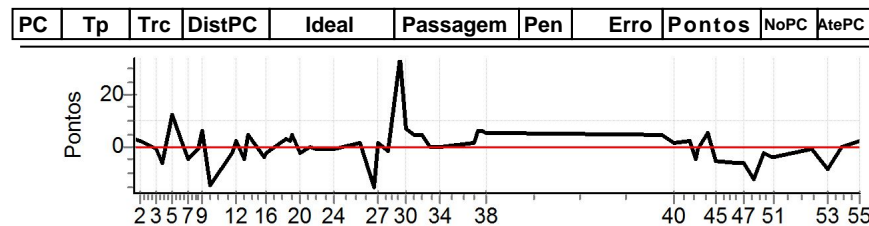

PC	Tp	Trc	DistPC	Ideal	Passagem	Pen	Erro	Pontos	NoPC	AtePC
N	u	123	123 / Bruno Rozalen Tesser / Welliton Luan Scotti							
			Cat / NL / Largada		Graduado / 13 / 09:09:00					
			Caçador							
PC	Tp	Trc	DistPC	Ideal	Passagem	Pen	Erro	Pontos	NoPC	AtePC
1	Tmp	4	297	12:30:31.69	12:30:32.02	0	0.3s	+3	12°	12°
2	Tmp	7	668	12:31:06.04	12:31:06.21	0	0.2s	+2	11°	14°
3	Tmp	15	1528	12:32:32.51	12:32:32.41	0	0.1s	-1	4°	8°
4	Tmp	17	1770	12:33:08.36	12:33:07.66	0	0.7s	-7	20°	13°
5	Tmp	21	2177	12:34:02.65	12:34:03.80	0	1.2s	+12	22°	18°
6	Tmp	25	2529	12:34:50.56	12:34:50.67	0	0.1s	+1	3°	12°
7	Tmp	29	2745	12:35:24.34	12:35:23.85	0	0.5s	-5	19°	16°
8	Tmp	36	3121	12:36:16.96	12:36:16.84	0	0.1s	-1	6°	14°
9	Tmp	38	3293	12:36:39.06	12:36:39.63	0	0.6s	+6	20°	15°
10	Tmp	42	3812	12:37:25.95	12:37:24.47	0	1.5s	[-15]	24°	20°
11	Tmp	53	4672	12:39:25.91	12:39:25.66	0	0.3s	-3	13°	19°
12	Tmp	56	4846	12:39:49.56	12:39:49.80	0	0.2s	+2	8°	19°
13	Tmp	59	5302	12:40:29.90	12:40:29.42	0	0.5s	-5	22°	19°
14	Tmp	63	5563	12:40:58.93	12:40:59.31	0	0.4s	+4	11°	19°
15	Tmp	65	5852	12:42:19.69	12:42:19.30	0	0.4s	-4	15°	17°
16	Tmp	65	5953	12:42:31.81	12:42:31.56	0	0.3s	-3	12°	16°
17	Tmp	72	6698	12:44:18.95	12:44:19.28	0	0.3s	+3	12°	15°
18	Tmp	75	6986	12:44:47.43	12:44:47.63	0	0.2s	+2	4°	14°
19	Tmp	75	7151	12:45:00.63	12:45:01.07	0	0.4s	+4	11°	14°
20	Tmp	77	7586	12:45:35.02	12:45:34.68	0	0.3s	-3	14°	14°
21	Tmp	83	8250	12:46:31.40	12:46:31.42	0	0.0s	0	1°	11°
22	Tmp	87	8762	12:47:11.46	12:47:11.33	0	0.1s	-1	5°	10°
23	Tmp	88	8823	12:47:15.76	12:47:15.68	0	0.1s	-1	9°	9°
24	Tmp	96	9940	12:48:46.03	12:48:45.94	0	0.1s	-1	5°	9°
25	Tmp	103	348	12:51:02.96	12:51:03.03	0	0.1s	+1	4°	8°
26	Tmp	107	779	12:52:20.00	12:52:18.40	0	1.6s	[-16]	23°	10°
27	Tmp	111	999	12:52:43.69	12:52:43.77	0	0.1s	+1	10°	9°
28	Tmp	115	1452	12:53:39.17	12:53:39.02	0	0.2s	-2	11°	9°
29	Tmp	123	1928	12:54:45.84	12:54:49.28	0	3.4s	[+34]	19°	9°
30	Tmp	128	2182	12:55:22.49	12:55:23.14	0	0.7s	+7	11°	10°
31	Tmp	130	2449	12:56:00.21	12:56:00.56	0	0.4s	+4	7°	11°
32	Tmp	134	2698	12:56:41.32	12:56:41.74	0	0.4s	+4	14°	10°
33	Tmp	138	3011	12:57:25.50	12:57:25.52	0	0.0s	0	3°	9°
34	Tmp	142	3537	12:58:21.80	12:58:21.83	0	0.0s	0	3°	9°
35	Tmp	153	4661	13:01:33.17	13:01:33.25	0	0.1s	+1	4°	8°
36	Tmp	156	4764	13:01:53.26	13:01:53.87	0	0.6s	+6	7°	7°
37	Tmp	159	4851	13:02:12.71	13:02:13.28	0	0.6s	+6	13°	7°
38	Tmp	165	5047	13:02:40.92	13:02:41.40	0	0.5s	+5	2°	7°
39	Tmp	176	666	13:18:35.74	13:18:36.09	0	0.4s	+4	16°	7°
40	Tmp	183	1151	13:19:44.40	13:19:44.50	0	0.1s	+1	4°	6°
41	Tmp	189	1776	13:21:07.76	13:21:07.94	0	0.2s	+2	10°	5°
42	Tmp	194	2136	13:21:43.64	13:21:43.18	0	0.5s	-5	19°	7°
43	Tmp	196	2239	13:21:55.07	13:21:54.93	0	0.1s	-1	6°	6°
44	Tmp	202	2627	13:22:49.11	13:22:49.60	0	0.5s	+5	6°	6°
45	Tmp	208	2980	13:23:39.82	13:23:39.21	0	0.6s	-6	13°	6°
46	Tmp	213	3812	13:25:33.28	13:25:32.56	0	0.7s	-7	16°	6°
47	Tmp	216	4150	13:26:10.08	13:26:09.41	0	0.7s	-7	24°	6°
48	Tmp	223	4545	13:27:07.61	13:27:06.33	0	1.3s	[-13]	23°	7°
49	Tmp	226	4854	13:27:57.56	13:27:57.31	0	0.3s	-3	13°	8°
50	Tmp	230	5228	13:28:37.69	13:28:37.33	0	0.4s	-4	13°	7°
51	Tmp	233	5317	13:28:48.14	13:28:47.73	0	0.4s	-4	10°	6°
52	Tmp	241	6431	13:32:20.19	13:32:20.05	0	0.1s	-1	6°	6°
53	Tmp	254	7159	13:33:49.51	13:33:48.61	0	0.9s	-9	24°	8°
54	Tmp	259	7497	13:34:58.95	13:34:58.96	0	0.0s	0	2°	7°
55	Tmp	271	8299	13:36:41.95	13:36:42.13	0	0.2s	+2	16°	6°

Num	123	Pen	0	PCZ	4	Total PP	172	Col. Final	6°