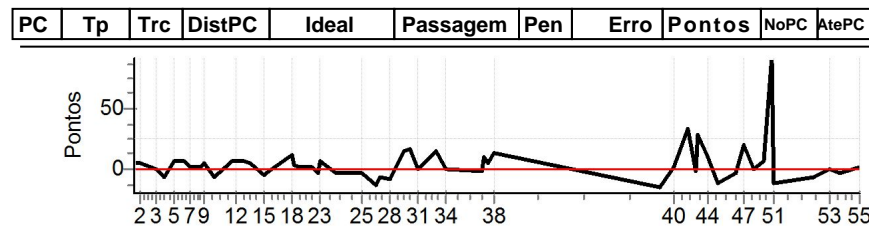

PC	Tp	Trc	DistPC	Ideal	Passagem	Pen	Erro	Pontos	NoPC	AtePC
N u m	214	214 / Kleber Santana / Fernanda Santana								
		Cat / NL / Largada		Turismo / 2 / 09:48:00						
		Guarulhos								
PC	Tp	Trc	DistPC	Ideal	Passagem	Pen	Erro	Pontos	NoPC	AtePC
1	Tmp	4	297	13:18:18.07	13:18:18.58	0	0.5s	+5	19 °	19 °
2	Tmp	7	668	13:18:55.34	13:18:55.92	0	0.6s	+6	22 °	22 °
3	Tmp	15	1528	13:20:29.86	13:20:29.92	0	0.1s	+1	5 °	16 °
4	Tmp	17	1770	13:21:08.20	13:21:07.61	0	0.6s	-6	18 °	18 °
5	Tmp	21	2177	13:22:08.02	13:22:08.68	0	0.7s	+7	19 °	17 °
6	Tmp	25	2529	13:23:00.45	13:23:01.29	0	0.8s	+8	20 °	17 °
7	Tmp	29	2745	13:23:41.76	13:23:41.91	0	0.2s	+2	8 °	14 °
8	Tmp	36	3121	13:24:38.91	13:24:39.16	0	0.3s	+3	21 °	14 °
9	Tmp	38	3293	13:25:01.66	13:25:02.30	0	0.6s	+6	13 °	14 °
10	Tmp	42	3812	13:25:52.53	13:25:51.99	0	0.5s	-5	24 °	17 °
11	Tmp	53	4672	13:27:39.08	13:27:39.85	0	0.8s	+8	20 °	15 °
12	Tmp	56	4846	13:28:03.81	13:28:04.65	0	0.8s	+8	21 °	16 °
13	Tmp	59	5302	13:28:46.78	13:28:47.45	0	0.7s	+7	24 °	16 °
14	Tmp	63	5563	13:29:18.87	13:29:19.35	0	0.5s	+5	12 °	16 °
15	Tmp	65	5852	13:30:42.20	13:30:41.76	0	0.4s	-4	19 °	16 °
16	Tmp	65	5953	13:30:55.67	13:30:55.35	0	0.3s	-3	15 °	17 °
17	Tmp	72	6698	13:32:53.19	13:32:54.13	0	0.9s	+9	20 °	17 °
18	Tmp	75	6986	13:33:23.35	13:33:24.50	0	1.2s	+12	18 °	17 °
19	Tmp	75	7151	13:33:37.49	13:33:37.92	0	0.4s	+4	12 °	16 °
20	Tmp	77	7586	13:34:14.35	13:34:14.52	0	0.2s	+2	11 °	16 °
21	Tmp	83	8250	13:35:15.10	13:35:15.37	0	0.3s	+3	3 °	14 °
22	Tmp	87	8762	13:35:57.97	13:35:57.76	0	0.2s	-2	11 °	14 °
23	Tmp	88	8823	13:36:02.85	13:36:03.63	0	0.8s	+8	24 °	15 °
24	Tmp	96	9940	13:37:41.94	13:37:41.70	0	0.2s	-2	16 °	15 °
25	Tmp	103	348	13:40:03.26	13:40:03.02	0	0.2s	-2	11 °	13 °
26	Tmp	107	779	13:41:23.25	13:41:21.97	0	1.3s	-13	20 °	15 °
27	Tmp	111	999	13:41:49.31	13:41:48.86	0	0.5s	-5	16 °	14 °
28	Tmp	115	1452	13:42:49.89	13:42:49.18	0	0.7s	-7	19 °	15 °
29	Tmp	123	1928	13:44:03.28	13:44:04.90	0	1.6s	+16	4 °	14 °
30	Tmp	128	2182	13:44:42.42	13:44:44.13	0	1.7s	[+17]	12 °	14 °
31	Tmp	130	2449	13:45:23.16	13:45:23.12	0	0.0s	0	2 °	13 °
32	Tmp	134	2698	13:46:21.91	13:46:22.77	0	0.9s	+9	14 °	13 °
33	Tmp	138	3011	13:47:09.30	13:47:10.91	0	1.6s	+16	25 °	13 °
34	Tmp	142	3537	13:48:11.22	13:48:11.36	0	0.1s	+1	3 °	13 °
35	Tmp	153	4661	13:51:30.80	13:51:30.74	0	0.1s	-1	9 °	12 °
36	Tmp	156	4764	13:51:50.89	13:51:51.90	0	1.0s	+10	8 °	12 °
37	Tmp	159	4851	13:52:10.34	13:52:10.84	0	0.5s	+5	5 °	11 °
38	Tmp	165	5047	13:52:40.45	13:52:41.84	0	1.4s	+14	3 °	10 °
39	Tmp	176	666	14:08:42.15	14:08:40.80	0	1.4s	-14	27 °	10 °
40	Tmp	183	1151	14:09:54.36	14:09:54.54	0	0.2s	+2	13 °	10 °
41	Tmp	189	1776	14:11:22.78	14:11:26.19	0	3.4s	+34	28 °	10 °
42	Tmp	194	2136	14:12:01.94	14:12:01.82	0	0.1s	-1	11 °	10 °
43	Tmp	196	2239	14:12:14.08	14:12:16.91	0	2.8s	[+28]	24 °	10 °
44	Tmp	202	2627	14:13:13.19	14:13:14.31	0	1.1s	+11	16 °	10 °
45	Tmp	208	2980	14:14:06.24	14:14:05.23	0	1.0s	-10	23 °	11 °
46	Tmp	213	3812	14:15:57.40	14:15:57.09	0	0.3s	-3	7 °	10 °
47	Tmp	216	4150	14:16:37.99	14:16:39.98	0	2.0s	[+20]	27 °	11 °
48	Tmp	223	4545	14:17:41.24	14:17:41.26	0	0.0s	0	6 °	11 °
49	Tmp	226	4854	14:18:34.52	14:18:35.24	0	0.7s	+7	23 °	10 °
50	Tmp	230	5228	14:19:18.66	14:19:27.80	0	9.1s	[+91]	28 °	14 °
51	Tmp	233	5317	14:19:30.29	14:19:29.16	0	1.1s	-11	26 °	14 °
52	Tmp	241	6431	14:23:23.09	14:23:22.60	0	0.5s	-5	18 °	14 °
53	Tmp	254	7159	14:24:56.73	14:24:56.73	0	0.0s	0	3 °	13 °
54	Tmp	259	7497	14:25:56.15	14:25:55.85	0	0.3s	-3	10 °	13 °
55	Tmp	271	8299	14:27:46.03	14:27:46.31	0	0.3s	+3	24 °	13 °

Num	214	Pen	0	PCZ	3	Total PP	329	Col. Final	13°