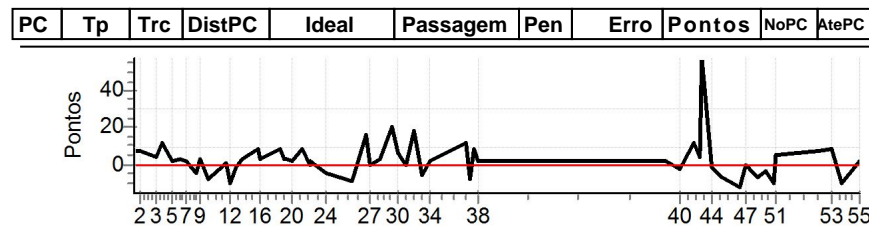

PC	Tp	Trc	DistPC	Ideal	Passagem	Pen	Erro	Pontos	NoPC	AtePC
N u m	5	5 / Leandro Pereira Moor / Claudio Roberto Flores								
		Cat / NL / Largada Master / 3 / 08:23:00								
		Apucarana								
PC	Tp	Trc	DistPC	Ideal	Passagem	Pen	Erro	Pontos	NoPC	AtePC
1	Tmp	4	297	11:34:13.67	11:34:14.38	0	0.7s	+7	13°	13°
2	Tmp	7	668	11:34:43.90	11:34:44.55	0	0.7s	+7	15°	15°
3	Tmp	15	1528	11:35:59.46	11:35:59.89	0	0.4s	+4	11°	15°
4	Tmp	17	1770	11:36:33.34	11:36:34.56	0	1.2s	+12	15°	15°
5	Tmp	21	2177	11:37:21.71	11:37:21.86	0	0.2s	+2	4°	15°
6	Tmp	25	2529	11:38:04.59	11:38:04.93	0	0.3s	+3	3°	15°
7	Tmp	29	2745	11:38:38.80	11:38:38.95	0	0.2s	+2	6°	13°
8	Tmp	36	3121	11:39:25.89	11:39:25.48	0	0.4s	-4	15°	14°
9	Tmp	38	3293	11:39:45.17	11:39:45.48	0	0.3s	+3	5°	11°
10	Tmp	42	3812	11:40:26.40	11:40:25.60	0	0.8s	-8	13°	13°
11	Tmp	53	4672	11:41:53.18	11:41:53.31	0	0.1s	+1	4°	11°
12	Tmp	56	4846	11:42:13.56	11:42:12.53	0	1.0s	-10	15°	13°
13	Tmp	59	5302	11:42:48.98	11:42:48.92	0	0.1s	-1	8°	13°
14	Tmp	63	5563	11:43:14.57	11:43:14.91	0	0.3s	+3	6°	13°
15	Tmp	65	5852	11:44:33.22	11:44:34.04	0	0.8s	+8	13°	13°
16	Tmp	65	5953	11:44:44.24	11:44:44.55	0	0.3s	+3	12°	13°
17	Tmp	72	6698	11:46:20.97	11:46:21.84	0	0.9s	+9	15°	15°
18	Tmp	75	6986	11:46:45.82	11:46:46.08	0	0.3s	+3	7°	12°
19	Tmp	75	7151	11:46:57.47	11:46:57.80	0	0.3s	+3	8°	12°
20	Tmp	77	7586	11:47:27.80	11:47:28.03	0	0.2s	+2	8°	12°
21	Tmp	83	8250	11:48:16.78	11:48:17.56	0	0.8s	+8	11°	12°
22	Tmp	87	8762	11:48:51.72	11:48:51.71	0	0.0s	0	2°	11°
23	Tmp	88	8823	11:48:55.38	11:48:55.54	0	0.2s	+2	8°	11°
24	Tmp	96	9940	11:50:14.09	11:50:13.72	0	0.4s	-4	13°	11°
25	Tmp	103	348	11:52:24.71	11:52:23.77	0	0.9s	-9	12°	13°
26	Tmp	107	779	11:53:37.45	11:53:39.04	0	1.6s	[+16]	15°	13°
27	Tmp	111	999	11:53:58.25	11:53:58.24	0	0.0s	0	3°	11°
28	Tmp	115	1452	11:54:47.31	11:54:47.57	0	0.3s	+3	8°	11°
29	Tmp	123	1928	11:55:48.20	11:55:50.16	0	2.0s	[+20]	9°	11°
30	Tmp	128	2182	11:56:21.76	11:56:22.31	0	0.6s	+6	5°	11°
31	Tmp	130	2449	11:56:54.63	11:56:54.67	0	0.0s	0	1°	11°
32	Tmp	134	2698	11:57:33.64	11:57:35.40	0	1.8s	[+18]	15°	11°
33	Tmp	138	3011	11:58:12.30	11:58:11.78	0	0.5s	-5	14°	11°
34	Tmp	142	3537	11:59:01.02	11:59:01.19	0	0.2s	+2	8°	11°
35	Tmp	153	4661	12:01:57.13	12:01:58.33	0	1.2s	+12	15°	12°
36	Tmp	156	4764	12:02:15.68	12:02:14.90	0	0.8s	-8	7°	12°
37	Tmp	159	4851	12:02:35.13	12:02:36.07	0	0.9s	+9	15°	12°
38	Tmp	165	5047	12:03:01.12	12:03:01.34	0	0.2s	+2	1°	12°
39	Tmp	176	666	12:18:44.01	12:18:44.17	0	0.2s	+2	13°	12°
40	Tmp	183	1151	12:19:47.64	12:19:47.43	0	0.2s	-2	6°	12°
41	Tmp	189	1776	12:21:03.17	12:21:04.32	0	1.2s	+12	15°	12°
42	Tmp	194	2136	12:21:34.29	12:21:34.69	0	0.4s	+4	14°	12°
43	Tmp	196	2239	12:21:44.20	12:21:49.85	0	5.7s	[+57]	14°	12°
44	Tmp	202	2627	12:22:32.33	12:22:32.28	0	0.1s	-1	2°	12°
45	Tmp	208	2980	12:23:18.34	12:23:17.66	0	0.7s	-7	11°	12°
46	Tmp	213	3812	12:24:53.02	12:24:51.83	0	1.2s	-12	14°	12°
47	Tmp	216	4150	12:25:25.26	12:25:25.26	0	0.0s	0	3°	12°
48	Tmp	223	4545	12:26:16.62	12:26:15.89	0	0.7s	-7	10°	12°
49	Tmp	226	4854	12:27:02.44	12:27:02.14	0	0.3s	-3	7°	12°
50	Tmp	230	5228	12:27:38.37	12:27:37.41	0	1.0s	-10	11°	12°
51	Tmp	233	5317	12:27:47.58	12:27:48.09	0	0.5s	+5	11°	13°
52	Tmp	241	6431	12:31:17.20	12:31:17.87	0	0.7s	+7	15°	13°
53	Tmp	254	7159	12:32:36.16	12:32:37.01	0	0.9s	+9	15°	13°
54	Tmp	259	7497	12:33:19.33	12:33:18.33	0	1.0s	-10	14°	13°
55	Tmp	271	8299	12:34:52.28	12:34:52.52	0	0.2s	+2	13°	13°

Num	5	Pen	0	PCZ	4	Total PP	258	Col. Final	13°