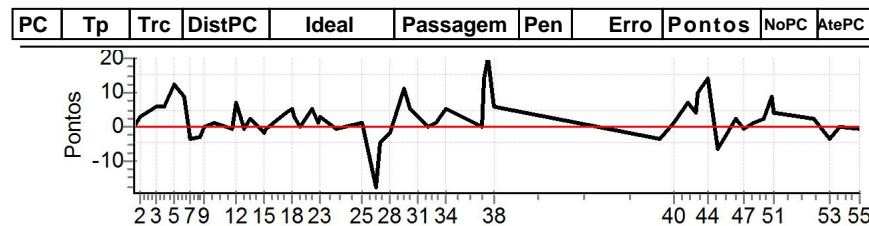

PC	Tp	Trc	DistPC	Ideal	Passagem	Pen	Erro	Pontos	NoPC	AtePC
N	u	220	220 / Guilherme Barbosa / Lisiane Homem							
			Cat / NL / Largada		Turismo / 3 / 09:49:00					
			Campinas							
PC	Tp	Trc	DistPC	Ideal	Passagem	Pen	Erro	Pontos	NoPC	AtePC
1	Tmp	4	297	13:19:18.07	13:19:18.11	0	0.0s	0	7 °	7 °
2	Tmp	7	668	13:19:55.34	13:19:55.63	0	0.3s	+3	14 °	6 °
3	Tmp	15	1528	13:21:29.86	13:21:30.49	0	0.6s	+6	18 °	10 °
4	Tmp	17	1770	13:22:08.20	13:22:08.84	0	0.6s	+6	17 °	11 °
5	Tmp	21	2177	13:23:08.02	13:23:09.26	0	1.2s	+12	24 °	14 °
6	Tmp	25	2529	13:24:00.45	13:24:01.33	0	0.9s	+9	22 °	15 °
7	Tmp	29	2745	13:24:41.76	13:24:41.33	0	0.4s	-4	11 °	15 °
8	Tmp	36	3121	13:25:38.91	13:25:38.57	0	0.3s	-3	20 °	16 °
9	Tmp	38	3293	13:26:01.66	13:26:01.62	0	0.0s	0	1 °	12 °
10	Tmp	42	3812	13:26:52.53	13:26:52.59	0	0.1s	+1	11 °	10 °
11	Tmp	53	4672	13:28:39.08	13:28:38.99	0	0.1s	-1	5 °	8 °
12	Tmp	56	4846	13:29:03.81	13:29:04.54	0	0.7s	+7	18 °	9 °
13	Tmp	59	5302	13:29:46.78	13:29:46.64	0	0.1s	-1	11 °	8 °
14	Tmp	63	5563	13:30:18.87	13:30:19.04	0	0.2s	+2	8 °	8 °
15	Tmp	65	5852	13:31:42.20	13:31:42.01	0	0.2s	-2	11 °	7 °
16	Tmp	65	5953	13:31:55.67	13:31:55.60	0	0.1s	-1	10 °	7 °
17	Tmp	72	6698	13:33:53.19	13:33:53.62	0	0.4s	+4	9 °	7 °
18	Tmp	75	6986	13:34:23.35	13:34:23.89	0	0.5s	+5	4 °	7 °
19	Tmp	75	7151	13:34:37.49	13:34:37.79	0	0.3s	+3	7 °	7 °
20	Tmp	77	7586	13:35:14.35	13:35:14.36	0	0.0s	0	3 °	6 °
21	Tmp	83	8250	13:36:15.10	13:36:15.58	0	0.5s	+5	7 °	6 °
22	Tmp	87	8762	13:36:57.97	13:36:58.10	0	0.1s	+1	5 °	6 °
23	Tmp	88	8823	13:37:02.85	13:37:03.10	0	0.3s	+3	16 °	6 °
24	Tmp	96	9940	13:38:41.94	13:38:41.89	0	0.1s	-1	8 °	6 °
25	Tmp	103	348	13:41:03.26	13:41:03.38	0	0.1s	+1	6 °	5 °
26	Tmp	107	779	13:42:23.25	13:42:21.44	0	1.8s	[-18]	25 °	6 °
27	Tmp	111	999	13:42:49.31	13:42:48.81	0	0.5s	-5	15 °	7 °
28	Tmp	115	1452	13:43:49.89	13:43:49.67	0	0.2s	-2	10 °	7 °
29	Tmp	123	1928	13:45:03.28	13:45:04.41	0	1.1s	+11	1 °	6 °
30	Tmp	128	2182	13:45:42.42	13:45:42.90	0	0.5s	+5	3 °	6 °
31	Tmp	130	2449	13:46:23.16	13:46:23.49	0	0.3s	+3	9 °	6 °
32	Tmp	134	2698	13:47:21.91	13:47:21.87	0	0.0s	0	2 °	3 °
33	Tmp	138	3011	13:48:09.30	13:48:09.40	0	0.1s	+1	4 °	2 °
34	Tmp	142	3537	13:49:11.22	13:49:11.69	0	0.5s	+5	19 °	2 °
35	Tmp	153	4661	13:52:30.80	13:52:30.78	0	0.0s	0	3 °	2 °
36	Tmp	156	4764	13:52:50.89	13:52:52.30	0	1.4s	[+14]	11 °	4 °
37	Tmp	159	4851	13:53:10.34	13:53:12.38	0	2.0s	[+20]	16 °	4 °
38	Tmp	165	5047	13:53:40.45	13:53:41.06	0	0.6s	+6	1 °	3 °
39	Tmp	176	666	14:09:42.15	14:09:41.74	0	0.4s	-4	16 °	3 °
40	Tmp	183	1151	14:10:54.36	14:10:54.43	0	0.1s	+1	8 °	2 °
41	Tmp	189	1776	14:12:22.78	14:12:23.47	0	0.7s	+7	18 °	3 °
42	Tmp	194	2136	14:13:01.94	14:13:02.33	0	0.4s	+4	19 °	3 °
43	Tmp	196	2239	14:13:14.08	14:13:15.10	0	1.0s	+10	10 °	3 °
44	Tmp	202	2627	14:14:13.19	14:14:14.54	0	1.4s	[+14]	20 °	4 °
45	Tmp	208	2980	14:15:06.24	14:15:05.59	0	0.7s	-7	15 °	4 °
46	Tmp	213	3812	14:16:57.40	14:16:57.63	0	0.2s	+2	2 °	4 °
47	Tmp	216	4150	14:17:37.99	14:17:37.94	0	0.1s	-1	7 °	4 °
48	Tmp	223	4545	14:18:41.24	14:18:41.35	0	0.1s	+1	11 °	3 °
49	Tmp	226	4854	14:19:34.52	14:19:34.67	0	0.2s	+2	8 °	2 °
50	Tmp	230	5228	14:20:18.66	14:20:19.55	0	0.9s	+9	18 °	4 °
51	Tmp	233	5317	14:20:30.29	14:20:30.69	0	0.4s	+4	13 °	4 °
52	Tmp	241	6431	14:24:23.09	14:24:23.33	0	0.2s	+2	9 °	4 °
53	Tmp	254	7159	14:25:56.73	14:25:56.35	0	0.4s	-4	12 °	3 °
54	Tmp	259	7497	14:26:56.15	14:26:56.16	0	0.0s	0	2 °	3 °
55	Tmp	271	8299	14:28:46.03	14:28:45.97	0	0.1s	-1	14 °	2 °

Num	220	Pen	0	PCZ	6	Total PP	178	Col. Final	2°