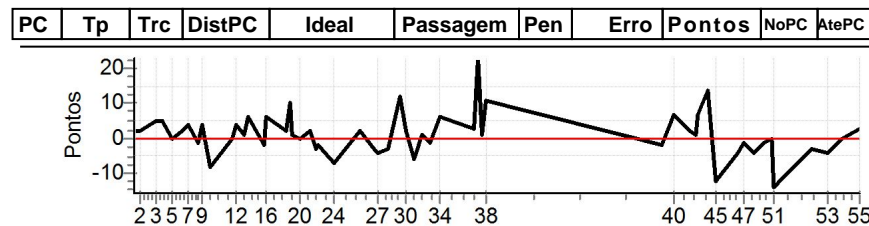

PC	Tp	Trc	DistPC	Ideal	Passagem	Pen	Erro	Pontos	NoPC	AtePC
N	109	109 / Aurelio Bilhalva / Tiago Poisl								
		Cat / NL / Largada / Graduado / 22 / 09:18:00								
		Porto Alegre								
u	7°									
m										
PC	Tp	Trc	DistPC	Ideal	Passagem	Pen	Erro	Pontos	NoPC	AtePC
1	Tmp	4	297	12:39:31.69	12:39:31.90	0	0.2s	+2	6°	6°
2	Tmp	7	668	12:40:06.04	12:40:06.23	0	0.2s	+2	10°	12°
3	Tmp	15	1528	12:41:32.51	12:41:32.99	0	0.5s	+5	18°	13°
4	Tmp	17	1770	12:42:08.36	12:42:08.89	0	0.5s	+5	14°	17°
5	Tmp	21	2177	12:43:02.65	12:43:02.65	0	0.0s	0	1°	11°
6	Tmp	25	2529	12:43:50.56	12:43:50.71	0	0.2s	+2	5°	7°
7	Tmp	29	2745	12:44:24.34	12:44:24.74	0	0.4s	+4	11°	9°
8	Tmp	36	3121	12:45:16.96	12:45:16.84	0	0.1s	-1	5°	8°
9	Tmp	38	3293	12:45:39.06	12:45:39.45	0	0.4s	+4	17°	10°
10	Tmp	42	3812	12:46:25.95	12:46:25.20	0	0.8s	-8	20°	12°
11	Tmp	53	4672	12:48:25.91	12:48:25.90	0	0.0s	0	1°	10°
12	Tmp	56	4846	12:48:49.56	12:48:49.94	0	0.4s	+4	13°	9°
13	Tmp	59	5302	12:49:29.90	12:49:29.98	0	0.1s	+1	6°	8°
14	Tmp	63	5563	12:49:58.93	12:49:59.52	0	0.6s	+6	16°	10°
15	Tmp	65	5852	12:51:19.69	12:51:19.49	0	0.2s	-2	6°	10°
16	Tmp	65	5953	12:51:31.81	12:51:32.42	0	0.6s	+6	16°	10°
17	Tmp	72	6698	12:53:18.95	12:53:19.17	0	0.2s	+2	5°	8°
18	Tmp	75	6986	12:53:47.43	12:53:48.41	0	1.0s	+10	20°	10°
19	Tmp	75	7151	12:54:00.63	12:54:00.74	0	0.1s	+1	2°	9°
20	Tmp	77	7586	12:54:35.02	12:54:35.04	0	0.0s	0	1°	7°
21	Tmp	83	8250	12:55:31.40	12:55:31.58	0	0.2s	+2	4°	6°
22	Tmp	87	8762	12:56:11.46	12:56:11.21	0	0.3s	-3	11°	6°
23	Tmp	88	8823	12:56:15.76	12:56:15.61	0	0.2s	-2	13°	7°
24	Tmp	96	9940	12:57:46.03	12:57:45.29	0	0.7s	-7	22°	7°
25	Tmp	103	348	13:00:02.96	13:00:03.18	0	0.2s	+2	9°	7°
26	Tmp	107	779	13:01:20.00	13:01:19.68	0	0.3s	-3	10°	7°
27	Tmp	111	999	13:01:43.69	13:01:43.29	0	0.4s	-4	16°	7°
28	Tmp	115	1452	13:02:39.17	13:02:38.86	0	0.3s	-3	13°	7°
29	Tmp	123	1928	13:03:45.84	13:03:47.08	0	1.2s	[+12]	2°	7°
30	Tmp	128	2182	13:04:22.49	13:04:22.72	0	0.2s	+2	7°	6°
31	Tmp	130	2449	13:05:00.21	13:04:59.57	0	0.6s	-6	14°	6°
32	Tmp	134	2698	13:05:41.32	13:05:41.42	0	0.1s	+1	2°	6°
33	Tmp	138	3011	13:06:25.50	13:06:25.37	0	0.1s	-1	7°	6°
34	Tmp	142	3537	13:07:21.80	13:07:22.42	0	0.6s	+6	21°	7°
35	Tmp	153	4661	13:10:33.17	13:10:33.48	0	0.3s	+3	17°	7°
36	Tmp	156	4764	13:10:53.26	13:10:55.53	0	2.3s	[+23]	17°	6°
37	Tmp	159	4851	13:11:12.71	13:11:12.83	0	0.1s	+1	4°	6°
38	Tmp	165	5047	13:11:40.92	13:11:41.99	0	1.1s	+11	4°	6°
39	Tmp	176	666	13:27:35.74	13:27:35.53	0	0.2s	-2	8°	6°
40	Tmp	183	1151	13:28:44.40	13:28:45.08	0	0.7s	+7	21°	7°
41	Tmp	189	1776	13:30:07.76	13:30:07.92	0	0.2s	+2	7°	7°
42	Tmp	194	2136	13:30:43.64	13:30:43.77	0	0.1s	+1	3°	6°
43	Tmp	196	2239	13:30:55.07	13:30:55.75	0	0.7s	+7	18°	7°
44	Tmp	202	2627	13:31:49.11	13:31:50.46	0	1.4s	[+14]	20°	7°
45	Tmp	208	2980	13:32:39.82	13:32:38.60	0	1.2s	-12	23°	8°
46	Tmp	213	3812	13:34:33.28	13:34:32.86	0	0.4s	-4	9°	7°
47	Tmp	216	4150	13:35:10.08	13:35:09.98	0	0.1s	-1	9°	7°
48	Tmp	223	4545	13:36:07.61	13:36:07.22	0	0.4s	-4	10°	8°
49	Tmp	226	4854	13:36:57.56	13:36:57.51	0	0.1s	-1	4°	6°
50	Tmp	230	5228	13:37:37.69	13:37:37.71	0	0.0s	0	1°	6°
51	Tmp	233	5317	13:37:48.14	13:37:46.71	0	1.4s	[-14]	21°	8°
52	Tmp	241	6431	13:41:20.19	13:41:19.94	0	0.3s	-3	14°	8°
53	Tmp	254	7159	13:42:49.51	13:42:49.14	0	0.4s	-4	15°	7°
54	Tmp	259	7497	13:43:58.95	13:43:58.92	0	0.0s	0	1°	6°
55	Tmp	271	8299	13:45:41.95	13:45:42.29	0	0.3s	+3	21°	7°

Num	109	Pen	0	PCZ	5	Total PP	173	Col. Final	7°