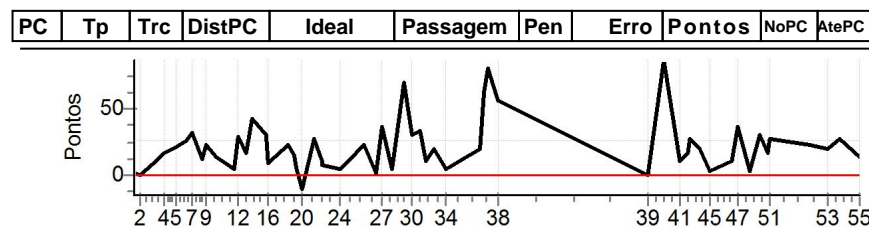

PC	Tp	Trc	DistPC	Ideal	Passagem	Pen	Erro	Pontos	NoPC	AtePC
N u m	252	252 / Osvaldo Prezotto / Nathalia Graciano								
		Cat / NL / Largada Turismo Ligth / 4 / 10:45:00								
		Sao Jose dos Campos								
PC	Tp	Trc	DistPC	Ideal	Passagem	Pen	Erro	Pontos	NoPC	AtePC
1	Tmp	4	297	14:31:26.32	14:31:26.37	0	0.1s	+1	2°	2°
2	Tmp	7	668	14:32:10.08	14:32:09.98	0	0.1s	-1	1°	2°
3	Tmp	15	1528	14:34:04.21	14:34:05.36	0	1.2s	+12	6°	2°
4	Tmp	17	1770	14:34:49.56	14:34:51.24	0	1.7s	+17	7°	5°
5	Tmp	21	2177	14:36:05.31	14:36:07.42	0	2.1s	+21	4°	5°
6	Tmp	25	2529	14:37:06.38	14:37:08.92	0	2.5s	+25	8°	6°
7	Tmp	29	2745	14:37:46.16	14:37:49.40	0	3.2s	+32	7°	7°
8	Tmp	36	3121	14:38:52.55	14:38:53.79	0	1.2s	+12	7°	7°
9	Tmp	38	3293	14:39:19.40	14:39:21.68	0	2.3s	+23	7°	7°
10	Tmp	42	3812	14:40:19.19	14:40:20.62	0	1.4s	+14	5°	7°
11	Tmp	53	4672	14:42:23.11	14:42:23.51	0	0.4s	+4	3°	7°
12	Tmp	56	4846	14:42:52.96	14:42:55.82	0	2.9s	[+29]	5°	7°
13	Tmp	59	5302	14:43:43.40	14:43:44.95	0	1.6s	+16	5°	6°
14	Tmp	63	5563	14:44:21.16	14:44:25.33	0	4.2s	+42	6°	5°
15	Tmp	65	5852	14:45:47.71	14:45:50.69	0	3.0s	[+30]	8°	5°
16	Tmp	65	5953	14:46:02.86	14:46:03.77	0	0.9s	+9	7°	6°
17	Tmp	72	6698	14:48:16.85	14:48:19.16	0	2.3s	+23	8°	6°
18	Tmp	75	6986	14:48:52.60	14:48:54.10	0	1.5s	+15	4°	5°
19	Tmp	75	7151	14:49:09.10	14:49:09.73	0	0.6s	+6	2°	5°
20	Tmp	77	7586	14:49:52.18	14:49:51.12	0	1.1s	-11	4°	5°
21	Tmp	83	8250	14:51:04.04	14:51:06.72	0	2.7s	+27	6°	5°
22	Tmp	87	8762	14:51:53.95	14:51:54.99	0	1.0s	+10	4°	5°
23	Tmp	88	8823	14:51:59.58	14:52:00.33	0	0.8s	+8	3°	5°
24	Tmp	96	9940	14:53:54.84	14:53:55.25	0	0.4s	+4	2°	5°
25	Tmp	103	348	14:56:29.15	14:56:31.35	0	2.2s	+22	8°	5°
26	Tmp	107	779	14:57:57.62	14:57:57.76	0	0.1s	+1	1°	5°
27	Tmp	111	999	14:58:29.06	14:58:32.61	0	3.6s	+36	8°	5°
28	Tmp	115	1452	14:59:39.81	14:59:40.28	0	0.5s	+5	7°	5°
29	Tmp	123	1928	15:01:03.22	15:01:10.20	0	7.0s	+70	7°	5°
30	Tmp	128	2182	15:01:47.92	15:01:51.03	0	3.1s	+31	4°	5°
31	Tmp	130	2449	15:02:36.42	15:02:39.69	0	3.3s	+33	5°	4°
32	Tmp	134	2698	15:03:22.91	15:03:24.02	0	1.1s	+11	4°	4°
33	Tmp	138	3011	15:04:18.96	15:04:20.96	0	2.0s	+20	5°	4°
34	Tmp	142	3537	15:05:33.86	15:05:34.35	0	0.5s	+5	6°	4°
35	Tmp	153	4661	15:09:20.19	15:09:22.18	0	2.0s	+20	6°	4°
36	Tmp	156	4764	15:09:42.69	15:09:48.91	0	6.2s	+62	8°	4°
37	Tmp	159	4851	15:10:02.75	15:10:10.83	0	8.1s	+81	4°	4°
38	Tmp	165	5047	15:11:15.01	15:11:20.70	0	5.7s	+57	5°	5°
39	Tmp	176	666	15:27:38.40	15:27:38.43	0	0.0s	0	1°	5°
40	Tmp	183	1151	15:29:24.96	15:29:33.67	0	8.7s	[+87]	9°	5°
41	Tmp	189	1776	15:31:09.31	15:31:10.45	0	1.1s	+11	5°	5°
42	Tmp	194	2136	15:31:57.27	15:31:58.95	0	1.7s	+17	6°	5°
43	Tmp	196	2239	15:32:11.85	15:32:14.50	0	2.7s	+27	4°	5°
44	Tmp	202	2627	15:33:21.10	15:33:23.04	0	1.9s	+19	4°	5°
45	Tmp	208	2980	15:34:23.97	15:34:24.27	0	0.3s	+3	2°	5°
46	Tmp	213	3812	15:36:44.47	15:36:45.43	0	1.0s	+10	5°	5°
47	Tmp	216	4150	15:37:32.59	15:37:36.25	0	3.7s	+37	8°	5°
48	Tmp	223	4545	15:38:46.56	15:38:46.89	0	0.3s	+3	3°	5°
49	Tmp	226	4854	15:39:47.71	15:39:50.71	0	3.0s	[+30]	7°	5°
50	Tmp	230	5228	15:40:39.88	15:40:41.62	0	1.7s	+17	8°	5°
51	Tmp	233	5317	15:40:53.63	15:40:56.34	0	2.7s	+27	6°	5°
52	Tmp	241	6431	15:45:19.31	15:45:21.51	0	2.2s	+22	7°	5°
53	Tmp	254	7159	15:47:13.00	15:47:14.94	0	1.9s	+19	9°	5°
54	Tmp	259	7497	15:48:34.96	15:48:37.74	0	2.8s	+28	5°	5°
55	Tmp	271	8299	15:50:47.20	15:50:48.61	0	1.4s	+14	7°	5°

Num	252	Pen	0	PCZ	1	Total PP	1041	Col. Final	5°