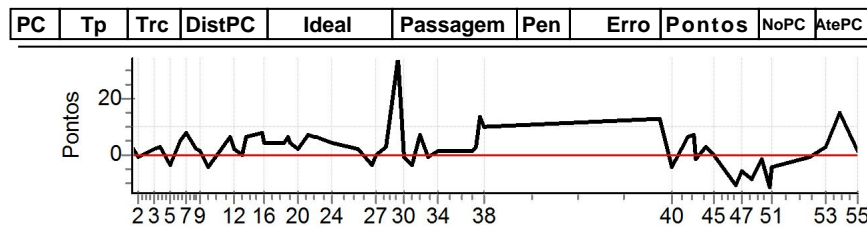

PC	Tp	Trc	DistPC	Ideal	Passagem	Pen	Erro	Pontos	NoPC	AtePC
N	127	127 / Dirceu Potrich / Robson Schuinka								
u		Cat / NL / Largada / Graduado / 10 / 09:06:00								
m	14º	Ipira								
PC	Tp	Trc	DistPC	Ideal	Passagem	Pen	Erro	Pontos	NoPC	AtePC
1	Tmp	4	297	12:27:31.69	12:27:32.00	0	0.3s	+3	14º	14º
2	Tmp	7	668	12:28:06.04	12:28:05.94	0	0.1s	-1	7º	8º
3	Tmp	15	1528	12:29:32.51	12:29:32.69	0	0.2s	+2	6º	9º
4	Tmp	17	1770	12:30:08.36	12:30:08.61	0	0.3s	+3	11º	11º
5	Tmp	21	2177	12:31:02.65	12:31:02.30	0	0.4s	-4	14º	10º
6	Tmp	25	2529	12:31:50.56	12:31:51.05	0	0.5s	+5	12º	11º
7	Tmp	29	2745	12:32:24.34	12:32:25.10	0	0.8s	+8	22º	14º
8	Tmp	36	3121	12:33:16.96	12:33:17.11	0	0.2s	+2	13º	13º
9	Tmp	38	3293	12:33:39.06	12:33:39.19	0	0.1s	+1	9º	13º
10	Tmp	42	3812	12:34:25.95	12:34:25.42	0	0.5s	-5	16º	13º
11	Tmp	53	4672	12:36:25.91	12:36:26.54	0	0.6s	+6	19º	13º
12	Tmp	56	4846	12:36:49.56	12:36:49.76	0	0.2s	+2	9º	13º
13	Tmp	59	5302	12:37:29.90	12:37:29.91	0	0.0s	0	2º	12º
14	Tmp	63	5563	12:37:58.93	12:37:59.54	0	0.6s	+6	17º	12º
15	Tmp	65	5852	12:39:19.69	12:39:20.48	0	0.8s	+8	21º	15º
16	Tmp	65	5953	12:39:31.81	12:39:32.16	0	0.4s	+4	14º	13º
17	Tmp	72	6698	12:41:18.95	12:41:19.34	0	0.4s	+4	14º	14º
18	Tmp	75	6986	12:41:47.43	12:41:48.05	0	0.6s	+6	14º	15º
19	Tmp	75	7151	12:42:00.63	12:42:01.02	0	0.4s	+4	12º	16º
20	Tmp	77	7586	12:42:35.02	12:42:35.25	0	0.2s	+2	10º	15º
21	Tmp	83	8250	12:43:31.40	12:43:32.10	0	0.7s	+7	12º	15º
22	Tmp	87	8762	12:44:11.46	12:44:12.01	0	0.6s	+6	23º	16º
23	Tmp	88	8823	12:44:15.76	12:44:16.37	0	0.6s	+6	21º	17º
24	Tmp	96	9940	12:45:46.03	12:45:46.40	0	0.4s	+4	16º	17º
25	Tmp	103	348	12:48:02.96	12:48:03.16	0	0.2s	+2	11º	17º
26	Tmp	107	779	12:49:20.00	12:49:19.64	0	0.4s	-4	13º	17º
27	Tmp	111	999	12:49:43.69	12:49:43.65	0	0.0s	0	2º	16º
28	Tmp	115	1452	12:50:39.17	12:50:39.47	0	0.3s	+3	14º	16º
29	Tmp	123	1928	12:51:45.84	12:51:49.31	0	3.5s	[+35]	20º	16º
30	Tmp	128	2182	12:52:22.49	12:52:22.38	0	0.1s	-1	5º	13º
31	Tmp	130	2449	12:53:00.21	12:52:59.83	0	0.4s	-4	8º	13º
32	Tmp	134	2698	12:53:41.32	12:53:42.04	0	0.7s	+7	20º	14º
33	Tmp	138	3011	12:54:25.50	12:54:25.43	0	0.1s	-1	9º	13º
34	Tmp	142	3537	12:55:21.80	12:55:21.92	0	0.1s	+1	8º	13º
35	Tmp	153	4661	12:58:33.17	12:58:33.27	0	0.1s	+1	5º	13º
36	Tmp	156	4764	12:58:53.26	12:58:53.52	0	0.3s	+3	5º	10º
37	Tmp	159	4851	12:59:12.71	12:59:14.10	0	1.4s	[+14]	19º	11º
38	Tmp	165	5047	12:59:40.92	12:59:41.88	0	1.0s	+10	3º	9º
39	Tmp	176	666	13:15:35.74	13:15:37.01	0	1.3s	[+13]	24º	12º
40	Tmp	183	1151	13:16:44.40	13:16:43.90	0	0.5s	-5	18º	11º
41	Tmp	189	1776	13:18:07.76	13:18:08.38	0	0.6s	+6	19º	12º
42	Tmp	194	2136	13:18:43.64	13:18:44.30	0	0.7s	+7	23º	12º
43	Tmp	196	2239	13:18:55.07	13:18:54.83	0	0.2s	-2	11º	13º
44	Tmp	202	2627	13:19:49.11	13:19:49.45	0	0.3s	+3	4º	13º
45	Tmp	208	2980	13:20:39.82	13:20:39.86	0	0.0s	0	1º	11º
46	Tmp	213	3812	13:22:33.28	13:22:32.23	0	1.1s	-11	20º	11º
47	Tmp	216	4150	13:23:10.08	13:23:09.51	0	0.6s	-6	22º	12º
48	Tmp	223	4545	13:24:07.61	13:24:06.74	0	0.9s	-9	18º	12º
49	Tmp	226	4854	13:24:57.56	13:24:57.33	0	0.2s	-2	10º	12º
50	Tmp	230	5228	13:25:37.69	13:25:36.46	0	1.2s	-12	24º	14º
51	Tmp	233	5317	13:25:48.14	13:25:47.65	0	0.5s	-5	11º	12º
52	Tmp	241	6431	13:29:20.19	13:29:20.07	0	0.1s	-1	7º	12º
53	Tmp	254	7159	13:30:49.51	13:30:49.77	0	0.3s	+3	13º	12º
54	Tmp	259	7497	13:31:58.95	13:32:00.44	0	1.5s	[+15]	23º	14º
55	Tmp	271	8299	13:33:41.95	13:33:42.06	0	0.1s	+1	7º	14º

Num	127	Pen	0	PCZ	3	Total PP	209	Col. Final	14º