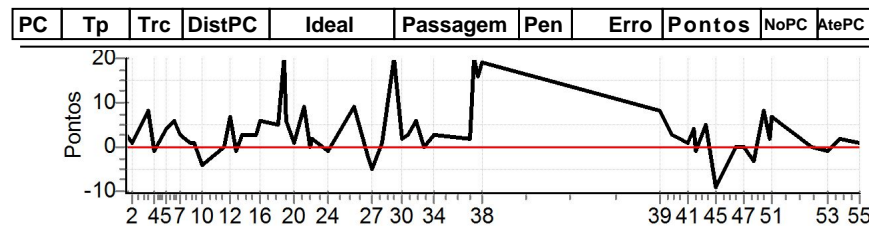

PC	Tp	Trc	DistPC	Ideal	Passagem	Pen	Erro	Pontos	NoPC	AtePC
N	u	108	108 / Milton Roberto Dresch / Thiago Ferreira da Silva							
			Cat / NL / Largada		Graduado / 5 / 09:01:00					
			Estrela							
PC	Tp	Trc	DistPC	Ideal	Passagem	Pen	Erro	Pontos	NoPC	AtePC
1	Tmp	4	297	12:22:31.69	12:22:31.95	0	0.3s	+3	16 °	16 °
2	Tmp	7	668	12:23:06.04	12:23:06.15	0	0.1s	+1	9 °	10 °
3	Tmp	15	1528	12:24:32.51	12:24:33.27	0	0.8s	+8	24 °	15 °
4	Tmp	17	1770	12:25:08.36	12:25:08.30	0	0.1s	-1	7 °	10 °
5	Tmp	21	2177	12:26:02.65	12:26:03.06	0	0.4s	+4	15 °	12 °
6	Tmp	25	2529	12:26:50.56	12:26:51.16	0	0.6s	+6	15 °	13 °
7	Tmp	29	2745	12:27:24.34	12:27:24.63	0	0.3s	+3	10 °	13 °
8	Tmp	36	3121	12:28:16.96	12:28:17.01	0	0.1s	+1	7 °	11 °
9	Tmp	38	3293	12:28:39.06	12:28:39.15	0	0.1s	+1	10 °	11 °
10	Tmp	42	3812	12:29:25.95	12:29:25.57	0	0.4s	-4	12 °	11 °
11	Tmp	53	4672	12:31:25.91	12:31:25.92	0	0.0s	0	4 °	9 °
12	Tmp	56	4846	12:31:49.56	12:31:50.25	0	0.7s	+7	21 °	12 °
13	Tmp	59	5302	12:32:29.90	12:32:29.77	0	0.1s	-1	12 °	10 °
14	Tmp	63	5563	12:32:58.93	12:32:59.23	0	0.3s	+3	10 °	9 °
15	Tmp	65	5852	12:34:19.69	12:34:19.97	0	0.3s	+3	11 °	8 °
16	Tmp	65	5953	12:34:31.81	12:34:32.41	0	0.6s	+6	19 °	9 °
17	Tmp	72	6698	12:36:18.95	12:36:19.47	0	0.5s	+5	18 °	12 °
18	Tmp	75	6986	12:36:47.43	12:36:49.38	0	2.0s	[+20]	22 °	12 °
19	Tmp	75	7151	12:37:00.63	12:37:01.25	0	0.6s	+6	18 °	13 °
20	Tmp	77	7586	12:37:35.02	12:37:35.12	0	0.1s	+1	5 °	11 °
21	Tmp	83	8250	12:38:31.40	12:38:32.29	0	0.9s	+9	16 °	13 °
22	Tmp	87	8762	12:39:11.46	12:39:11.50	0	0.0s	0	2 °	12 °
23	Tmp	88	8823	12:39:15.76	12:39:15.93	0	0.2s	+2	16 °	12 °
24	Tmp	96	9940	12:40:46.03	12:40:45.98	0	0.1s	-1	8 °	11 °
25	Tmp	103	348	12:43:02.96	12:43:03.87	0	0.9s	+9	22 °	12 °
26	Tmp	107	779	12:44:20.00	12:44:19.85	0	0.2s	-2	9 °	12 °
27	Tmp	111	999	12:44:43.69	12:44:43.15	0	0.5s	-5	21 °	14 °
28	Tmp	115	1452	12:45:39.17	12:45:39.23	0	0.1s	+1	8 °	13 °
29	Tmp	123	1928	12:46:45.84	12:46:47.86	0	2.0s	[+20]	8 °	13 °
30	Tmp	128	2182	12:47:22.49	12:47:22.67	0	0.2s	+2	8 °	11 °
31	Tmp	130	2449	12:48:00.21	12:48:00.55	0	0.3s	+3	5 °	10 °
32	Tmp	134	2698	12:48:41.32	12:48:41.95	0	0.6s	+6	18 °	11 °
33	Tmp	138	3011	12:49:25.50	12:49:25.49	0	0.0s	0	5 °	10 °
34	Tmp	142	3537	12:50:21.80	12:50:22.11	0	0.3s	+3	20 °	11 °
35	Tmp	153	4661	12:53:33.17	12:53:33.41	0	0.2s	+2	14 °	10 °
36	Tmp	156	4764	12:53:53.26	12:53:55.28	0	2.0s	[+20]	16 °	9 °
37	Tmp	159	4851	12:54:12.71	12:54:14.30	0	1.6s	+16	21 °	13 °
38	Tmp	165	5047	12:54:40.92	12:54:42.81	0	1.9s	[+19]	18 °	13 °
39	Tmp	176	666	13:10:35.74	13:10:36.53	0	0.8s	+8	22 °	15 °
40	Tmp	183	1151	13:11:44.40	13:11:44.74	0	0.3s	+3	15 °	15 °
41	Tmp	189	1776	13:13:07.76	13:13:07.86	0	0.1s	+1	4 °	14 °
42	Tmp	194	2136	13:13:43.64	13:13:44.06	0	0.4s	+4	17 °	14 °
43	Tmp	196	2239	13:13:55.07	13:13:54.93	0	0.1s	-1	7 °	12 °
44	Tmp	202	2627	13:14:49.11	13:14:49.59	0	0.5s	+5	7 °	12 °
45	Tmp	208	2980	13:15:39.82	13:15:38.89	0	0.9s	-9	21 °	13 °
46	Tmp	213	3812	13:17:33.28	13:17:33.27	0	0.0s	0	2 °	10 °
47	Tmp	216	4150	13:18:10.08	13:18:10.09	0	0.0s	0	4 °	9 °
48	Tmp	223	4545	13:19:07.61	13:19:07.35	0	0.3s	-3	9 °	9 °
49	Tmp	226	4854	13:19:57.56	13:19:58.31	0	0.8s	+8	23 °	9 °
50	Tmp	230	5228	13:20:37.69	13:20:37.92	0	0.2s	+2	11 °	9 °
51	Tmp	233	5317	13:20:48.14	13:20:48.87	0	0.7s	+7	17 °	10 °
52	Tmp	241	6431	13:24:20.19	13:24:20.21	0	0.0s	0	4 °	10 °
53	Tmp	254	7159	13:25:49.51	13:25:49.40	0	0.1s	-1	7 °	9 °
54	Tmp	259	7497	13:26:58.95	13:26:59.16	0	0.2s	+2	9 °	9 °
55	Tmp	271	8299	13:28:41.95	13:28:42.09	0	0.1s	+1	10 °	9 °

Num	108	Pen	0	PCZ	6	Total PP	180	Col. Final	9°