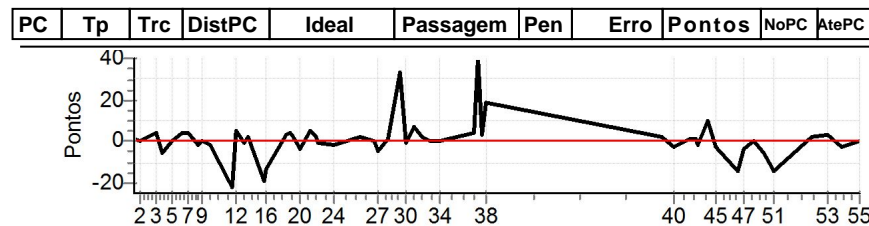

PC	Tp	Trc	DistPC	Ideal	Passagem	Pen	Erro	Pontos	NoPC	AtePC
N	103	103 / Sergio Ricci / Andre Luiz Lenger								
u		Cat / NL / Largada / Graduado / 19 / 09:15:00								
m	12º	Passo Fundo								
PC	Tp	Trc	DistPC	Ideal	Passagem	Pen	Erro	Pontos	NoPC	AtePC
1	Tmp	4	297	12:36:31.69	12:36:31.78	0	0.1s	+1	2º	2º
2	Tmp	7	668	12:37:06.04	12:37:06.00	0	0.0s	0	1º	1º
3	Tmp	15	1528	12:38:32.51	12:38:32.95	0	0.4s	+4	15º	1º
4	Tmp	17	1770	12:39:08.36	12:39:07.79	0	0.6s	-6	18º	9º
5	Tmp	21	2177	12:40:02.65	12:40:02.68	0	0.0s	0	3º	4º
6	Tmp	25	2529	12:40:50.56	12:40:50.92	0	0.4s	+4	9º	6º
7	Tmp	29	2745	12:41:24.34	12:41:24.78	0	0.4s	+4	12º	6º
8	Tmp	36	3121	12:42:16.96	12:42:16.80	0	0.2s	-2	11º	7º
9	Tmp	38	3293	12:42:39.06	12:42:39.09	0	0.0s	0	2º	7º
10	Tmp	42	3812	12:43:25.95	12:43:25.74	0	0.2s	-2	8º	5º
11	Tmp	53	4672	12:45:25.91	12:45:23.70	0	2.2s	[-22]	23º	8º
12	Tmp	56	4846	12:45:49.56	12:45:50.03	0	0.5s	+5	16º	8º
13	Tmp	59	5302	12:46:29.90	12:46:29.83	0	0.1s	-1	7º	7º
14	Tmp	63	5563	12:46:58.93	12:46:59.17	0	0.2s	+2	3º	7º
15	Tmp	65	5852	12:48:19.69	12:48:17.82	0	1.9s	[-19]	23º	9º
16	Tmp	65	5953	12:48:31.81	12:48:30.55	0	1.3s	-13	24º	14º
17	Tmp	72	6698	12:50:18.95	12:50:19.29	0	0.3s	+3	9º	13º
18	Tmp	75	6986	12:50:47.43	12:50:47.81	0	0.4s	+4	8º	13º
19	Tmp	75	7151	12:51:00.63	12:51:00.89	0	0.3s	+3	7º	12º
20	Tmp	77	7586	12:51:35.02	12:51:34.60	0	0.4s	-4	17º	13º
21	Tmp	83	8250	12:52:31.40	12:52:31.92	0	0.5s	+5	8º	12º
22	Tmp	87	8762	12:53:11.46	12:53:11.67	0	0.2s	+2	7º	13º
23	Tmp	88	8823	12:53:15.76	12:53:15.66	0	0.1s	-1	7º	13º
24	Tmp	96	9940	12:54:46.03	12:54:45.79	0	0.2s	-2	11º	12º
25	Tmp	103	348	12:57:02.96	12:57:03.16	0	0.2s	+2	10º	11º
26	Tmp	107	779	12:58:20.00	12:58:19.98	0	0.0s	0	2º	8º
27	Tmp	111	999	12:58:43.69	12:58:43.24	0	0.5s	-5	19º	8º
28	Tmp	115	1452	12:59:39.17	12:59:39.26	0	0.1s	+1	5º	8º
29	Tmp	123	1928	13:00:45.84	13:00:49.16	0	3.3s	+33	17º	8º
30	Tmp	128	2182	13:01:22.49	13:01:22.42	0	0.1s	-1	3º	8º
31	Tmp	130	2449	13:02:00.21	13:02:00.93	0	0.7s	+7	17º	8º
32	Tmp	134	2698	13:02:41.32	13:02:41.52	0	0.2s	+2	7º	7º
33	Tmp	138	3011	13:03:25.50	13:03:25.47	0	0.0s	0	2º	7º
34	Tmp	142	3537	13:04:21.80	13:04:21.79	0	0.0s	0	1º	6º
35	Tmp	153	4661	13:07:33.17	13:07:33.58	0	0.4s	+4	21º	6º
36	Tmp	156	4764	13:07:53.26	13:07:57.29	0	4.0s	[+40]	22º	14º
37	Tmp	159	4851	13:08:12.71	13:08:13.02	0	0.3s	+3	7º	14º
38	Tmp	165	5047	13:08:40.92	13:08:42.82	0	1.9s	[+19]	17º	14º
39	Tmp	176	666	13:24:35.74	13:24:35.95	0	0.2s	+2	10º	13º
40	Tmp	183	1151	13:25:44.40	13:25:44.12	0	0.3s	-3	13º	13º
41	Tmp	189	1776	13:27:07.76	13:27:07.83	0	0.1s	+1	1º	13º
42	Tmp	194	2136	13:27:43.64	13:27:43.76	0	0.1s	+1	5º	11º
43	Tmp	196	2239	13:27:55.07	13:27:54.92	0	0.2s	-2	10º	11º
44	Tmp	202	2627	13:28:49.11	13:28:50.15	0	1.0s	+10	13º	10º
45	Tmp	208	2980	13:29:39.82	13:29:39.50	0	0.3s	-3	5º	10º
46	Tmp	213	3812	13:31:33.28	13:31:31.93	0	1.4s	-14	24º	12º
47	Tmp	216	4150	13:32:10.08	13:32:09.66	0	0.4s	-4	21º	13º
48	Tmp	223	4545	13:33:07.61	13:33:07.57	0	0.0s	0	1º	10º
49	Tmp	226	4854	13:33:57.56	13:33:56.92	0	0.6s	-6	22º	11º
50	Tmp	230	5228	13:34:37.69	13:34:36.49	0	1.2s	-12	23º	12º
51	Tmp	233	5317	13:34:48.14	13:34:46.76	0	1.4s	-14	23º	14º
52	Tmp	241	6431	13:38:20.19	13:38:20.40	0	0.2s	+2	11º	13º
53	Tmp	254	7159	13:39:49.51	13:39:49.83	0	0.3s	+3	11º	13º
54	Tmp	259	7497	13:40:58.95	13:40:58.69	0	0.3s	-3	11º	12º
55	Tmp	271	8299	13:42:41.95	13:42:41.91	0	0.0s	0	3º	12º

Num	103	Pen	0	PCZ	8	Total PP	206	Col. Final	12º