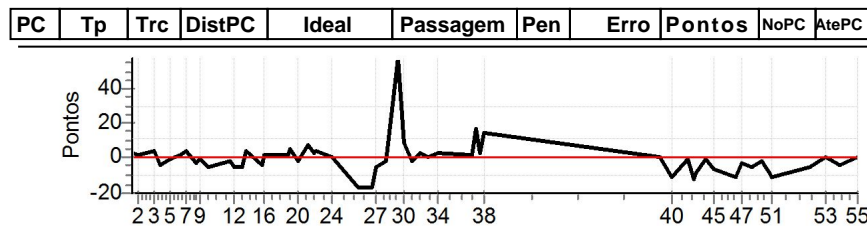

PC	Tp	Trc	DistPC	Ideal	Passagem	Pen	Erro	Pontos	NoPC	AtePC
N	122	122 / Deonilson Salla / Leonardo Jose de Farias								
		Cat / NL / Largada / Graduado / 11 / 09:07:00								
		Curitiba								
PC	Tp	Trc	DistPC	Ideal	Passagem	Pen	Erro	Pontos	NoPC	AtePC
1	Tmp	4	297	12:28:31.69	12:28:32.01	0	0.3s	+3	13°	13°
2	Tmp	7	668	12:29:06.04	12:29:06.24	0	0.2s	+2	12°	15°
3	Tmp	15	1528	12:30:32.51	12:30:32.92	0	0.4s	+4	16°	16°
4	Tmp	17	1770	12:31:08.36	12:31:07.98	0	0.4s	-4	13°	16°
5	Tmp	21	2177	12:32:02.65	12:32:02.54	0	0.1s	-1	6°	13°
6	Tmp	25	2529	12:32:50.56	12:32:50.80	0	0.2s	+2	7°	8°
7	Tmp	29	2745	12:33:24.34	12:33:24.71	0	0.4s	+4	14°	10°
8	Tmp	36	3121	12:34:16.96	12:34:16.69	0	0.3s	-3	14°	10°
9	Tmp	38	3293	12:34:39.06	12:34:38.94	0	0.1s	-1	8°	9°
10	Tmp	42	3812	12:35:25.95	12:35:25.47	0	0.5s	-5	15°	10°
11	Tmp	53	4672	12:37:25.91	12:37:25.75	0	0.2s	-2	10°	11°
12	Tmp	56	4846	12:37:49.56	12:37:48.92	0	0.6s	-6	18°	11°
13	Tmp	59	5302	12:38:29.90	12:38:29.45	0	0.5s	-5	23°	13°
14	Tmp	63	5563	12:38:58.93	12:38:59.37	0	0.4s	+4	12°	11°
15	Tmp	65	5852	12:40:19.69	12:40:19.29	0	0.4s	-4	16°	13°
16	Tmp	65	5953	12:40:31.81	12:40:31.95	0	0.1s	+1	6°	11°
17	Tmp	72	6698	12:42:18.95	12:42:19.09	0	0.1s	+1	3°	10°
18	Tmp	75	6986	12:42:47.43	12:42:47.60	0	0.2s	+2	5°	9°
19	Tmp	75	7151	12:43:00.63	12:43:01.15	0	0.5s	+5	13°	10°
20	Tmp	77	7586	12:43:35.02	12:43:34.81	0	0.2s	-2	9°	9°
21	Tmp	83	8250	12:44:31.40	12:44:32.09	0	0.7s	+7	11°	8°
22	Tmp	87	8762	12:45:11.46	12:45:11.78	0	0.3s	+3	12°	8°
23	Tmp	88	8823	12:45:15.76	12:45:16.16	0	0.4s	+4	17°	10°
24	Tmp	96	9940	12:46:46.03	12:46:46.05	0	0.0s	0	1°	8°
25	Tmp	103	348	12:49:02.96	12:49:01.28	0	1.7s	[-17]	24°	10°
26	Tmp	107	779	12:50:20.00	12:50:18.32	0	1.7s	[-17]	24°	11°
27	Tmp	111	999	12:50:43.69	12:50:43.22	0	0.5s	-5	20°	11°
28	Tmp	115	1452	12:51:39.17	12:51:39.00	0	0.2s	-2	12°	12°
29	Tmp	123	1928	12:52:45.84	12:52:51.56	0	5.7s	[+57]	23°	12°
30	Tmp	128	2182	12:53:22.49	12:53:23.24	0	0.8s	+8	13°	12°
31	Tmp	130	2449	12:54:00.21	12:54:00.05	0	0.2s	-2	4°	12°
32	Tmp	134	2698	12:54:41.32	12:54:41.58	0	0.3s	+3	10°	12°
33	Tmp	138	3011	12:55:25.50	12:55:25.52	0	0.0s	0	4°	12°
34	Tmp	142	3537	12:56:21.80	12:56:22.08	0	0.3s	+3	18°	12°
35	Tmp	153	4661	12:59:33.17	12:59:33.40	0	0.2s	+2	11°	11°
36	Tmp	156	4764	12:59:53.26	12:59:54.88	0	1.6s	[+16]	14°	13°
37	Tmp	159	4851	13:00:12.71	13:00:13.00	0	0.3s	+3	9°	12°
38	Tmp	165	5047	13:00:40.92	13:00:42.29	0	1.4s	+14	8°	12°
39	Tmp	176	666	13:16:35.74	13:16:35.75	0	0.0s	0	2°	11°
40	Tmp	183	1151	13:17:44.40	13:17:43.31	0	1.1s	-11	23°	12°
41	Tmp	189	1776	13:19:07.76	13:19:07.71	0	0.1s	-1	2°	11°
42	Tmp	194	2136	13:19:43.64	13:19:42.44	0	1.2s	-12	24°	13°
43	Tmp	196	2239	13:19:55.07	13:19:54.15	0	0.9s	-9	21°	14°
44	Tmp	202	2627	13:20:49.11	13:20:49.02	0	0.1s	-1	3°	14°
45	Tmp	208	2980	13:21:39.82	13:21:39.09	0	0.7s	-7	14°	14°
46	Tmp	213	3812	13:23:33.28	13:23:32.21	0	1.1s	-11	19°	14°
47	Tmp	216	4150	13:24:10.08	13:24:09.76	0	0.3s	-3	19°	14°
48	Tmp	223	4545	13:25:07.61	13:25:07.12	0	0.5s	-5	14°	15°
49	Tmp	226	4854	13:25:57.56	13:25:57.32	0	0.2s	-2	9°	14°
50	Tmp	230	5228	13:26:37.69	13:26:36.76	0	0.9s	-9	20°	15°
51	Tmp	233	5317	13:26:48.14	13:26:47.00	0	1.1s	-11	19°	16°
52	Tmp	241	6431	13:30:20.19	13:30:19.73	0	0.5s	-5	19°	16°
53	Tmp	254	7159	13:31:49.51	13:31:49.49	0	0.0s	0	2°	15°
54	Tmp	259	7497	13:32:58.95	13:32:58.54	0	0.4s	-4	16°	15°
55	Tmp	271	8299	13:34:41.95	13:34:41.97	0	0.0s	0	5°	13°

Num	122	Pen	0	PCZ	5	Total PP	208	Col. Final	13°