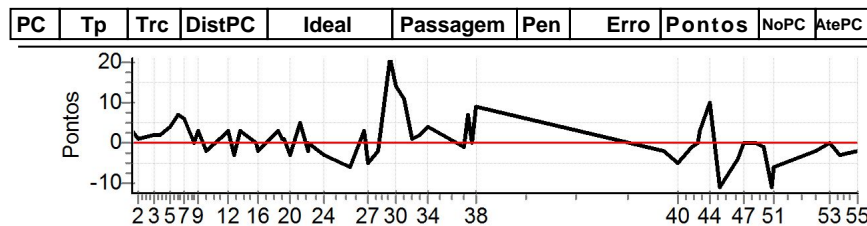

PC	Tp	Trc	DistPC	Ideal	Passagem	Pen	Erro	Pontos	NoPC	AtePC
N u m	11	11 / Glauber Fontoura / Ronaldo Rodrigues dos Santos								
		Cat / NL / Largada Master / 5 / 08:25:00								
		Santana do Parnaiba								
PC	Tp	Trc	DistPC	Ideal	Passagem	Pen	Erro	Pontos	NoPC	AtePC
1	Tmp	4	297	11:36:13.67	11:36:13.98	0	0.3s	+3	5°	5°
2	Tmp	7	668	11:36:43.90	11:36:43.99	0	0.1s	+1	7°	5°
3	Tmp	15	1528	11:37:59.46	11:37:59.66	0	0.2s	+2	8°	7°
4	Tmp	17	1770	11:38:33.34	11:38:33.51	0	0.2s	+2	7°	7°
5	Tmp	21	2177	11:39:21.71	11:39:22.14	0	0.4s	+4	9°	6°
6	Tmp	25	2529	11:40:04.59	11:40:05.29	0	0.7s	+7	9°	6°
7	Tmp	29	2745	11:40:38.80	11:40:39.43	0	0.6s	+6	12°	9°
8	Tmp	36	3121	11:41:25.89	11:41:25.93	0	0.0s	0	3°	8°
9	Tmp	38	3293	11:41:45.17	11:41:45.49	0	0.3s	+3	4°	6°
10	Tmp	42	3812	11:42:26.40	11:42:26.22	0	0.2s	-2	4°	5°
11	Tmp	53	4672	11:43:53.18	11:43:53.38	0	0.2s	+2	6°	4°
12	Tmp	56	4846	11:44:13.56	11:44:13.90	0	0.3s	+3	11°	5°
13	Tmp	59	5302	11:44:48.98	11:44:48.72	0	0.3s	-3	15°	6°
14	Tmp	63	5563	11:45:14.57	11:45:14.87	0	0.3s	+3	5°	5°
15	Tmp	65	5852	11:46:33.22	11:46:33.24	0	0.0s	0	2°	3°
16	Tmp	65	5953	11:46:44.24	11:46:44.07	0	0.2s	-2	7°	3°
17	Tmp	72	6698	11:48:20.97	11:48:21.29	0	0.3s	+3	7°	3°
18	Tmp	75	6986	11:48:45.82	11:48:45.87	0	0.1s	+1	2°	2°
19	Tmp	75	7151	11:48:57.47	11:48:57.59	0	0.1s	+1	2°	2°
20	Tmp	77	7586	11:49:27.80	11:49:27.54	0	0.3s	-3	11°	2°
21	Tmp	83	8250	11:50:16.78	11:50:17.29	0	0.5s	+5	9°	2°
22	Tmp	87	8762	11:50:51.72	11:50:51.53	0	0.2s	-2	7°	2°
23	Tmp	88	8823	11:50:55.38	11:50:55.35	0	0.0s	0	1°	1°
24	Tmp	96	9940	11:52:14.09	11:52:13.78	0	0.3s	-3	12°	2°
25	Tmp	103	348	11:54:24.71	11:54:24.14	0	0.6s	-6	9°	4°
26	Tmp	107	779	11:55:37.45	11:55:37.73	0	0.3s	+3	10°	4°
27	Tmp	111	999	11:55:58.25	11:55:57.77	0	0.5s	-5	11°	4°
28	Tmp	115	1452	11:56:47.31	11:56:47.14	0	0.2s	-2	7°	4°
29	Tmp	123	1928	11:57:48.20	11:57:50.30	0	2.1s	[+21]	10°	4°
30	Tmp	128	2182	11:58:21.76	11:58:23.19	0	1.4s	[+14]	12°	4°
31	Tmp	130	2449	11:58:54.63	11:58:55.68	0	1.1s	[+11]	14°	5°
32	Tmp	134	2698	11:59:33.64	11:59:33.69	0	0.1s	+1	1°	4°
33	Tmp	138	3011	12:00:12.30	12:00:12.49	0	0.2s	+2	7°	4°
34	Tmp	142	3537	12:01:01.02	12:01:01.38	0	0.4s	+4	9°	4°
35	Tmp	153	4661	12:03:57.13	12:03:57.07	0	0.1s	-1	4°	4°
36	Tmp	156	4764	12:04:15.68	12:04:16.35	0	0.7s	+7	5°	4°
37	Tmp	159	4851	12:04:35.13	12:04:35.14	0	0.0s	0	1°	3°
38	Tmp	165	5047	12:05:01.12	12:05:02.04	0	0.9s	+9	8°	3°
39	Tmp	176	666	12:20:44.01	12:20:43.79	0	0.2s	-2	11°	3°
40	Tmp	183	1151	12:21:47.64	12:21:47.12	0	0.5s	-5	14°	3°
41	Tmp	189	1776	12:23:03.17	12:23:03.06	0	0.1s	-1	2°	3°
42	Tmp	194	2136	12:23:34.29	12:23:34.27	0	0.0s	0	3°	3°
43	Tmp	196	2239	12:23:44.20	12:23:44.54	0	0.3s	+3	5°	3°
44	Tmp	202	2627	12:24:32.33	12:24:33.34	0	1.0s	+10	8°	3°
45	Tmp	208	2980	12:25:18.34	12:25:17.27	0	1.1s	[-11]	13°	3°
46	Tmp	213	3812	12:26:53.02	12:26:52.66	0	0.4s	-4	3°	2°
47	Tmp	216	4150	12:27:25.26	12:27:25.29	0	0.0s	0	1°	2°
48	Tmp	223	4545	12:28:16.62	12:28:16.65	0	0.0s	0	1°	2°
49	Tmp	226	4854	12:29:02.44	12:29:02.33	0	0.1s	-1	2°	2°
50	Tmp	230	5228	12:29:38.37	12:29:37.27	0	1.1s	-11	12°	2°
51	Tmp	233	5317	12:29:47.58	12:29:47.00	0	0.6s	-6	13°	3°
52	Tmp	241	6431	12:33:17.20	12:33:17.01	0	0.2s	-2	12°	3°
53	Tmp	254	7159	12:34:36.16	12:34:36.18	0	0.0s	0	1°	3°
54	Tmp	259	7497	12:35:19.33	12:35:19.08	0	0.3s	-3	6°	3°
55	Tmp	271	8299	12:36:52.28	12:36:52.10	0	0.2s	-2	12°	3°

Num	11	Pen	0	PCZ	8	Total PP	151	Col. Final	3°