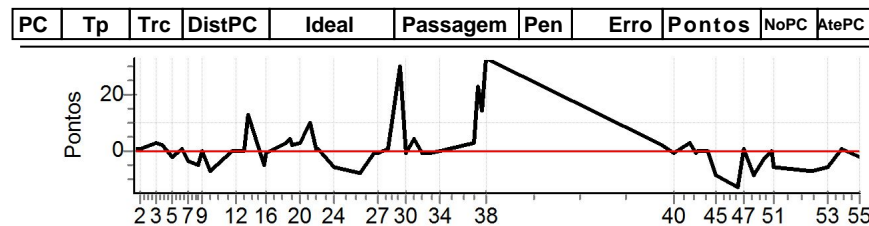

PC	Tp	Trc	DistPC	Ideal	Passagem	Pen	Erro	Pontos	NoPC	AtePC
N u m	116	116 / Flavio o Boghossian / Leonardo Jose Berg Martins								
		Cat / NL / Largada / Graduado / 18 / 09:14:00								
		Rio de Janeiro								
PC	Tp	Trc	DistPC	Ideal	Passagem	Pen	Erro	Pontos	NoPC	AtePC
1	Tmp	4	297	12:35:31.69	12:35:31.80	0	0.1s	+1	3°	3°
2	Tmp	7	668	12:36:06.04	12:36:06.18	0	0.1s	+1	3°	3°
3	Tmp	15	1528	12:37:32.51	12:37:32.83	0	0.3s	+3	10°	4°
4	Tmp	17	1770	12:38:08.36	12:38:08.55	0	0.2s	+2	9°	6°
5	Tmp	21	2177	12:39:02.65	12:39:02.45	0	0.2s	-2	8°	5°
6	Tmp	25	2529	12:39:50.56	12:39:50.63	0	0.1s	+1	1°	3°
7	Tmp	29	2745	12:40:24.34	12:40:23.96	0	0.4s	-4	13°	4°
8	Tmp	36	3121	12:41:16.96	12:41:16.42	0	0.5s	-5	19°	6°
9	Tmp	38	3293	12:41:39.06	12:41:39.09	0	0.0s	0	3°	4°
10	Tmp	42	3812	12:42:25.95	12:42:25.29	0	0.7s	-7	18°	7°
11	Tmp	53	4672	12:44:25.91	12:44:25.92	0	0.0s	0	2°	4°
12	Tmp	56	4846	12:44:49.56	12:44:49.56	0	0.0s	0	2°	3°
13	Tmp	59	5302	12:45:29.90	12:45:29.91	0	0.0s	0	1°	2°
14	Tmp	63	5563	12:45:58.93	12:46:00.26	0	1.3s	+13	23°	4°
15	Tmp	65	5852	12:47:19.69	12:47:19.20	0	0.5s	-5	17°	4°
16	Tmp	65	5953	12:47:31.81	12:47:31.69	0	0.1s	-1	3°	4°
17	Tmp	72	6698	12:49:18.95	12:49:19.27	0	0.3s	+3	10°	4°
18	Tmp	75	6986	12:49:47.43	12:49:47.85	0	0.4s	+4	9°	4°
19	Tmp	75	7151	12:50:00.63	12:50:00.87	0	0.2s	+2	5°	4°
20	Tmp	77	7586	12:50:35.02	12:50:35.33	0	0.3s	+3	13°	4°
21	Tmp	83	8250	12:51:31.40	12:51:32.37	0	1.0s	+10	19°	4°
22	Tmp	87	8762	12:52:11.46	12:52:11.60	0	0.1s	+1	4°	4°
23	Tmp	88	8823	12:52:15.76	12:52:15.88	0	0.1s	+1	8°	4°
24	Tmp	96	9940	12:53:46.03	12:53:45.48	0	0.6s	-6	20°	5°
25	Tmp	103	348	12:56:02.96	12:56:02.16	0	0.8s	-8	21°	6°
26	Tmp	107	779	12:57:20.00	12:57:19.87	0	0.1s	-1	3°	5°
27	Tmp	111	999	12:57:43.69	12:57:43.63	0	0.1s	-1	8°	5°
28	Tmp	115	1452	12:58:39.17	12:58:39.29	0	0.1s	+1	6°	5°
29	Tmp	123	1928	12:59:45.84	12:59:48.79	0	3.0s	[+30]	13°	5°
30	Tmp	128	2182	13:00:22.49	13:00:22.39	0	0.1s	-1	4°	5°
31	Tmp	130	2449	13:01:00.21	13:01:00.56	0	0.4s	+4	6°	4°
32	Tmp	134	2698	13:01:41.32	13:01:41.18	0	0.1s	-1	3°	4°
33	Tmp	138	3011	13:02:25.50	13:02:25.36	0	0.1s	-1	8°	4°
34	Tmp	142	3537	13:03:21.80	13:03:21.76	0	0.0s	0	2°	3°
35	Tmp	153	4661	13:06:33.17	13:06:33.47	0	0.3s	+3	18°	5°
36	Tmp	156	4764	13:06:53.26	13:06:55.59	0	2.3s	[+23]	18°	5°
37	Tmp	159	4851	13:07:12.71	13:07:14.06	0	1.4s	[+14]	18°	5°
38	Tmp	165	5047	13:07:40.92	13:07:44.20	0	3.3s	[+33]	22°	4°
39	Tmp	176	666	13:23:35.74	13:23:35.93	0	0.2s	+2	11°	5°
40	Tmp	183	1151	13:24:44.40	13:24:44.33	0	0.1s	-1	2°	5°
41	Tmp	189	1776	13:26:07.76	13:26:08.03	0	0.3s	+3	13°	4°
42	Tmp	194	2136	13:26:43.64	13:26:43.58	0	0.1s	-1	6°	4°
43	Tmp	196	2239	13:26:55.07	13:26:55.04	0	0.0s	0	1°	5°
44	Tmp	202	2627	13:27:49.11	13:27:49.12	0	0.0s	0	1°	5°
45	Tmp	208	2980	13:28:39.82	13:28:38.90	0	0.9s	-9	20°	5°
46	Tmp	213	3812	13:30:33.28	13:30:31.99	0	1.3s	-13	21°	5°
47	Tmp	216	4150	13:31:10.08	13:31:10.20	0	0.1s	+1	11°	5°
48	Tmp	223	4545	13:32:07.61	13:32:06.69	0	0.9s	-9	17°	5°
49	Tmp	226	4854	13:32:57.56	13:32:57.24	0	0.3s	-3	12°	5°
50	Tmp	230	5228	13:33:37.69	13:33:37.73	0	0.0s	0	2°	5°
51	Tmp	233	5317	13:33:48.14	13:33:47.59	0	0.6s	-6	14°	5°
52	Tmp	241	6431	13:37:20.19	13:37:19.50	0	0.7s	-7	22°	5°
53	Tmp	254	7159	13:38:49.51	13:38:48.90	0	0.6s	-6	22°	5°
54	Tmp	259	7497	13:39:58.95	13:39:59.06	0	0.1s	+1	5°	5°
55	Tmp	271	8299	13:41:41.95	13:41:41.77	0	0.2s	-2	13°	5°

Num	116	Pen	0	PCZ	8	Total PP	160	Col. Final	5°