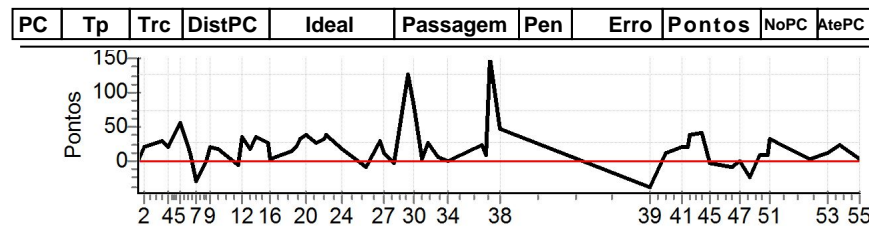

PC	Tp	Trc	DistPC	Ideal	Passagem	Pen	Erro	Pontos	NoPC	AtePC	
N u m	251	251 / Suzana Veloso Rodrigues / Giuliano Marcio Rodrigues									
		Cat / NL / Largada		Turismo Ligth / 1 / 10:42:00							
		Sao Paulo									
PC	Tp	Trc	DistPC	Ideal	Passagem	Pen	Erro	Pontos	NoPC	AtePC	
1	Tmp	4	297	14:28:26.32	14:28:26.23	0	0.1s	-1	4°	4°	
2	Tmp	7	668	14:29:10.08	14:29:12.08	0	2.0s	+20	9°	4°	
3	Tmp	15	1528	14:31:04.21	14:31:07.16	0	3.0s	[+30]	9°	7°	
4	Tmp	17	1770	14:31:49.56	14:31:51.52	0	2.0s	+20	8°	7°	
5	Tmp	21	2177	14:33:05.31	14:33:10.79	0	5.5s	+55	9°	8°	
6	Tmp	25	2529	14:34:06.38	14:34:07.51	0	1.1s	+11	6°	8°	
7	Tmp	29	2745	14:34:46.16	14:34:43.27	0	2.9s	[-29]	6°	8°	
8	Tmp	36	3121	14:35:52.55	14:35:52.45	0	0.1s	-1	2°	8°	
9	Tmp	38	3293	14:36:19.40	14:36:21.50	0	2.1s	+21	5°	8°	
10	Tmp	42	3812	14:37:19.19	14:37:20.86	0	1.7s	+17	6°	8°	
11	Tmp	53	4672	14:39:23.11	14:39:22.48	0	0.6s	-6	5°	8°	
12	Tmp	56	4846	14:39:52.96	14:39:56.35	0	3.4s	+34	7°	8°	
13	Tmp	59	5302	14:40:43.40	14:40:45.04	0	1.6s	+16	6°	8°	
14	Tmp	63	5563	14:41:21.16	14:41:24.61	0	3.5s	+35	4°	7°	
15	Tmp	65	5852	14:42:47.71	14:42:50.38	0	2.7s	+27	7°	7°	
16	Tmp	65	5953	14:43:02.86	14:43:03.28	0	0.4s	+4	5°	7°	
17	Tmp	72	6698	14:45:16.85	14:45:18.39	0	1.5s	+15	4°	7°	
18	Tmp	75	6986	14:45:52.60	14:45:54.61	0	2.0s	+20	6°	7°	
19	Tmp	75	7151	14:46:09.10	14:46:12.16	0	3.1s	+31	7°	6°	
20	Tmp	77	7586	14:46:52.18	14:46:55.99	0	3.8s	+38	8°	8°	
21	Tmp	83	8250	14:48:04.04	14:48:06.60	0	2.6s	+26	5°	8°	
22	Tmp	87	8762	14:48:53.95	14:48:57.09	0	3.1s	+31	7°	8°	
23	Tmp	88	8823	14:48:59.58	14:49:03.42	0	3.8s	+38	7°	7°	
24	Tmp	96	9940	14:50:54.84	14:50:56.61	0	1.8s	+18	7°	7°	
25	Tmp	103	348	14:53:29.15	14:53:28.27	0	0.9s	-9	6°	7°	
26	Tmp	107	779	14:54:57.62	14:55:00.42	0	2.8s	[+28]	8°	8°	
27	Tmp	111	999	14:55:29.06	14:55:30.21	0	1.2s	+12	5°	8°	
28	Tmp	115	1452	14:56:39.81	14:56:39.62	0	0.2s	-2	2°	7°	
29	Tmp	123	1928	14:58:03.22	14:58:15.91	0	12.7s	+127	9°	7°	
30	Tmp	128	2182	14:58:47.92	14:58:55.77	0	7.9s	+79	7°	7°	
31	Tmp	130	2449	14:59:36.42	14:59:36.85	0	0.4s	+4	2°	6°	
32	Tmp	134	2698	15:00:22.91	15:00:25.38	0	2.5s	+25	6°	6°	
33	Tmp	138	3011	15:01:18.96	15:01:19.57	0	0.6s	+6	3°	6°	
34	Tmp	142	3537	15:02:33.86	15:02:33.92	0	0.1s	+1	3°	6°	
35	Tmp	153	4661	15:06:20.19	15:06:22.44	0	2.3s	+23	8°	6°	
36	Tmp	156	4764	15:06:42.69	15:06:43.49	0	0.8s	+8	2°	6°	
37	Tmp	159	4851	15:07:02.75	15:07:17.87	0	15.1s	[+151]	8°	6°	
38	Tmp	165	5047	15:08:15.01	15:08:19.78	0	4.8s	+48	3°	6°	
39	Tmp	176	666	15:24:38.40	15:24:34.53	0	3.9s	-39	9°	6°	
40	Tmp	183	1151	15:26:24.96	15:26:26.03	0	1.1s	+11	3°	6°	
41	Tmp	189	1776	15:28:09.31	15:28:11.25	0	1.9s	+19	7°	6°	
42	Tmp	194	2136	15:28:57.27	15:28:59.20	0	1.9s	+19	7°	6°	
43	Tmp	196	2239	15:29:11.85	15:29:15.60	0	3.8s	+38	6°	6°	
44	Tmp	202	2627	15:30:21.10	15:30:25.22	0	4.1s	+41	7°	6°	
45	Tmp	208	2980	15:31:23.97	15:31:23.66	0	0.3s	-3	3°	6°	
46	Tmp	213	3812	15:33:44.47	15:33:43.54	0	0.9s	-9	4°	6°	
47	Tmp	216	4150	15:34:32.59	15:34:32.71	0	0.1s	+1	2°	6°	
48	Tmp	223	4545	15:35:46.56	15:35:44.26	0	2.3s	-23	8°	6°	
49	Tmp	226	4854	15:36:47.71	15:36:48.61	0	0.9s	+9	5°	6°	
50	Tmp	230	5228	15:37:39.88	15:37:40.75	0	0.9s	+9	6°	6°	
51	Tmp	233	5317	15:37:53.63	15:37:56.97	0	3.3s	+33	7°	6°	
52	Tmp	241	6431	15:42:19.31	15:42:19.65	0	0.3s	+3	5°	6°	
53	Tmp	254	7159	15:44:13.00	15:44:14.19	0	1.2s	+12	7°	6°	
54	Tmp	259	7497	15:45:34.96	15:45:37.37	0	2.4s	+24	4°	6°	
55	Tmp	271	8299	15:47:47.20	15:47:47.35	0	0.2s	+2	3°	6°	

Num	251	Pen	0	PCZ	0	Total PP	1124	Col. Final	6°