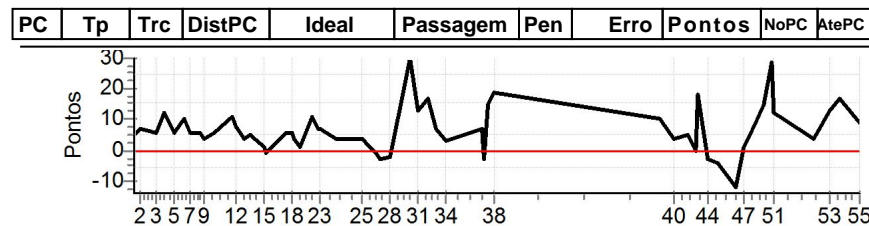

PC	Tp	Trc	DistPC	Ideal	Passagem	Pen	Erro	Pontos	NoPC	AtePC
N u m	226	226 / Rodrigo Juliano Borges / Tamara Sardagna								
		Cat / NL / Largada Turismo / 5 / 09:51:00								
		Joinville								
PC	Tp	Trc	DistPC	Ideal	Passagem	Pen	Erro	Pontos	NoPC	AtePC
1	Tmp	4	297	13:21:18.07	13:21:18.59	0	0.5s	+5	18 °	18 °
2	Tmp	7	668	13:21:55.34	13:21:56.06	0	0.7s	+7	24 °	23 °
3	Tmp	15	1528	13:23:29.86	13:23:30.42	0	0.6s	+6	16 °	22 °
4	Tmp	17	1770	13:24:08.20	13:24:09.44	0	1.2s	+12	25 °	23 °
5	Tmp	21	2177	13:25:08.02	13:25:08.58	0	0.6s	+6	17 °	20 °
6	Tmp	25	2529	13:26:00.45	13:26:01.45	0	1.0s	+10	24 °	22 °
7	Tmp	29	2745	13:26:41.76	13:26:42.35	0	0.6s	+6	19 °	21 °
8	Tmp	36	3121	13:27:38.91	13:27:39.52	0	0.6s	+6	27 °	22 °
9	Tmp	38	3293	13:28:01.66	13:28:02.08	0	0.4s	+4	8 °	20 °
10	Tmp	42	3812	13:28:52.53	13:28:53.17	0	0.6s	+6	25 °	22 °
11	Tmp	53	4672	13:30:39.08	13:30:40.15	0	1.1s	+11	24 °	24 °
12	Tmp	56	4846	13:31:03.81	13:31:04.61	0	0.8s	+8	20 °	22 °
13	Tmp	59	5302	13:31:46.78	13:31:47.16	0	0.4s	+4	22 °	22 °
14	Tmp	63	5563	13:32:18.87	13:32:19.38	0	0.5s	+5	11 °	21 °
15	Tmp	65	5852	13:33:42.20	13:33:42.29	0	0.1s	+1	8 °	21 °
16	Tmp	65	5953	13:33:55.67	13:33:55.61	0	0.1s	-1	8 °	19 °
17	Tmp	72	6698	13:35:53.19	13:35:53.78	0	0.6s	+6	13 °	18 °
18	Tmp	75	6986	13:36:23.35	13:36:23.95	0	0.6s	+6	7 °	18 °
19	Tmp	75	7151	13:36:37.49	13:36:37.90	0	0.4s	+4	10 °	17 °
20	Tmp	77	7586	13:37:14.35	13:37:14.47	0	0.1s	+1	8 °	17 °
21	Tmp	83	8250	13:38:15.10	13:38:16.23	0	1.1s	+11	20 °	17 °
22	Tmp	87	8762	13:38:57.97	13:38:58.71	0	0.7s	+7	20 °	17 °
23	Tmp	88	8823	13:39:02.85	13:39:03.59	0	0.7s	+7	22 °	17 °
24	Tmp	96	9940	13:40:41.94	13:40:42.38	0	0.4s	+4	19 °	18 °
25	Tmp	103	348	13:43:03.26	13:43:03.66	0	0.4s	+4	18 °	19 °
26	Tmp	107	779	13:44:23.25	13:44:23.17	0	0.1s	-1	5 °	17 °
27	Tmp	111	999	13:44:49.31	13:44:49.06	0	0.3s	-3	11 °	16 °
28	Tmp	115	1452	13:45:49.89	13:45:49.70	0	0.2s	-2	9 °	16 °
29	Tmp	123	1928	13:47:03.28	13:47:05.26	0	2.0s	[+20]	6 °	16 °
30	Tmp	128	2182	13:47:42.42	13:47:45.38	0	3.0s	[+30]	20 °	16 °
31	Tmp	130	2449	13:48:23.16	13:48:24.46	0	1.3s	+13	20 °	16 °
32	Tmp	134	2698	13:49:21.91	13:49:23.63	0	1.7s	+17	21 °	16 °
33	Tmp	138	3011	13:50:09.30	13:50:10.02	0	0.7s	+7	13 °	16 °
34	Tmp	142	3537	13:51:11.22	13:51:11.56	0	0.3s	+3	11 °	16 °
35	Tmp	153	4661	13:54:30.80	13:54:31.48	0	0.7s	+7	23 °	16 °
36	Tmp	156	4764	13:54:50.89	13:54:50.63	0	0.3s	-3	1 °	15 °
37	Tmp	159	4851	13:55:10.34	13:55:11.87	0	1.5s	+15	14 °	13 °
38	Tmp	165	5047	13:55:40.45	13:55:42.36	0	1.9s	[+19]	10 °	11 °
39	Tmp	176	666	14:11:42.15	14:11:43.14	0	1.0s	+10	24 °	11 °
40	Tmp	183	1151	14:12:54.36	14:12:54.73	0	0.4s	+4	16 °	11 °
41	Tmp	189	1776	14:14:22.78	14:14:23.27	0	0.5s	+5	14 °	11 °
42	Tmp	194	2136	14:15:01.94	14:15:01.93	0	0.0s	0	3 °	11 °
43	Tmp	196	2239	14:15:14.08	14:15:15.88	0	1.8s	+18	20 °	11 °
44	Tmp	202	2627	14:16:13.19	14:16:12.87	0	0.3s	-3	6 °	11 °
45	Tmp	208	2980	14:17:06.24	14:17:05.87	0	0.4s	-4	10 °	10 °
46	Tmp	213	3812	14:18:57.40	14:18:56.22	0	1.2s	-12	22 °	11 °
47	Tmp	216	4150	14:19:37.99	14:19:38.04	0	0.1s	+1	6 °	10 °
48	Tmp	223	4545	14:20:41.24	14:20:41.99	0	0.8s	+8	19 °	10 °
49	Tmp	226	4854	14:21:34.52	14:21:35.98	0	1.5s	+15	27 °	11 °
50	Tmp	230	5228	14:22:18.66	14:22:21.58	0	2.9s	[+29]	27 °	13 °
51	Tmp	233	5317	14:22:30.29	14:22:31.53	0	1.2s	+12	27 °	13 °
52	Tmp	241	6431	14:26:23.09	14:26:23.45	0	0.4s	+4	15 °	13 °
53	Tmp	254	7159	14:27:56.73	14:27:58.04	0	1.3s	+13	23 °	14 °
54	Tmp	259	7497	14:28:56.15	14:28:57.86	0	1.7s	+17	25 °	14 °
55	Tmp	271	8299	14:30:46.03	14:30:46.91	0	0.9s	+9	26 °	14 °

Num	226	Pen	0	PCZ	1	Total PP	354	Col. Final	14°