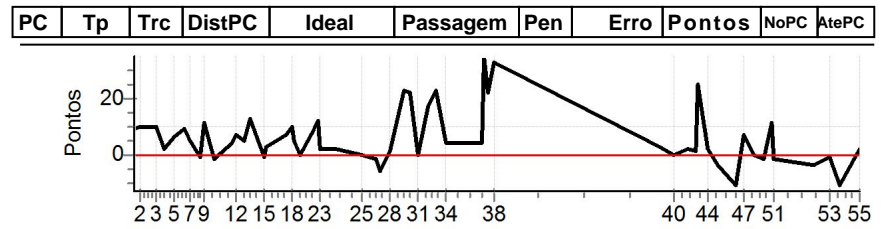

PC	Tp	Trc	DistPC	Ideal	Passagem	Pen	Erro	Pontos	NoPC	AtePC	
N	u	208	208 / Raul Damasio Perillo / Debora Luiz Gonçalves								
			Cat / NL / Largada		Turismo / 15 / 10:01:00						
			Brasilia								
PC	Tp	Trc	DistPC	Ideal	Passagem	Pen	Erro	Pontos	NoPC	AtePC	
1	Tmp	4	297	13:31:18.07	13:31:18.97	0	0.9s	+9	26 °	26 °	
2	Tmp	7	668	13:31:55.34	13:31:56.35	0	1.0s	+10	27 °	28 °	
3	Tmp	15	1528	13:33:29.86	13:33:30.89	0	1.0s	+10	24 °	28 °	
4	Tmp	17	1770	13:34:08.20	13:34:08.44	0	0.2s	+2	6 °	24 °	
5	Tmp	21	2177	13:35:08.02	13:35:08.57	0	0.6s	+6	15 °	23 °	
6	Tmp	25	2529	13:36:00.45	13:36:01.31	0	0.9s	+9	21 °	24 °	
7	Tmp	29	2745	13:36:41.76	13:36:42.25	0	0.5s	+5	13 °	22 °	
8	Tmp	36	3121	13:37:38.91	13:37:38.83	0	0.1s	-1	8 °	20 °	
9	Tmp	38	3293	13:38:01.66	13:38:02.78	0	1.1s	+11	23 °	21 °	
10	Tmp	42	3812	13:38:52.53	13:38:52.36	0	0.2s	-2	16 °	21 °	
11	Tmp	53	4672	13:40:39.08	13:40:39.50	0	0.4s	+4	13 °	20 °	
12	Tmp	56	4846	13:41:03.81	13:41:04.49	0	0.7s	+7	17 °	19 °	
13	Tmp	59	5302	13:41:46.78	13:41:47.23	0	0.5s	+5	23 °	20 °	
14	Tmp	63	5563	13:42:18.87	13:42:20.14	0	1.3s	+13	21 °	20 °	
15	Tmp	65	5852	13:43:42.20	13:43:42.15	0	0.1s	-1	5 °	18 °	
16	Tmp	65	5953	13:43:55.67	13:43:55.95	0	0.3s	+3	14 °	18 °	
17	Tmp	72	6698	13:45:53.19	13:45:53.93	0	0.7s	+7	15 °	19 °	
18	Tmp	75	6986	13:46:23.35	13:46:24.36	0	1.0s	+10	13 °	19 °	
19	Tmp	75	7151	13:46:37.49	13:46:38.03	0	0.5s	+5	14 °	19 °	
20	Tmp	77	7586	13:47:14.35	13:47:14.37	0	0.0s	0	2 °	19 °	
21	Tmp	83	8250	13:48:15.10	13:48:15.91	0	0.8s	+8	14 °	19 °	
22	Tmp	87	8762	13:48:57.97	13:48:59.17	0	1.2s	+12	22 °	19 °	
23	Tmp	88	8823	13:49:02.85	13:49:03.00	0	0.2s	+2	11 °	18 °	
24	Tmp	96	9940	13:50:41.94	13:50:42.15	0	0.2s	+2	11 °	17 °	
25	Tmp	103	348	13:53:03.26	13:53:03.30	0	0.0s	0	2 °	17 °	
26	Tmp	107	779	13:54:23.25	13:54:23.07	0	0.2s	-2	8 °	16 °	
27	Tmp	111	999	13:54:49.31	13:54:48.75	0	0.6s	-6	17 °	15 °	
28	Tmp	115	1452	13:55:49.89	13:55:50.01	0	0.1s	+1	3 °	14 °	
29	Tmp	123	1928	13:57:03.28	13:57:05.62	0	2.3s	[+23]	10 °	15 °	
30	Tmp	128	2182	13:57:42.42	13:57:44.61	0	2.2s	+22	16 °	15 °	
31	Tmp	130	2449	13:58:23.16	13:58:23.12	0	0.0s	0	1 °	14 °	
32	Tmp	134	2698	13:59:21.91	13:59:23.60	0	1.7s	+17	19 °	14 °	
33	Tmp	138	3011	14:00:09.30	14:00:11.55	0	2.3s	[+23]	26 °	15 °	
34	Tmp	142	3537	14:01:11.22	14:01:11.66	0	0.4s	+4	14 °	15 °	
35	Tmp	153	4661	14:04:30.80	14:04:31.24	0	0.4s	+4	16 °	15 °	
36	Tmp	156	4764	14:04:50.89	14:04:54.40	0	3.5s	[+35]	22 °	16 °	
37	Tmp	159	4851	14:05:10.34	14:05:12.53	0	2.2s	+22	17 °	15 °	
38	Tmp	165	5047	14:05:40.45	14:05:43.79	0	3.3s	+33	15 °	15 °	
39	Tmp	176	666	14:21:42.15	14:21:42.44	0	0.3s	+3	8 °	15 °	
40	Tmp	183	1151	14:22:54.36	14:22:54.35	0	0.0s	0	2 °	15 °	
41	Tmp	189	1776	14:24:22.78	14:24:22.99	0	0.2s	+2	8 °	13 °	
42	Tmp	194	2136	14:25:01.94	14:25:02.00	0	0.1s	+1	7 °	13 °	
43	Tmp	196	2239	14:25:14.08	14:25:16.59	0	2.5s	[+25]	23 °	14 °	
44	Tmp	202	2627	14:26:13.19	14:26:13.43	0	0.2s	+2	3 °	13 °	
45	Tmp	208	2980	14:27:06.24	14:27:05.88	0	0.4s	-4	9 °	12 °	
46	Tmp	213	3812	14:28:57.40	14:28:56.29	0	1.1s	-11	21 °	13 °	
47	Tmp	216	4150	14:29:37.99	14:29:38.64	0	0.7s	+7	19 °	14 °	
48	Tmp	223	4545	14:30:41.24	14:30:41.22	0	0.0s	0	4 °	13 °	
49	Tmp	226	4854	14:31:34.52	14:31:34.31	0	0.2s	-2	7 °	12 °	
50	Tmp	230	5228	14:32:18.66	14:32:19.71	0	1.1s	+11	21 °	12 °	
51	Tmp	233	5317	14:32:30.29	14:32:30.11	0	0.2s	-2	6 °	12 °	
52	Tmp	241	6431	14:36:23.09	14:36:22.69	0	0.4s	-4	14 °	12 °	
53	Tmp	254	7159	14:37:56.73	14:37:56.63	0	0.1s	-1	5 °	11 °	
54	Tmp	259	7497	14:38:56.15	14:38:55.03	0	1.1s	-11	18 °	12 °	
55	Tmp	271	8299	14:40:46.03	14:40:46.27	0	0.2s	+2	19 °	12 °	

Num	208	Pen	0	PCZ	5	Total PP	318	Col. Final	12°