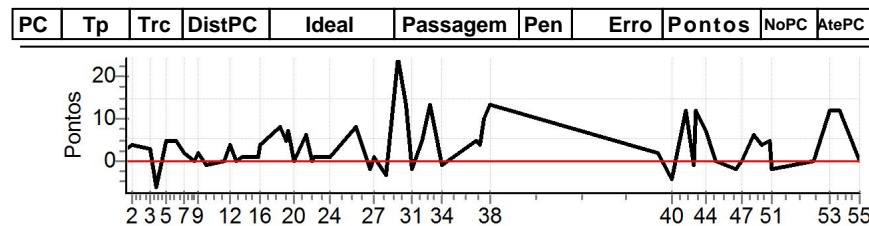

PC	Tp	Trc	DistPC	Ideal	Passagem	Pen	Erro	Pontos	NoPC	AtePC
N u m	228	228 / Wivalde Jonas Liebl / Adimar Diego MÜhlbauer								
		Cat / NL / Largada Turismo / 1 / 09:47:00								
		Sao Bento do Sul								
PC	Tp	Trc	DistPC	Ideal	Passagem	Pen	Erro	Pontos	NoPC	AtePC
1	Tmp	4	297	13:17:18.07	13:17:18.35	0	0.3s	+3	14 °	14 °
2	Tmp	7	668	13:17:55.34	13:17:55.69	0	0.4s	+4	18 °	16 °
3	Tmp	15	1528	13:19:29.86	13:19:30.15	0	0.3s	+3	12 °	15 °
4	Tmp	17	1770	13:20:08.20	13:20:07.64	0	0.6s	-6	19 °	15 °
5	Tmp	21	2177	13:21:08.02	13:21:08.49	0	0.5s	+5	14 °	13 °
6	Tmp	25	2529	13:22:00.45	13:22:00.98	0	0.5s	+5	12 °	12 °
7	Tmp	29	2745	13:22:41.76	13:22:42.00	0	0.2s	+2	9 °	10 °
8	Tmp	36	3121	13:23:38.91	13:23:38.91	0	0.0s	0	2 °	9 °
9	Tmp	38	3293	13:24:01.66	13:24:01.90	0	0.2s	+2	6 °	7 °
10	Tmp	42	3812	13:24:52.53	13:24:52.41	0	0.1s	-1	12 °	7 °
11	Tmp	53	4672	13:26:39.08	13:26:39.07	0	0.0s	0	2 °	5 °
12	Tmp	56	4846	13:27:03.81	13:27:04.17	0	0.4s	+4	13 °	5 °
13	Tmp	59	5302	13:27:46.78	13:27:46.79	0	0.0s	0	6 °	5 °
14	Tmp	63	5563	13:28:18.87	13:28:18.99	0	0.1s	+1	4 °	3 °
15	Tmp	65	5852	13:29:42.20	13:29:42.33	0	0.1s	+1	9 °	4 °
16	Tmp	65	5953	13:29:55.67	13:29:56.05	0	0.4s	+4	18 °	4 °
17	Tmp	72	6698	13:31:53.19	13:31:53.98	0	0.8s	+8	18 °	4 °
18	Tmp	75	6986	13:32:23.35	13:32:23.81	0	0.5s	+5	5 °	5 °
19	Tmp	75	7151	13:32:37.49	13:32:38.22	0	0.7s	+7	20 °	5 °
20	Tmp	77	7586	13:33:14.35	13:33:14.36	0	0.0s	0	4 °	5 °
21	Tmp	83	8250	13:34:15.10	13:34:15.74	0	0.6s	+6	11 °	5 °
22	Tmp	87	8762	13:34:57.97	13:34:57.98	0	0.0s	0	3 °	4 °
23	Tmp	88	8823	13:35:02.85	13:35:02.99	0	0.1s	+1	8 °	3 °
24	Tmp	96	9940	13:36:41.94	13:36:42.05	0	0.1s	+1	9 °	3 °
25	Tmp	103	348	13:39:03.26	13:39:04.04	0	0.8s	+8	23 °	6 °
26	Tmp	107	779	13:40:23.25	13:40:23.09	0	0.2s	-2	9 °	4 °
27	Tmp	111	999	13:40:49.31	13:40:49.38	0	0.1s	+1	8 °	3 °
28	Tmp	115	1452	13:41:49.89	13:41:49.60	0	0.3s	-3	16 °	3 °
29	Tmp	123	1928	13:43:03.28	13:43:05.68	0	2.4s	[+24]	11 °	3 °
30	Tmp	128	2182	13:43:42.42	13:43:43.73	0	1.3s	[+13]	11 °	2 °
31	Tmp	130	2449	13:44:23.16	13:44:22.96	0	0.2s	-2	6 °	2 °
32	Tmp	134	2698	13:45:21.91	13:45:22.42	0	0.5s	+5	10 °	2 °
33	Tmp	138	3011	13:46:09.30	13:46:10.60	0	1.3s	[+13]	20 °	4 °
34	Tmp	142	3537	13:47:11.22	13:47:11.14	0	0.1s	-1	4 °	4 °
35	Tmp	153	4661	13:50:30.80	13:50:31.31	0	0.5s	+5	18 °	4 °
36	Tmp	156	4764	13:50:50.89	13:50:51.28	0	0.4s	+4	3 °	3 °
37	Tmp	159	4851	13:51:10.34	13:51:11.29	0	1.0s	+10	11 °	3 °
38	Tmp	165	5047	13:51:40.45	13:51:41.77	0	1.3s	[+13]	2 °	4 °
39	Tmp	176	666	14:07:42.15	14:07:42.30	0	0.2s	+2	6 °	4 °
40	Tmp	183	1151	14:08:54.36	14:08:53.92	0	0.4s	-4	17 °	4 °
41	Tmp	189	1776	14:10:22.78	14:10:24.02	0	1.2s	+12	23 °	5 °
42	Tmp	194	2136	14:11:01.94	14:11:01.89	0	0.1s	-1	12 °	5 °
43	Tmp	196	2239	14:11:14.08	14:11:15.26	0	1.2s	+12	14 °	5 °
44	Tmp	202	2627	14:12:13.19	14:12:13.84	0	0.7s	+7	11 °	5 °
45	Tmp	208	2980	14:13:06.24	14:13:06.21	0	0.0s	0	1 °	3 °
46	Tmp	213	3812	14:14:57.40	14:14:57.23	0	0.2s	-2	3 °	3 °
47	Tmp	216	4150	14:15:37.99	14:15:37.97	0	0.0s	0	2 °	3 °
48	Tmp	223	4545	14:16:41.24	14:16:41.79	0	0.6s	+6	18 °	2 °
49	Tmp	226	4854	14:17:34.52	14:17:34.92	0	0.4s	+4	15 °	4 °
50	Tmp	230	5228	14:18:18.66	14:18:19.11	0	0.5s	+5	9 °	3 °
51	Tmp	233	5317	14:18:30.29	14:18:30.07	0	0.2s	-2	7 °	2 °
52	Tmp	241	6431	14:22:23.09	14:22:23.10	0	0.0s	0	5 °	2 °
53	Tmp	254	7159	14:23:56.73	14:23:57.88	0	1.2s	+12	22 °	4 °
54	Tmp	259	7497	14:24:56.15	14:24:57.32	0	1.2s	+12	19 °	4 °
55	Tmp	271	8299	14:26:46.03	14:26:45.99	0	0.0s	0	6 °	4 °

Num	228	Pen	0	PCZ	9	Total PP	191	Col. Final	4°