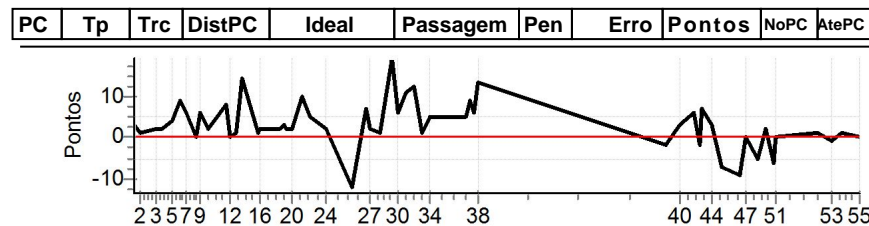

PC	Tp	Trc	DistPC	Ideal	Passagem	Pen	Erro	Pontos	NoPC	AtePC
N	1	1 / Paulo Roberto de Goes / Cristian Mueller								
		Cat / NL / Largada Master / 4 / 08:24:00								
		Joinville								
u	7°									
m										
PC	Tp	Trc	DistPC	Ideal	Passagem	Pen	Erro	Pontos	NoPC	AtePC
1	Tmp	4	297	11:35:13.67	11:35:13.97	0	0.3s	+3	6°	6°
2	Tmp	7	668	11:35:43.90	11:35:43.97	0	0.1s	+1	8°	6°
3	Tmp	15	1528	11:36:59.46	11:36:59.67	0	0.2s	+2	9°	8°
4	Tmp	17	1770	11:37:33.34	11:37:33.54	0	0.2s	+2	8°	8°
5	Tmp	21	2177	11:38:21.71	11:38:22.13	0	0.4s	+4	10°	7°
6	Tmp	25	2529	11:39:04.59	11:39:05.46	0	0.9s	+9	11°	7°
7	Tmp	29	2745	11:39:38.80	11:39:39.44	0	0.6s	+6	13°	10°
8	Tmp	36	3121	11:40:25.89	11:40:25.87	0	0.0s	0	4°	9°
9	Tmp	38	3293	11:40:45.17	11:40:45.77	0	0.6s	+6	10°	9°
10	Tmp	42	3812	11:41:26.40	11:41:26.64	0	0.2s	+2	5°	8°
11	Tmp	53	4672	11:42:53.18	11:42:53.95	0	0.8s	+8	14°	9°
12	Tmp	56	4846	11:43:13.56	11:43:13.53	0	0.0s	0	2°	8°
13	Tmp	59	5302	11:43:48.98	11:43:49.07	0	0.1s	+1	7°	8°
14	Tmp	63	5563	11:44:14.57	11:44:15.97	0	1.4s	[+14]	15°	10°
15	Tmp	65	5852	11:45:33.22	11:45:33.28	0	0.1s	+1	3°	9°
16	Tmp	65	5953	11:45:44.24	11:45:44.45	0	0.2s	+2	8°	9°
17	Tmp	72	6698	11:47:20.97	11:47:21.14	0	0.2s	+2	5°	9°
18	Tmp	75	6986	11:47:45.82	11:47:46.14	0	0.3s	+3	6°	8°
19	Tmp	75	7151	11:47:57.47	11:47:57.70	0	0.2s	+2	4°	6°
20	Tmp	77	7586	11:48:27.80	11:48:28.01	0	0.2s	+2	7°	6°
21	Tmp	83	8250	11:49:16.78	11:49:17.76	0	1.0s	+10	12°	8°
22	Tmp	87	8762	11:49:51.72	11:49:52.21	0	0.5s	+5	13°	8°
23	Tmp	88	8823	11:49:55.38	11:49:55.83	0	0.5s	+5	13°	9°
24	Tmp	96	9940	11:51:14.09	11:51:14.32	0	0.2s	+2	6°	9°
25	Tmp	103	348	11:53:24.71	11:53:23.55	0	1.2s	[-12]	14°	10°
26	Tmp	107	779	11:54:37.45	11:54:38.17	0	0.7s	+7	13°	10°
27	Tmp	111	999	11:54:58.25	11:54:58.45	0	0.2s	+2	6°	9°
28	Tmp	115	1452	11:55:47.31	11:55:47.38	0	0.1s	+1	6°	9°
29	Tmp	123	1928	11:56:48.20	11:56:50.06	0	1.9s	[+19]	8°	9°
30	Tmp	128	2182	11:57:21.76	11:57:22.37	0	0.6s	+6	4°	9°
31	Tmp	130	2449	11:57:54.63	11:57:55.76	0	1.1s	+11	15°	9°
32	Tmp	134	2698	11:58:33.64	11:58:34.81	0	1.2s	+12	11°	10°
33	Tmp	138	3011	11:59:12.30	11:59:12.43	0	0.1s	+1	3°	9°
34	Tmp	142	3537	12:00:01.02	12:00:01.53	0	0.5s	+5	12°	10°
35	Tmp	153	4661	12:02:57.13	12:02:57.60	0	0.5s	+5	13°	10°
36	Tmp	156	4764	12:03:15.68	12:03:16.56	0	0.9s	+9	9°	10°
37	Tmp	159	4851	12:03:35.13	12:03:35.69	0	0.6s	+6	11°	10°
38	Tmp	165	5047	12:04:01.12	12:04:02.43	0	1.3s	[+13]	12°	11°
39	Tmp	176	666	12:19:44.01	12:19:43.85	0	0.2s	-2	12°	11°
40	Tmp	183	1151	12:20:47.64	12:20:47.98	0	0.3s	+3	11°	11°
41	Tmp	189	1776	12:22:03.17	12:22:03.74	0	0.6s	+6	12°	11°
42	Tmp	194	2136	12:22:34.29	12:22:34.05	0	0.2s	-2	11°	11°
43	Tmp	196	2239	12:22:44.20	12:22:44.85	0	0.7s	+7	11°	11°
44	Tmp	202	2627	12:23:32.33	12:23:32.66	0	0.3s	+3	3°	10°
45	Tmp	208	2980	12:24:18.34	12:24:17.60	0	0.7s	-7	10°	10°
46	Tmp	213	3812	12:25:53.02	12:25:52.09	0	0.9s	-9	11°	10°
47	Tmp	216	4150	12:26:25.26	12:26:25.27	0	0.0s	0	2°	10°
48	Tmp	223	4545	12:27:16.62	12:27:16.10	0	0.5s	-5	6°	9°
49	Tmp	226	4854	12:28:02.44	12:28:02.61	0	0.2s	+2	5°	9°
50	Tmp	230	5228	12:28:38.37	12:28:37.82	0	0.6s	-6	7°	8°
51	Tmp	233	5317	12:28:47.58	12:28:47.57	0	0.0s	0	2°	8°
52	Tmp	241	6431	12:32:17.20	12:32:17.29	0	0.1s	+1	8°	8°
53	Tmp	254	7159	12:33:36.16	12:33:36.08	0	0.1s	-1	6°	8°
54	Tmp	259	7497	12:34:19.33	12:34:19.46	0	0.1s	+1	3°	7°
55	Tmp	271	8299	12:35:52.28	12:35:52.24	0	0.0s	0	4°	7°