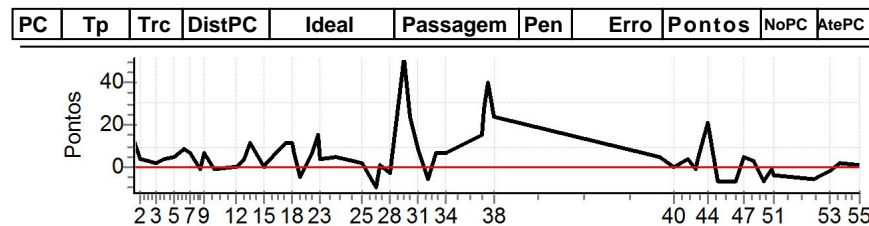

PC	Tp	Trc	DistPC	Ideal	Passagem	Pen	Erro	Pontos	NoPC	AtePC
N	u	203	203 / Edson Ziolkowski / Luciano Pascoal							
			Cat / NL / Largada		Turismo / 29 / 10:15:00					
			Fraiburgo							
PC	Tp	Trc	DistPC	Ideal	Passagem	Pen	Erro	Pontos	NoPC	AtePC
1	Tmp	4	297	13:45:18.07	13:45:19.28	0	1.2s	+12	27 °	27 °
2	Tmp	7	668	13:45:55.34	13:45:55.73	0	0.4s	+4	15 °	20 °
3	Tmp	15	1528	13:47:29.86	13:47:30.08	0	0.2s	+2	6 °	18 °
4	Tmp	17	1770	13:48:08.20	13:48:08.64	0	0.4s	+4	11 °	16 °
5	Tmp	21	2177	13:49:08.02	13:49:08.50	0	0.5s	+5	10 °	15 °
6	Tmp	25	2529	13:50:00.45	13:50:01.27	0	0.8s	+8	18 °	14 °
7	Tmp	29	2745	13:50:41.76	13:50:42.39	0	0.6s	+6	17 °	16 °
8	Tmp	36	3121	13:51:38.91	13:51:38.78	0	0.1s	-1	3 °	15 °
9	Tmp	38	3293	13:52:01.66	13:52:02.23	0	0.6s	+6	10 °	15 °
10	Tmp	42	3812	13:52:52.53	13:52:52.45	0	0.1s	-1	3 °	13 °
11	Tmp	53	4672	13:54:39.08	13:54:39.12	0	0.0s	0	1 °	10 °
12	Tmp	56	4846	13:55:03.81	13:55:03.85	0	0.0s	0	1 °	8 °
13	Tmp	59	5302	13:55:46.78	13:55:47.22	0	0.4s	+4	21 °	9 °
14	Tmp	63	5563	13:56:18.87	13:56:19.99	0	1.1s	+11	19 °	9 °
15	Tmp	65	5852	13:57:42.20	13:57:42.17	0	0.0s	0	1 °	9 °
16	Tmp	65	5953	13:57:55.67	13:57:55.82	0	0.2s	+2	11 °	9 °
17	Tmp	72	6698	13:59:53.19	13:59:54.33	0	1.1s	+11	22 °	11 °
18	Tmp	75	6986	14:00:23.35	14:00:24.45	0	1.1s	+11	15 °	11 °
19	Tmp	75	7151	14:00:37.49	14:00:38.06	0	0.6s	+6	16 °	11 °
20	Tmp	77	7586	14:01:14.35	14:01:13.87	0	0.5s	-5	15 °	11 °
21	Tmp	83	8250	14:02:15.10	14:02:15.73	0	0.6s	+6	8 °	11 °
22	Tmp	87	8762	14:02:57.97	14:02:59.51	0	1.5s	+15	25 °	13 °
23	Tmp	88	8823	14:03:02.85	14:03:03.23	0	0.4s	+4	17 °	13 °
24	Tmp	96	9940	14:04:41.94	14:04:42.46	0	0.5s	+5	20 °	13 °
25	Tmp	103	348	14:07:03.26	14:07:03.42	0	0.2s	+2	7 °	12 °
26	Tmp	107	779	14:08:23.25	14:08:22.30	0	1.0s	-10	18 °	13 °
27	Tmp	111	999	14:08:49.31	14:08:49.38	0	0.1s	+1	2 °	13 °
28	Tmp	115	1452	14:09:49.89	14:09:49.56	0	0.3s	-3	11 °	13 °
29	Tmp	123	1928	14:11:03.28	14:11:08.49	0	5.2s	[+52]	19 °	13 °
30	Tmp	128	2182	14:11:42.42	14:11:44.84	0	2.4s	[+24]	17 °	12 °
31	Tmp	130	2449	14:12:23.16	14:12:23.91	0	0.8s	+8	13 °	12 °
32	Tmp	134	2698	14:13:21.91	14:13:21.32	0	0.6s	-6	11 °	11 °
33	Tmp	138	3011	14:14:09.30	14:14:09.93	0	0.6s	+6	12 °	11 °
34	Tmp	142	3537	14:15:11.22	14:15:11.84	0	0.6s	+6	20 °	11 °
35	Tmp	153	4661	14:18:30.80	14:18:32.29	0	1.5s	+15	27 °	13 °
36	Tmp	156	4764	14:18:50.89	14:18:53.65	0	2.8s	[+28]	18 °	14 °
37	Tmp	159	4851	14:19:10.34	14:19:14.32	0	4.0s	+40	20 °	16 °
38	Tmp	165	5047	14:19:40.45	14:19:42.83	0	2.4s	[+24]	13 °	14 °
39	Tmp	176	666	14:35:42.15	14:35:42.60	0	0.5s	+5	17 °	14 °
40	Tmp	183	1151	14:36:54.36	14:36:54.33	0	0.0s	0	1 °	13 °
41	Tmp	189	1776	14:38:22.78	14:38:23.13	0	0.4s	+4	10 °	12 °
42	Tmp	194	2136	14:39:01.94	14:39:01.89	0	0.1s	-1	4 °	12 °
43	Tmp	196	2239	14:39:14.08	14:39:14.45	0	0.4s	+4	2 °	12 °
44	Tmp	202	2627	14:40:13.19	14:40:15.27	0	2.1s	+21	23 °	12 °
45	Tmp	208	2980	14:41:06.24	14:41:05.50	0	0.7s	-7	13 °	13 °
46	Tmp	213	3812	14:42:57.40	14:42:56.72	0	0.7s	-7	13 °	12 °
47	Tmp	216	4150	14:43:37.99	14:43:38.51	0	0.5s	+5	15 °	12 °
48	Tmp	223	4545	14:44:41.24	14:44:41.54	0	0.3s	+3	12 °	12 °
49	Tmp	226	4854	14:45:34.52	14:45:33.85	0	0.7s	-7	21 °	14 °
50	Tmp	230	5228	14:46:18.66	14:46:18.60	0	0.1s	-1	2 °	11 °
51	Tmp	233	5317	14:46:30.29	14:46:29.94	0	0.4s	-4	9 °	11 °
52	Tmp	241	6431	14:50:23.09	14:50:22.46	0	0.6s	-6	19 °	11 °
53	Tmp	254	7159	14:51:56.73	14:51:56.56	0	0.2s	-2	7 °	10 °
54	Tmp	259	7497	14:52:56.15	14:52:56.37	0	0.2s	+2	6 °	10 °
55	Tmp	271	8299	14:54:46.03	14:54:46.15	0	0.1s	+1	7 °	10 °

Num	203	Pen	0	PCZ	4	Total PP	306	Col. Final	10°