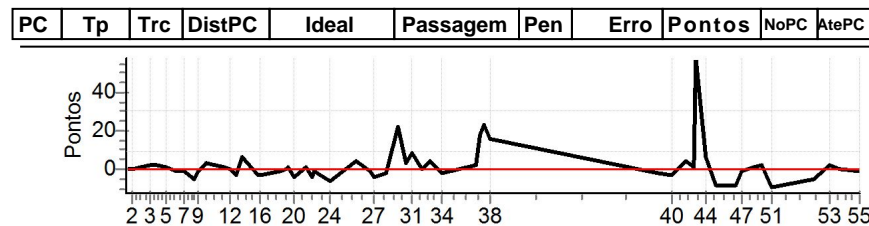

PC	Tp	Trc	DistPC	Ideal	Passagem	Pen	Erro	Pontos	NoPC	AtePC
N u m	221	221 / Patrick Adriano Celeski / Felipe Pachewsky								
		Cat / NL / Largada Turismo / 23 / 10:09:00								
		Sao Bento do Sul								
PC	Tp	Trc	DistPC	Ideal	Passagem	Pen	Erro	Pontos	NoPC	AtePC
1	Tmp	4	297	13:39:18.07	13:39:18.11	0	0.0s	0	3°	3°
2	Tmp	7	668	13:39:55.34	13:39:55.30	0	0.0s	0	1°	1°
3	Tmp	15	1528	13:41:29.86	13:41:30.07	0	0.2s	+2	7°	1°
4	Tmp	17	1770	13:42:08.20	13:42:08.41	0	0.2s	+2	5°	3°
5	Tmp	21	2177	13:43:08.02	13:43:08.13	0	0.1s	+1	2°	1°
6	Tmp	25	2529	13:44:00.45	13:44:00.38	0	0.1s	-1	1°	1°
7	Tmp	29	2745	13:44:41.76	13:44:41.66	0	0.1s	-1	2°	1°
8	Tmp	36	3121	13:45:38.91	13:45:38.40	0	0.5s	-5	24°	1°
9	Tmp	38	3293	13:46:01.66	13:46:01.60	0	0.1s	-1	2°	1°
10	Tmp	42	3812	13:46:52.53	13:46:52.95	0	0.4s	+4	22°	1°
11	Tmp	53	4672	13:48:39.08	13:48:39.17	0	0.1s	+1	4°	1°
12	Tmp	56	4846	13:49:03.81	13:49:03.85	0	0.0s	0	2°	1°
13	Tmp	59	5302	13:49:46.78	13:49:46.45	0	0.3s	-3	17°	1°
14	Tmp	63	5563	13:50:18.87	13:50:19.53	0	0.7s	+7	14°	1°
15	Tmp	65	5852	13:51:42.20	13:51:41.91	0	0.3s	-3	12°	1°
16	Tmp	65	5953	13:51:55.67	13:51:55.33	0	0.3s	-3	12°	1°
17	Tmp	72	6698	13:53:53.19	13:53:53.09	0	0.1s	-1	1°	1°
18	Tmp	75	6986	13:54:23.35	13:54:23.38	0	0.0s	0	1°	1°
19	Tmp	75	7151	13:54:37.49	13:54:37.58	0	0.1s	+1	3°	1°
20	Tmp	77	7586	13:55:14.35	13:55:13.93	0	0.4s	-4	13°	1°
21	Tmp	83	8250	13:56:15.10	13:56:15.15	0	0.1s	+1	2°	1°
22	Tmp	87	8762	13:56:57.97	13:56:57.59	0	0.4s	-4	13°	1°
23	Tmp	88	8823	13:57:02.85	13:57:02.77	0	0.1s	-1	4°	1°
24	Tmp	96	9940	13:58:41.94	13:58:41.34	0	0.6s	-6	23°	1°
25	Tmp	103	348	14:01:03.26	14:01:03.79	0	0.5s	+5	20°	1°
26	Tmp	107	779	14:02:23.25	14:02:23.13	0	0.1s	-1	3°	1°
27	Tmp	111	999	14:02:49.31	14:02:48.95	0	0.4s	-4	13°	1°
28	Tmp	115	1452	14:03:49.89	14:03:49.72	0	0.2s	-2	5°	1°
29	Tmp	123	1928	14:05:03.28	14:05:05.45	0	2.2s	[+22]	7°	1°
30	Tmp	128	2182	14:05:42.42	14:05:42.78	0	0.4s	+4	1°	1°
31	Tmp	130	2449	14:06:23.16	14:06:24.07	0	0.9s	+9	15°	1°
32	Tmp	134	2698	14:07:21.91	14:07:21.94	0	0.0s	0	1°	1°
33	Tmp	138	3011	14:08:09.30	14:08:09.84	0	0.5s	+5	10°	1°
34	Tmp	142	3537	14:09:11.22	14:09:11.00	0	0.2s	-2	5°	1°
35	Tmp	153	4661	14:12:30.80	14:12:31.12	0	0.3s	+3	13°	1°
36	Tmp	156	4764	14:12:50.89	14:12:52.66	0	1.8s	[+18]	15°	1°
37	Tmp	159	4851	14:13:10.34	14:13:12.62	0	2.3s	[+23]	18°	1°
38	Tmp	165	5047	14:13:40.45	14:13:42.08	0	1.6s	+16	5°	1°
39	Tmp	176	666	14:29:42.15	14:29:42.00	0	0.2s	-2	5°	1°
40	Tmp	183	1151	14:30:54.36	14:30:54.11	0	0.3s	-3	14°	1°
41	Tmp	189	1776	14:32:22.78	14:32:23.32	0	0.5s	+5	13°	1°
42	Tmp	194	2136	14:33:01.94	14:33:02.07	0	0.1s	+1	5°	1°
43	Tmp	196	2239	14:33:14.08	14:33:19.85	0	5.8s	[+58]	27°	1°
44	Tmp	202	2627	14:34:13.19	14:34:13.91	0	0.7s	+7	10°	1°
45	Tmp	208	2980	14:35:06.24	14:35:05.46	0	0.8s	-8	18°	2°
46	Tmp	213	3812	14:36:57.40	14:36:56.61	0	0.8s	-8	16°	2°
47	Tmp	216	4150	14:37:37.99	14:37:37.91	0	0.1s	-1	3°	1°
48	Tmp	223	4545	14:38:41.24	14:38:41.29	0	0.1s	+1	7°	1°
49	Tmp	226	4854	14:39:34.52	14:39:34.80	0	0.3s	+3	9°	1°
50	Tmp	230	5228	14:40:18.66	14:40:17.93	0	0.7s	-7	11°	1°
51	Tmp	233	5317	14:40:30.29	14:40:29.38	0	0.9s	-9	21°	1°
52	Tmp	241	6431	14:44:23.09	14:44:22.64	0	0.5s	-5	16°	1°
53	Tmp	254	7159	14:45:56.73	14:45:56.94	0	0.2s	+2	9°	1°
54	Tmp	259	7497	14:46:56.15	14:46:56.17	0	0.0s	0	1°	1°
55	Tmp	271	8299	14:48:46.03	14:48:45.94	0	0.1s	-1	9°	1°

Num	221	Pen	0	PCZ	6	Total PP	166	Col. Final	1°