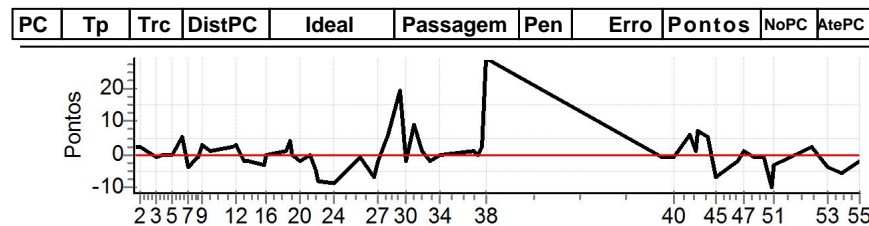

PC	Tp	Trc	DistPC	Ideal	Passagem	Pen	Erro	Pontos	NoPC	AtePC
N	106	106 / Alexandre Menezes Ferreira / Marcelo Almada Coelho Ritter								
		Cat / NL / Largada / Graduado / 4 / 09:00:00								
		Aparecida de Goiania								
PC	Tp	Trc	DistPC	Ideal	Passagem	Pen	Erro	Pontos	NoPC	AtePC
1	Tmp	4	297	12:21:31.69	12:21:31.93	0	0.2s	+2	9°	9°
2	Tmp	7	668	12:22:06.04	12:22:06.26	0	0.2s	+2	14°	13°
3	Tmp	15	1528	12:23:32.51	12:23:32.44	0	0.1s	-1	5°	6°
4	Tmp	17	1770	12:24:08.36	12:24:08.40	0	0.0s	0	2°	2°
5	Tmp	21	2177	12:25:02.65	12:25:02.66	0	0.0s	0	4°	1°
6	Tmp	25	2529	12:25:50.56	12:25:51.08	0	0.5s	+5	14°	2°
7	Tmp	29	2745	12:26:24.34	12:26:23.99	0	0.4s	-4	16°	3°
8	Tmp	36	3121	12:27:16.96	12:27:16.86	0	0.1s	-1	8°	1°
9	Tmp	38	3293	12:27:39.06	12:27:39.31	0	0.3s	+3	14°	3°
10	Tmp	42	3812	12:28:25.95	12:28:26.06	0	0.1s	+1	6°	1°
11	Tmp	53	4672	12:30:25.91	12:30:26.07	0	0.2s	+2	11°	2°
12	Tmp	56	4846	12:30:49.56	12:30:49.87	0	0.3s	+3	12°	2°
13	Tmp	59	5302	12:31:29.90	12:31:29.69	0	0.2s	-2	15°	3°
14	Tmp	63	5563	12:31:58.93	12:31:58.77	0	0.2s	-2	6°	2°
15	Tmp	65	5852	12:33:19.69	12:33:19.37	0	0.3s	-3	12°	3°
16	Tmp	65	5953	12:33:31.81	12:33:31.79	0	0.0s	0	2°	3°
17	Tmp	72	6698	12:35:18.95	12:35:19.05	0	0.1s	+1	4°	3°
18	Tmp	75	6986	12:35:47.43	12:35:47.85	0	0.4s	+4	11°	3°
19	Tmp	75	7151	12:36:00.63	12:36:00.66	0	0.0s	0	1°	2°
20	Tmp	77	7586	12:36:35.02	12:36:34.79	0	0.2s	-2	11°	3°
21	Tmp	83	8250	12:37:31.40	12:37:31.38	0	0.0s	0	2°	2°
22	Tmp	87	8762	12:38:11.46	12:38:10.94	0	0.5s	-5	21°	2°
23	Tmp	88	8823	12:38:15.76	12:38:14.96	0	0.8s	-8	24°	3°
24	Tmp	96	9940	12:39:46.03	12:39:45.09	0	0.9s	[-9]	23°	3°
25	Tmp	103	348	12:42:02.96	12:42:02.91	0	0.1s	-1	6°	3°
26	Tmp	107	779	12:43:20.00	12:43:19.26	0	0.7s	-7	21°	3°
27	Tmp	111	999	12:43:43.69	12:43:43.45	0	0.2s	-2	12°	3°
28	Tmp	115	1452	12:44:39.17	12:44:39.76	0	0.6s	+6	19°	4°
29	Tmp	123	1928	12:45:45.84	12:45:47.77	0	1.9s	[+19]	6°	3°
30	Tmp	128	2182	12:46:22.49	12:46:22.26	0	0.2s	-2	9°	3°
31	Tmp	130	2449	12:47:00.21	12:47:01.07	0	0.9s	+9	19°	5°
32	Tmp	134	2698	12:47:41.32	12:47:41.44	0	0.1s	+1	5°	5°
33	Tmp	138	3011	12:48:25.50	12:48:25.27	0	0.2s	-2	16°	5°
34	Tmp	142	3537	12:49:21.80	12:49:21.81	0	0.0s	0	4°	5°
35	Tmp	153	4661	12:52:33.17	12:52:33.24	0	0.1s	+1	7°	4°
36	Tmp	156	4764	12:52:53.26	12:52:53.29	0	0.0s	0	2°	2°
37	Tmp	159	4851	12:53:12.71	12:53:12.92	0	0.2s	+2	6°	2°
38	Tmp	165	5047	12:53:40.92	12:53:43.77	0	2.9s	[+29]	21°	3°
39	Tmp	176	666	13:09:35.74	13:09:35.65	0	0.1s	-1	6°	2°
40	Tmp	183	1151	13:10:44.40	13:10:44.35	0	0.1s	-1	5°	2°
41	Tmp	189	1776	13:12:07.76	13:12:08.31	0	0.6s	+6	21°	3°
42	Tmp	194	2136	13:12:43.64	13:12:43.78	0	0.1s	+1	11°	2°
43	Tmp	196	2239	13:12:55.07	13:12:55.75	0	0.7s	+7	19°	3°
44	Tmp	202	2627	13:13:49.11	13:13:49.61	0	0.5s	+5	8°	3°
45	Tmp	208	2980	13:14:39.82	13:14:39.17	0	0.7s	-7	15°	3°
46	Tmp	213	3812	13:16:33.28	13:16:33.13	0	0.2s	-2	4°	3°
47	Tmp	216	4150	13:17:10.08	13:17:10.16	0	0.1s	+1	15°	3°
48	Tmp	223	4545	13:18:07.61	13:18:07.56	0	0.1s	-1	5°	3°
49	Tmp	226	4854	13:18:57.56	13:18:57.51	0	0.1s	-1	6°	2°
50	Tmp	230	5228	13:19:37.69	13:19:36.71	0	1.0s	[-10]	22°	3°
51	Tmp	233	5317	13:19:48.14	13:19:47.84	0	0.3s	-3	9°	2°
52	Tmp	241	6431	13:23:20.19	13:23:20.34	0	0.2s	+2	13°	2°
53	Tmp	254	7159	13:24:49.51	13:24:49.07	0	0.4s	-4	17°	2°
54	Tmp	259	7497	13:25:58.95	13:25:58.32	0	0.6s	-6	19°	2°
55	Tmp	271	8299	13:27:41.95	13:27:41.79	0	0.2s	-2	17°	2°

Num	106	Pen	0	PCZ	7	Total PP	134	Col. Final	2°