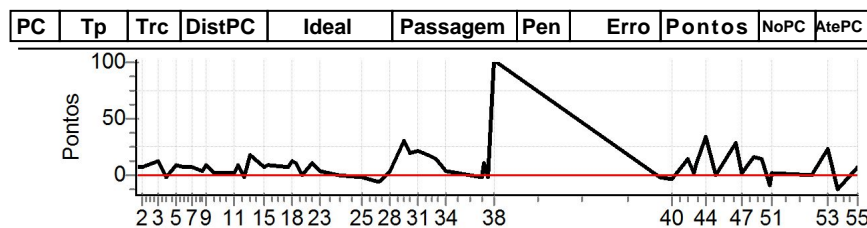

PC	Tp	Trc	DistPC	Ideal	Passagem	Pen	Erro	Pontos	NoPC	AtePC	
N	u	227	227 / Jorge Larri Taufer / Rogerio Acunha								
			Cat / NL / Largada		Turismo / 13 / 09:59:00						
			Concordia								
PC	Tp	Trc	DistPC	Ideal	Passagem	Pen	Erro	Pontos	NoPC	AtePC	
1	Tmp	4	297	13:29:18.07	13:29:18.81	0	0.7s	+7	21 °	21 °	
2	Tmp	7	668	13:29:55.34	13:29:56.05	0	0.7s	+7	23 °	25 °	
3	Tmp	15	1528	13:31:29.86	13:31:31.02	0	1.2s	+12	26 °	25 °	
4	Tmp	17	1770	13:32:08.20	13:32:07.89	0	0.3s	-3	9 °	22 °	
5	Tmp	21	2177	13:33:08.02	13:33:08.93	0	0.9s	+9	23 °	22 °	
6	Tmp	25	2529	13:34:00.45	13:34:01.18	0	0.7s	+7	16 °	21 °	
7	Tmp	29	2745	13:34:41.76	13:34:42.47	0	0.7s	+7	20 °	20 °	
8	Tmp	36	3121	13:35:38.91	13:35:39.16	0	0.3s	+3	18 °	21 °	
9	Tmp	38	3293	13:36:01.66	13:36:02.59	0	0.9s	+9	18 °	22 °	
10	Tmp	42	3812	13:36:52.53	13:36:52.63	0	0.1s	+1	8 °	20 °	
11	Tmp	53	4672	13:38:39.08	13:38:39.28	0	0.2s	+2	7 °	19 °	
12	Tmp	56	4846	13:39:03.81	13:39:04.57	0	0.8s	+8	19 °	18 °	
13	Tmp	59	5302	13:39:46.78	13:39:46.53	0	0.3s	-3	19 °	18 °	
14	Tmp	63	5563	13:40:18.87	13:40:20.59	0	1.7s	+17	24 °	19 °	
15	Tmp	65	5852	13:41:42.20	13:41:42.90	0	0.7s	+7	23 °	19 °	
16	Tmp	65	5953	13:41:55.67	13:41:56.58	0	0.9s	+9	24 °	21 °	
17	Tmp	72	6698	13:43:53.19	13:43:53.90	0	0.7s	+7	16 °	21 °	
18	Tmp	75	6986	13:44:23.35	13:44:24.53	0	1.2s	+12	16 °	20 °	
19	Tmp	75	7151	13:44:37.49	13:44:38.52	0	1.0s	+10	21 °	20 °	
20	Tmp	77	7586	13:45:14.35	13:45:14.30	0	0.1s	-1	6 °	20 °	
21	Tmp	83	8250	13:46:15.10	13:46:16.23	0	1.1s	+11	19 °	20 °	
22	Tmp	87	8762	13:46:57.97	13:46:58.23	0	0.3s	+3	12 °	20 °	
23	Tmp	88	8823	13:47:02.85	13:47:03.28	0	0.4s	+4	18 °	20 °	
24	Tmp	96	9940	13:48:41.94	13:48:41.85	0	0.1s	-1	6 °	20 °	
25	Tmp	103	348	13:51:03.26	13:51:02.92	0	0.3s	-3	13 °	20 °	
26	Tmp	107	779	13:52:23.25	13:52:22.73	0	0.5s	-5	14 °	20 °	
27	Tmp	111	999	13:52:49.31	13:52:48.73	0	0.6s	-6	18 °	19 °	
28	Tmp	115	1452	13:53:49.89	13:53:50.15	0	0.3s	+3	14 °	18 °	
29	Tmp	123	1928	13:55:03.28	13:55:06.31	0	3.0s	[+30]	14 °	18 °	
30	Tmp	128	2182	13:55:42.42	13:55:44.35	0	1.9s	+19	14 °	18 °	
31	Tmp	130	2449	13:56:23.16	13:56:25.33	0	2.2s	+22	25 °	18 °	
32	Tmp	134	2698	13:57:21.91	13:57:23.60	0	1.7s	+17	20 °	19 °	
33	Tmp	138	3011	13:58:09.30	13:58:10.66	0	1.4s	+14	21 °	20 °	
34	Tmp	142	3537	13:59:11.22	13:59:11.52	0	0.3s	+3	8 °	19 °	
35	Tmp	153	4661	14:02:30.80	14:02:30.65	0	0.2s	-2	11 °	18 °	
36	Tmp	156	4764	14:02:50.89	14:02:51.94	0	1.1s	+11	9 °	18 °	
37	Tmp	159	4851	14:03:10.34	14:03:10.00	0	0.3s	-3	3 °	17 °	
38	Tmp	165	5047	14:03:40.45	14:03:50.69	0	10.2s	[+102]	20 °	12 °	
39	Tmp	176	666	14:19:42.15	14:19:41.83	0	0.3s	-3	10 °	12 °	
40	Tmp	183	1151	14:20:54.36	14:20:53.96	0	0.4s	-4	15 °	12 °	
41	Tmp	189	1776	14:22:22.78	14:22:24.17	0	1.4s	+14	25 °	15 °	
42	Tmp	194	2136	14:23:01.94	14:23:02.05	0	0.1s	+1	8 °	14 °	
43	Tmp	196	2239	14:23:14.08	14:23:14.92	0	0.8s	+8	7 °	13 °	
44	Tmp	202	2627	14:24:13.19	14:24:16.55	0	3.4s	+34	26 °	16 °	
45	Tmp	208	2980	14:25:06.24	14:25:06.12	0	0.1s	-1	4 °	16 °	
46	Tmp	213	3812	14:26:57.40	14:27:00.17	0	2.8s	[+28]	27 °	15 °	
47	Tmp	216	4150	14:27:37.99	14:27:38.11	0	0.1s	+1	5 °	15 °	
48	Tmp	223	4545	14:28:41.24	14:28:42.82	0	1.6s	+16	26 °	15 °	
49	Tmp	226	4854	14:29:34.52	14:29:35.90	0	1.4s	+14	26 °	16 °	
50	Tmp	230	5228	14:30:18.66	14:30:17.75	0	0.9s	-9	16 °	16 °	
51	Tmp	233	5317	14:30:30.29	14:30:30.38	0	0.1s	+1	3 °	16 °	
52	Tmp	241	6431	14:34:23.09	14:34:23.05	0	0.0s	0	1 °	16 °	
53	Tmp	254	7159	14:35:56.73	14:35:59.07	0	2.3s	[+23]	27 °	16 °	
54	Tmp	259	7497	14:36:56.15	14:36:54.86	0	1.3s	-13	20 °	16 °	
55	Tmp	271	8299	14:38:46.03	14:38:46.62	0	0.6s	+6	25 °	16 °	

Num	227	Pen	0	PCZ	1	Total PP	393	Col. Final	16°