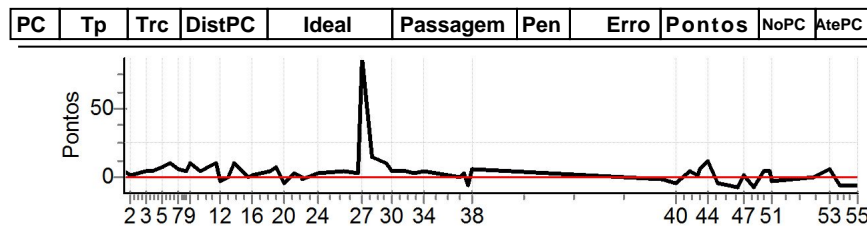

PC	Tp	Trc	DistPC	Ideal	Passagem	Pen	Erro	Pontos	NoPC	AtePC
N	4	4 / Leandro Rodrigo Riffel / Roberto Luiz Spessatto								
u		Cat / NL / Largada Master / 7 / 08:27:00								
m	10°	Piratuba								
PC	Tp	Trc	DistPC	Ideal	Passagem	Pen	Erro	Pontos	NoPC	AtePC
1	Tmp	4	297	11:38:13.67	11:38:14.20	0	0.5s	+5	10°	10°
2	Tmp	7	668	11:38:43.90	11:38:43.97	0	0.1s	+1	6°	8°
3	Tmp	15	1528	11:39:59.46	11:39:59.93	0	0.5s	+5	13°	13°
4	Tmp	17	1770	11:40:33.34	11:40:33.78	0	0.4s	+4	13°	13°
5	Tmp	21	2177	11:41:21.71	11:41:22.54	0	0.8s	+8	15°	14°
6	Tmp	25	2529	11:42:04.59	11:42:05.66	0	1.1s	[+11]	15°	14°
7	Tmp	29	2745	11:42:38.80	11:42:39.41	0	0.6s	+6	11°	15°
8	Tmp	36	3121	11:43:25.89	11:43:26.28	0	0.4s	+4	14°	15°
9	Tmp	38	3293	11:43:45.17	11:43:46.15	0	1.0s	+10	12°	15°
10	Tmp	42	3812	11:44:26.40	11:44:26.89	0	0.5s	+5	10°	15°
11	Tmp	53	4672	11:45:53.18	11:45:54.22	0	1.0s	+10	15°	15°
12	Tmp	56	4846	11:46:13.56	11:46:13.37	0	0.2s	-2	10°	15°
13	Tmp	59	5302	11:46:48.98	11:46:48.99	0	0.0s	0	4°	15°
14	Tmp	63	5563	11:47:14.57	11:47:15.61	0	1.0s	+10	11°	15°
15	Tmp	65	5852	11:48:33.22	11:48:33.25	0	0.0s	0	1°	15°
16	Tmp	65	5953	11:48:44.24	11:48:44.32	0	0.1s	+1	2°	15°
17	Tmp	72	6698	11:50:20.97	11:50:21.37	0	0.4s	+4	9°	14°
18	Tmp	75	6986	11:50:45.82	11:50:46.60	0	0.8s	+8	12°	15°
19	Tmp	75	7151	11:50:57.47	11:50:57.93	0	0.5s	+5	13°	14°
20	Tmp	77	7586	11:51:27.80	11:51:27.41	0	0.4s	-4	13°	15°
21	Tmp	83	8250	11:52:16.78	11:52:17.11	0	0.3s	+3	4°	14°
22	Tmp	87	8762	11:52:51.72	11:52:51.75	0	0.0s	0	1°	13°
23	Tmp	88	8823	11:52:55.38	11:52:55.32	0	0.1s	-1	5°	12°
24	Tmp	96	9940	11:54:14.09	11:54:14.42	0	0.3s	+3	11°	13°
25	Tmp	103	348	11:56:24.71	11:56:25.15	0	0.4s	+4	7°	11°
26	Tmp	107	779	11:57:37.45	11:57:37.74	0	0.3s	+3	9°	11°
27	Tmp	111	999	11:57:58.25	11:58:06.83	0	8.6s	[+86]	15°	12°
28	Tmp	115	1452	11:58:47.31	11:58:48.76	0	1.5s	[+15]	15°	12°
29	Tmp	123	1928	11:59:48.20	11:59:49.29	0	1.1s	+11	2°	12°
30	Tmp	128	2182	12:00:21.76	12:00:22.11	0	0.4s	+4	1°	12°
31	Tmp	130	2449	12:00:54.63	12:00:55.09	0	0.5s	+5	11°	12°
32	Tmp	134	2698	12:01:33.64	12:01:34.12	0	0.5s	+5	3°	12°
33	Tmp	138	3011	12:02:12.30	12:02:12.56	0	0.3s	+3	10°	12°
34	Tmp	142	3537	12:03:01.02	12:03:01.56	0	0.5s	+5	11°	12°
35	Tmp	153	4661	12:05:57.13	12:05:57.10	0	0.0s	0	2°	11°
36	Tmp	156	4764	12:06:15.68	12:06:15.97	0	0.3s	+3	2°	11°
37	Tmp	159	4851	12:06:35.13	12:06:34.67	0	0.5s	-5	10°	11°
38	Tmp	165	5047	12:07:01.12	12:07:01.72	0	0.6s	+6	4°	10°
39	Tmp	176	666	12:22:44.01	12:22:43.94	0	0.1s	-1	7°	10°
40	Tmp	183	1151	12:23:47.64	12:23:47.25	0	0.4s	-4	12°	10°
41	Tmp	189	1776	12:25:03.17	12:25:03.62	0	0.5s	+5	11°	10°
42	Tmp	194	2136	12:25:34.29	12:25:34.48	0	0.2s	+2	10°	10°
43	Tmp	196	2239	12:25:44.20	12:25:44.82	0	0.6s	+6	10°	10°
44	Tmp	202	2627	12:26:32.33	12:26:33.53	0	1.2s	[+12]	12°	11°
45	Tmp	208	2980	12:27:18.34	12:27:17.98	0	0.4s	-4	4°	11°
46	Tmp	213	3812	12:28:53.02	12:28:52.37	0	0.7s	-7	7°	11°
47	Tmp	216	4150	12:29:25.26	12:29:25.50	0	0.2s	+2	6°	11°
48	Tmp	223	4545	12:30:16.62	12:30:15.96	0	0.7s	-7	9°	10°
49	Tmp	226	4854	12:31:02.44	12:31:02.83	0	0.4s	+4	10°	10°
50	Tmp	230	5228	12:31:38.37	12:31:38.76	0	0.4s	+4	6°	10°
51	Tmp	233	5317	12:31:47.58	12:31:47.30	0	0.3s	-3	7°	9°
52	Tmp	241	6431	12:35:17.20	12:35:17.23	0	0.0s	0	3°	9°
53	Tmp	254	7159	12:36:36.16	12:36:36.73	0	0.6s	+6	13°	9°

Num	4	Pen	0	PCZ	5	Total PP	218	Col. Final	10°