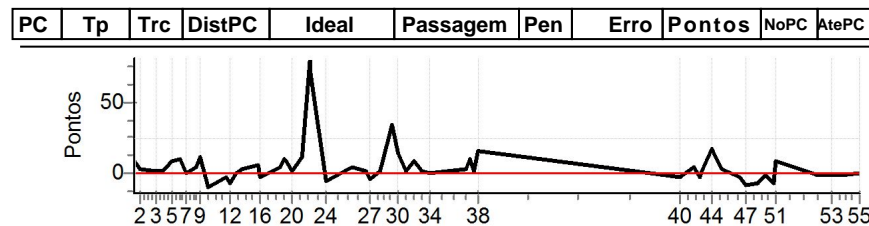

PC	Tp	Trc	DistPC	Ideal	Passagem	Pen	Erro	Pontos	NoPC	AtePC
N u m	10	10 / Jose Carlos da Silva / Marcos Fernando Evangelista								
		Cat / NL / Largada Master / 14 / 08:34:00								
		Cuiaba								
PC	Tp	Trc	DistPC	Ideal	Passagem	Pen	Erro	Pontos	NoPC	AtePC
1	Tmp	4	297	11:45:13.67	11:45:14.48	0	0.8s	+8	14 °	14 °
2	Tmp	7	668	11:45:43.90	11:45:44.17	0	0.3s	+3	13 °	14 °
3	Tmp	15	1528	11:46:59.46	11:46:59.57	0	0.1s	+1	4 °	11 °
4	Tmp	17	1770	11:47:33.34	11:47:33.41	0	0.1s	+1	2 °	9 °
5	Tmp	21	2177	11:48:21.71	11:48:22.55	0	0.8s	+8	14 °	13 °
6	Tmp	25	2529	11:49:04.59	11:49:05.59	0	1.0s	+10	12 °	13 °
7	Tmp	29	2745	11:49:38.80	11:49:38.78	0	0.0s	0	2 °	11 °
8	Tmp	36	3121	11:50:25.89	11:50:26.31	0	0.4s	+4	12 °	11 °
9	Tmp	38	3293	11:50:45.17	11:50:46.26	0	1.1s	+11	13 °	13 °
10	Tmp	42	3812	11:51:26.40	11:51:25.39	0	1.0s	-10	14 °	14 °
11	Tmp	53	4672	11:52:53.18	11:52:52.93	0	0.3s	-3	7 °	14 °
12	Tmp	56	4846	11:53:13.56	11:53:12.91	0	0.7s	-7	13 °	14 °
13	Tmp	59	5302	11:53:48.98	11:53:49.00	0	0.0s	0	2 °	14 °
14	Tmp	63	5563	11:54:14.57	11:54:14.87	0	0.3s	+3	3 °	14 °
15	Tmp	65	5852	11:55:33.22	11:55:33.86	0	0.6s	+6	11 °	14 °
16	Tmp	65	5953	11:55:44.24	11:55:43.95	0	0.3s	-3	9 °	14 °
17	Tmp	72	6698	11:57:20.97	11:57:21.38	0	0.4s	+4	8 °	13 °
18	Tmp	75	6986	11:57:45.82	11:57:46.85	0	1.0s	+10	14 °	14 °
19	Tmp	75	7151	11:57:57.47	11:57:58.35	0	0.9s	+9	15 °	15 °
20	Tmp	77	7586	11:58:27.80	11:58:28.04	0	0.2s	+2	4 °	14 °
21	Tmp	83	8250	11:59:16.78	11:59:17.86	0	1.1s	+11	13 °	15 °
22	Tmp	87	8762	11:59:51.72	11:59:59.90	0	8.2s	[+82]	15 °	14 °
23	Tmp	88	8823	11:59:55.38	12:00:02.69	0	7.3s	+73	15 °	15 °
24	Tmp	96	9940	12:01:14.09	12:01:13.52	0	0.6s	-6	14 °	15 °
25	Tmp	103	348	12:03:24.71	12:03:25.24	0	0.5s	+5	8 °	15 °
26	Tmp	107	779	12:04:37.45	12:04:37.62	0	0.2s	+2	5 °	15 °
27	Tmp	111	999	12:04:58.25	12:04:57.88	0	0.4s	-4	8 °	15 °
28	Tmp	115	1452	12:05:47.31	12:05:47.42	0	0.1s	+1	3 °	15 °
29	Tmp	123	1928	12:06:48.20	12:06:51.57	0	3.4s	+34	14 °	15 °
30	Tmp	128	2182	12:07:21.76	12:07:23.26	0	1.5s	[+15]	13 °	15 °
31	Tmp	130	2449	12:07:54.63	12:07:54.84	0	0.2s	+2	6 °	15 °
32	Tmp	134	2698	12:08:33.64	12:08:34.49	0	0.9s	+9	6 °	15 °
33	Tmp	138	3011	12:09:12.30	12:09:12.41	0	0.1s	+1	1 °	15 °
34	Tmp	142	3537	12:10:01.02	12:10:01.02	0	0.0s	0	1 °	15 °
35	Tmp	153	4661	12:12:57.13	12:12:57.44	0	0.3s	+3	7 °	14 °
36	Tmp	156	4764	12:13:15.68	12:13:16.65	0	1.0s	+10	10 °	14 °
37	Tmp	159	4851	12:13:35.13	12:13:35.28	0	0.2s	+2	3 °	14 °
38	Tmp	165	5047	12:14:01.12	12:14:02.72	0	1.6s	[+16]	14 °	14 °
39	Tmp	176	666	12:29:44.01	12:29:43.90	0	0.1s	-1	4 °	14 °
40	Tmp	183	1151	12:30:47.64	12:30:47.35	0	0.3s	-3	9 °	14 °
41	Tmp	189	1776	12:32:03.17	12:32:03.67	0	0.5s	+5	8 °	14 °
42	Tmp	194	2136	12:32:34.29	12:32:34.04	0	0.3s	-3	13 °	14 °
43	Tmp	196	2239	12:32:44.20	12:32:44.40	0	0.2s	+2	1 °	14 °
44	Tmp	202	2627	12:33:32.33	12:33:34.09	0	1.8s	[+18]	14 °	14 °
45	Tmp	208	2980	12:34:18.34	12:34:18.65	0	0.3s	+3	3 °	14 °
46	Tmp	213	3812	12:35:53.02	12:35:52.71	0	0.3s	-3	1 °	14 °
47	Tmp	216	4150	12:36:25.26	12:36:24.42	0	0.8s	-8	15 °	14 °
48	Tmp	223	4545	12:37:16.62	12:37:15.94	0	0.7s	-7	7 °	14 °
49	Tmp	226	4854	12:38:02.44	12:38:02.21	0	0.2s	-2	4 °	14 °
50	Tmp	230	5228	12:38:38.37	12:38:37.70	0	0.7s	-7	8 °	14 °
51	Tmp	233	5317	12:38:47.58	12:38:48.34	0	0.8s	+8	15 °	14 °
52	Tmp	241	6431	12:42:17.20	12:42:17.06	0	0.1s	-1	4 °	14 °
53	Tmp	254	7159	12:43:36.16	12:43:36.03	0	0.1s	-1	3 °	14 °
54	Tmp	259	7497	12:44:19.33	12:44:19.18	0	0.2s	-2	5 °	14 °
55	Tmp	271	8299	12:45:52.28	12:45:52.26	0	0.0s	0	1 °	14 °

Num	10	Pen	0	PCZ	4	Total PP	322	Col. Final	14°