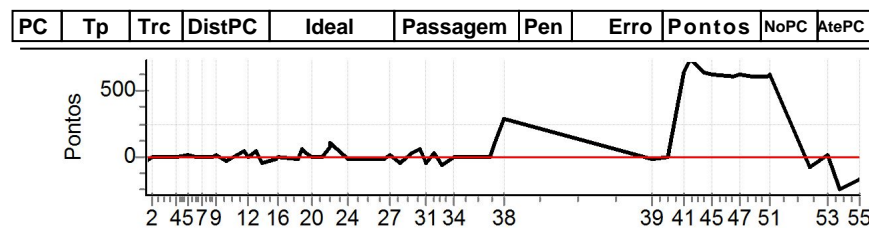

PC	Tp	Trc	DistPC	Ideal	Passagem	Pen	Erro	Pontos	NoPC	AtePC
N u m	259	259 / Camile Piccoli Hentz / Sonia Aparecida Lemos Lacowicz								
		Cat / NL / Largada Turismo Ligth / 7 / 10:48:00								
		Fraiburgo								
PC	Tp	Trc	DistPC	Ideal	Passagem	Pen	Erro	Pontos	NoPC	AtePC
1	Tmp	4	297	14:34:26.32	14:34:22.73	0	3.6s	-36	8°	9°
2	Tmp	7	668	14:35:10.08	14:35:10.86	0	0.8s	+8	8°	9°
3	Tmp	15	1528	14:37:04.21	14:37:04.63	0	0.4s	+4	3°	9°
4	Tmp	17	1770	14:37:49.56	14:37:49.03	0	0.5s	-5	3°	8°
5	Tmp	21	2177	14:39:05.31	14:39:06.79	0	1.5s	+15	3°	7°
6	Tmp	25	2529	14:40:06.38	14:40:06.68	0	0.3s	+3	3°	7°
7	Tmp	29	2745	14:40:46.16	14:40:46.02	0	0.1s	-1	1°	5°
8	Tmp	36	3121	14:41:52.55	14:41:52.89	0	0.3s	+3	4°	5°
9	Tmp	38	3293	14:42:19.40	14:42:21.11	0	1.7s	+17	3°	5°
10	Tmp	42	3812	14:43:19.19	14:43:15.58	0	3.6s	-36	8°	6°
11	Tmp	53	4672	14:45:23.11	14:45:27.08	0	4.0s	+40	8°	6°
12	Tmp	56	4846	14:45:52.96	14:45:52.99	0	0.0s	0	1°	4°
13	Tmp	59	5302	14:46:43.40	14:46:47.44	0	4.0s	+40	8°	5°
14	Tmp	63	5563	14:47:21.16	14:47:16.85	0	4.3s	-43	7°	6°
15	Tmp	65	5852	14:48:47.71	14:48:45.92	0	1.8s	[-18]	5°	6°
16	Tmp	65	5953	14:49:02.86	14:49:02.51	0	0.4s	-4	4°	5°
17	Tmp	72	6698	14:51:16.85	14:51:15.07	0	1.8s	[-18]	6°	5°
18	Tmp	75	6986	14:51:52.60	14:51:59.31	0	6.7s	+67	8°	6°
19	Tmp	75	7151	14:52:09.10	14:52:12.76	0	3.7s	+37	8°	7°
20	Tmp	77	7586	14:52:52.18	14:52:52.79	0	0.6s	+6	2°	6°
21	Tmp	83	8250	14:54:04.04	14:54:03.87	0	0.2s	-2	1°	6°
22	Tmp	87	8762	14:54:53.95	14:55:01.02	0	7.1s	+71	8°	7°
23	Tmp	88	8823	14:54:59.58	14:55:10.67	0	11.1s	+111	8°	8°
24	Tmp	96	9940	14:56:54.84	14:56:53.34	0	1.5s	-15	6°	8°
25	Tmp	103	348	14:59:29.15	14:59:28.48	0	0.7s	-7	4°	8°
26	Tmp	107	779	15:00:57.62	15:00:56.69	0	0.9s	-9	5°	7°
27	Tmp	111	999	15:01:29.06	15:01:30.36	0	1.3s	+13	7°	7°
28	Tmp	115	1452	15:02:39.81	15:02:36.16	0	3.7s	-37	9°	8°
29	Tmp	123	1928	15:04:03.22	15:04:07.07	0	3.9s	+39	4°	8°
30	Tmp	128	2182	15:04:47.92	15:04:54.51	0	6.6s	+66	6°	8°
31	Tmp	130	2449	15:05:36.42	15:05:31.97	0	4.5s	-45	7°	7°
32	Tmp	134	2698	15:06:22.91	15:06:25.42	0	2.5s	[+25]	5°	7°
33	Tmp	138	3011	15:07:18.96	15:07:12.90	0	6.1s	-61	8°	7°
34	Tmp	142	3537	15:08:33.86	15:08:33.83	0	0.0s	0	1°	7°
35	Tmp	153	4661	15:12:20.19	15:12:20.28	0	0.1s	+1	1°	7°
36	Tmp	156	4764	15:12:42.69	15:12:42.38	0	0.3s	-3	1°	7°
37	Tmp	159	4851	15:13:02.75	15:13:11.90	0	9.2s	+92	5°	7°
38	Tmp	165	5047	15:14:15.01	15:14:42.99	0	28.0s	+280	9°	7°
39	Tmp	176	666	15:30:38.40	15:30:36.91	0	1.5s	-15	7°	7°
40	Tmp	183	1151	15:32:24.96	15:32:24.53	0	0.4s	-4	2°	7°
41	Tmp	189	1776	15:34:09.31	15:35:12.25	0	1m02s	+629	9°	7°
42	Tmp	194	2136	15:34:57.27	15:36:09.54	0	1m12s	[+723]	9°	7°
43	Tmp	196	2239	15:35:11.85	15:36:23.63	0	1m11s	+718	9°	7°
44	Tmp	202	2627	15:36:21.10	15:37:24.81	0	1m03s	+637	9°	8°
45	Tmp	208	2980	15:37:23.97	15:38:25.88	0	1m01s	+619	9°	8°
46	Tmp	213	3812	15:39:44.47	15:40:44.86	0	1m00s	+604	9°	8°
47	Tmp	216	4150	15:40:32.59	15:41:34.39	0	1m01s	+618	9°	8°
48	Tmp	223	4545	15:41:46.56	15:42:46.70	0	1m00s	+601	9°	8°
49	Tmp	226	4854	15:42:47.71	15:43:48.58	0	1m00s	+609	9°	8°
50	Tmp	230	5228	15:43:39.88	15:44:40.53	0	1m00s	+607	9°	8°
51	Tmp	233	5317	15:43:53.63	15:44:54.88	0	1m01s	+613	9°	8°
52	Tmp	241	6431	15:48:19.31	15:48:11.57	0	7.7s	-77	9°	9°
53	Tmp	254	7159	15:50:13.00	15:50:14.68	0	1.7s	+17	8°	9°
54	Tmp	259	7497	15:51:34.96	15:51:11.02	0	23.9s	-239	8°	8°
55	Tmp	271	8299	15:53:47.20	15:53:30.53	0	16.7s	-167	9°	9°

Num	259	Pen	0	PCZ	2	Total PP	7991	Col. Final	9°